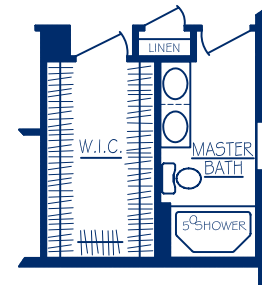

The Abbey 1663 Sq. Ft.

FIRST FLOOR

OPTIONAL SUN ROOM

OPTIONAL SOAKING TUB PACKAGE

OPTIONAL GOURMET KITCHEN

FOUNDATION

OPTIONAL MASTER BATH PACKAGE

The Abbey