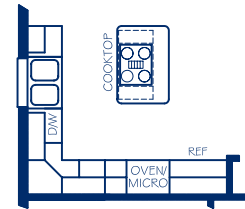

The Abbey 1663 Sq. Ft.

FIRST FLOOR

OPTIONAL SUN ROOM

OPTIONAL SOAKING TUB PACKAGE

OPTIONAL GOURMET KITCHEN

FOUNDATION

OPTIONAL MASTER BATH PACKAGE

The Abbey