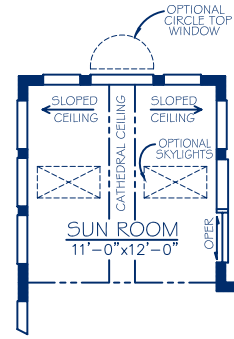

The Abbey 1663 Sq. Ft.

FIRST FLOOR

OPTIONAL SUN ROOM

OPTIONAL SOAKING TUB PACKAGE

OPTIONAL GOURMET KITCHEN

FOUNDATION

OPTIONAL MASTER BATH PACKAGE

The Abbey