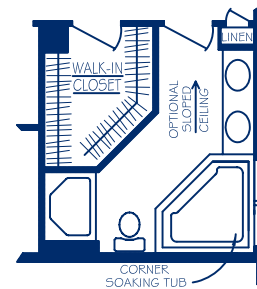

The Abbey 1663 Sq. Ft.

FIRST FLOOR

OPTIONAL SUN ROOM

OPTIONAL SOAKING TUB PACKAGE

OPTIONAL GOURMET KITCHEN

FOUNDATION

OPTIONAL MASTER BATH PACKAGE

The Abbey