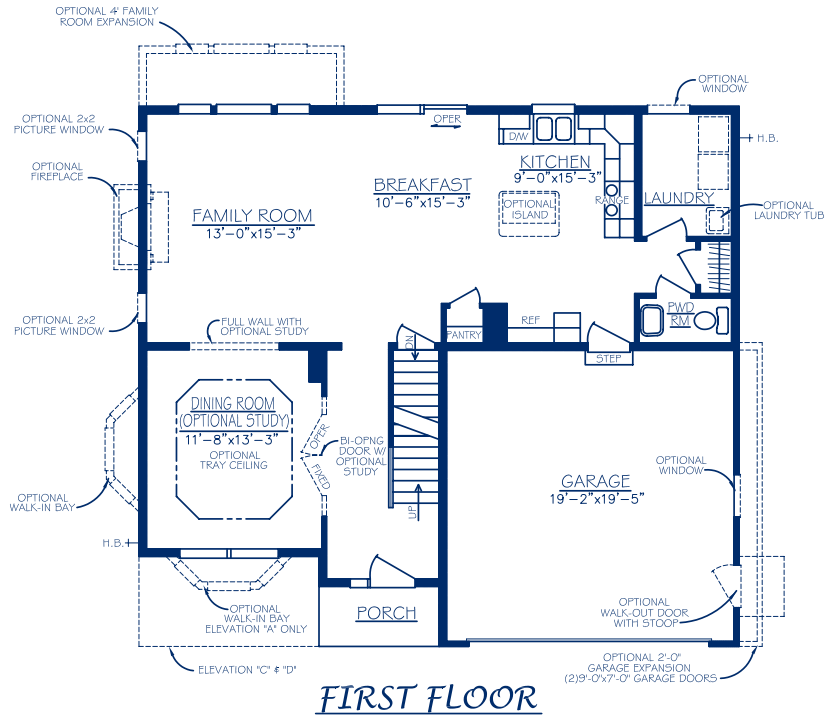

The Aberdeen "B & D" - 2150 Sq. Ft. | "C" - 2133 Sq. Ft.

The Aberdeen

BERKS  HOMES

Elevation B

Elevation C

Elevation D