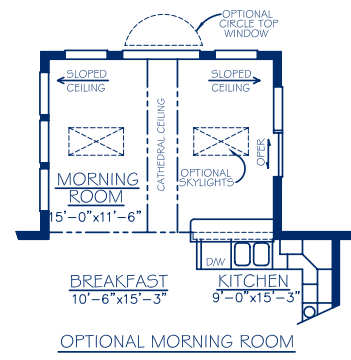

The Aberdeen "B & D" - 2150 Sq. Ft. | "C" - 2133 Sq. Ft.

The Aberdeen

BERKS  HOMES

Elevation B

Elevation C

Elevation D