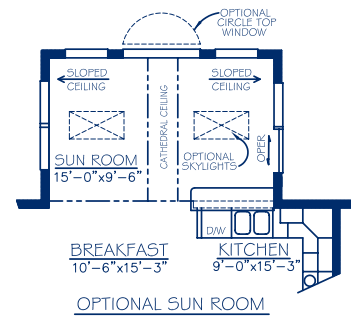

The Aberdeen "B & D" - 2150 Sq. Ft. | "C" - 2133 Sq. Ft.

The Aberdeen

BERKS  HOMES

Elevation B

Elevation C

Elevation D