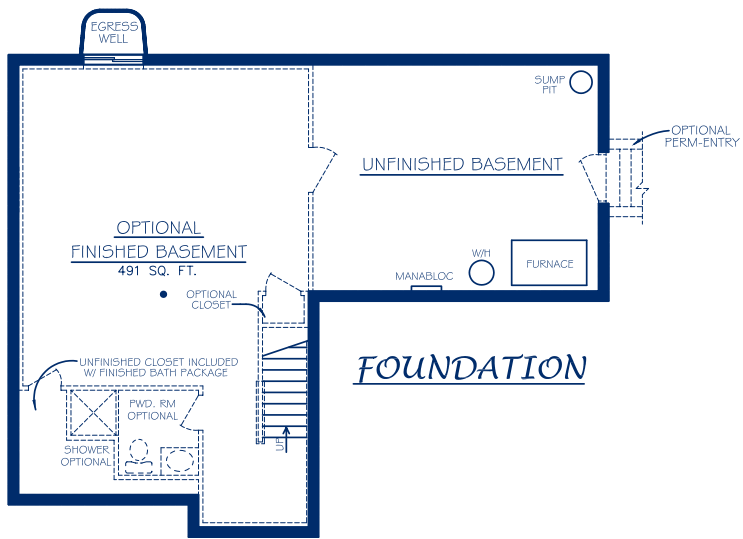

The Aberdeen "B & D" - 2150 Sq. Ft. | "C" - 2133 Sq. Ft.

The Aberdeen

BERKS  HOMES

Elevation B

Elevation C

Elevation D