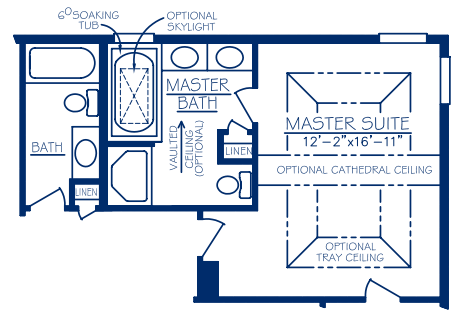

The Aberdeen "B & D" - 2150 Sq. Ft. | "C" - 2133 Sq. Ft.

The Aberdeen

BERKS  HOMES

Elevation B

Elevation C

Elevation D