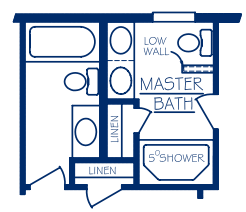

The Aberdeen "B & D" - 2150 Sq. Ft. | "C" - 2133 Sq. Ft.

The Aberdeen

BERKS  HOMES

Elevation B

Elevation C

Elevation D