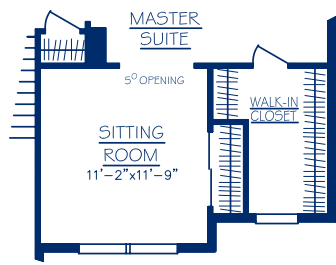

The Aberdeen "B & D" - 2150 Sq. Ft. | "C" - 2133 Sq. Ft.

The Aberdeen

BERKS  HOMES

Elevation B

Elevation C

Elevation D