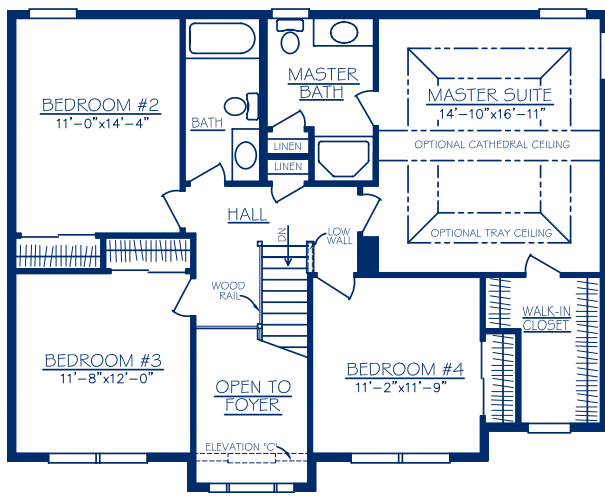

The Aberdeen "B & D" - 2150 Sq. Ft. | "C" - 2133 Sq. Ft.

The Aberdeen

BERKS  HOMES

Elevation B

Elevation C

Elevation D