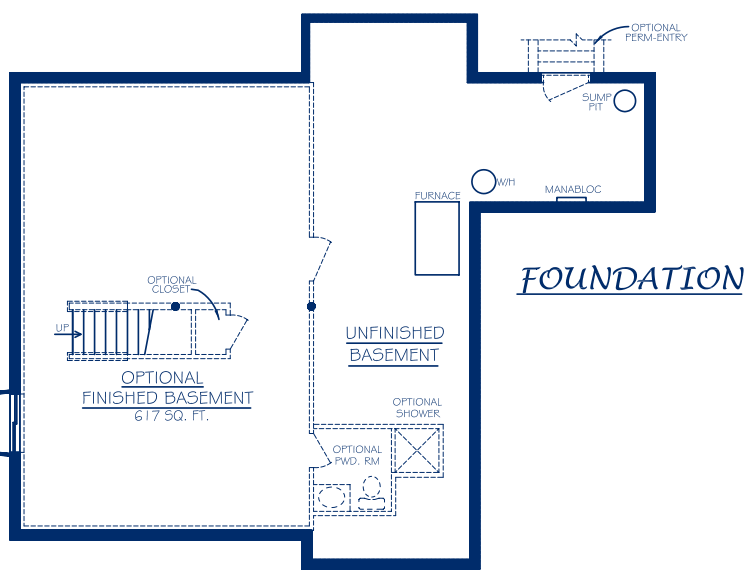

The Amberleigh “A & C” - 2517 Sq. Ft. | “B” - 2518 Sq. Ft.

The Amberleigh

BERKS  HOMES

Elevation A

Elevation B

Elevation C