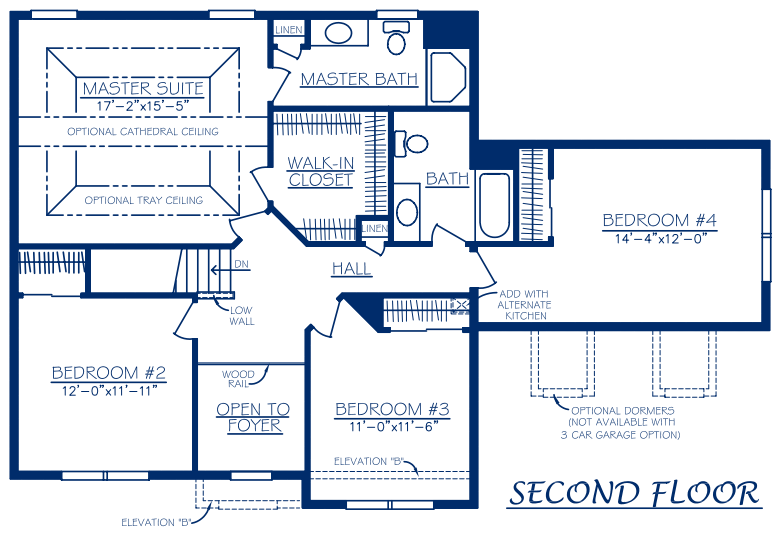

The Amberleigh “A & C” - 2517 Sq. Ft. | “B” - 2518 Sq. Ft.

The Amberleigh

BERKS  HOMES

Elevation A

Elevation B

Elevation C