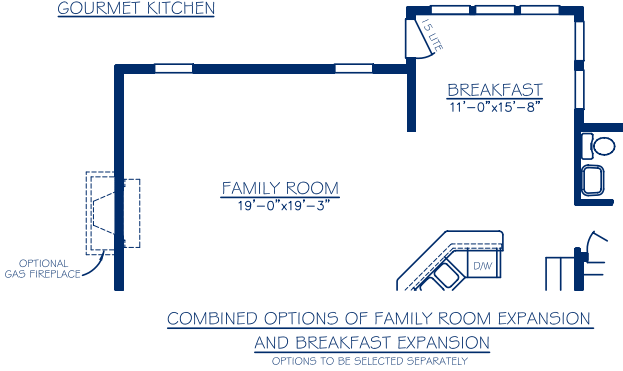

The Amberleigh “A & C” - 2517 Sq. Ft. | “B” - 2518 Sq. Ft.

The Amberleigh

BERKS  HOMES

Elevation A

Elevation B

Elevation C