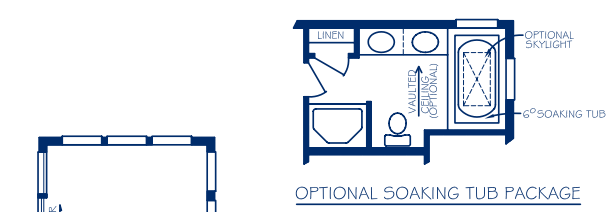

The Amberleigh “A & C” - 2517 Sq. Ft. | “B” - 2518 Sq. Ft.

The Amberleigh

BERKS  HOMES

Elevation A

Elevation B

Elevation C