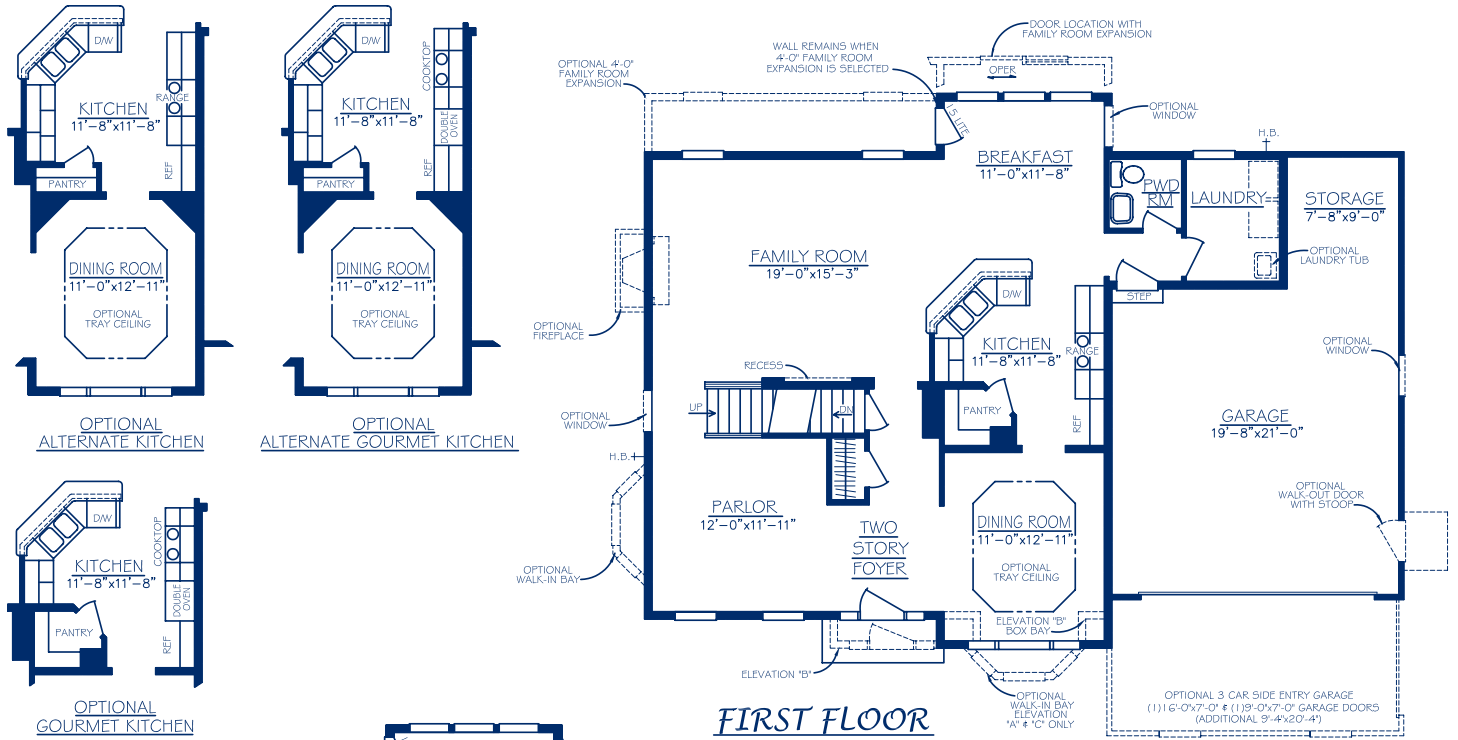

The Amberleigh “A & C” - 2517 Sq. Ft. | “B” - 2518 Sq. Ft.

The Amberleigh

BERKS  HOMES

Elevation A

Elevation B

Elevation C