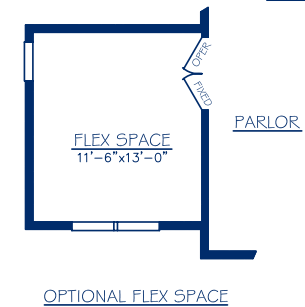

The Amberleigh “A & C” - 2517 Sq. Ft. | “B” - 2518 Sq. Ft.

The Amberleigh

BERKS  HOMES

Elevation A

Elevation B

Elevation C