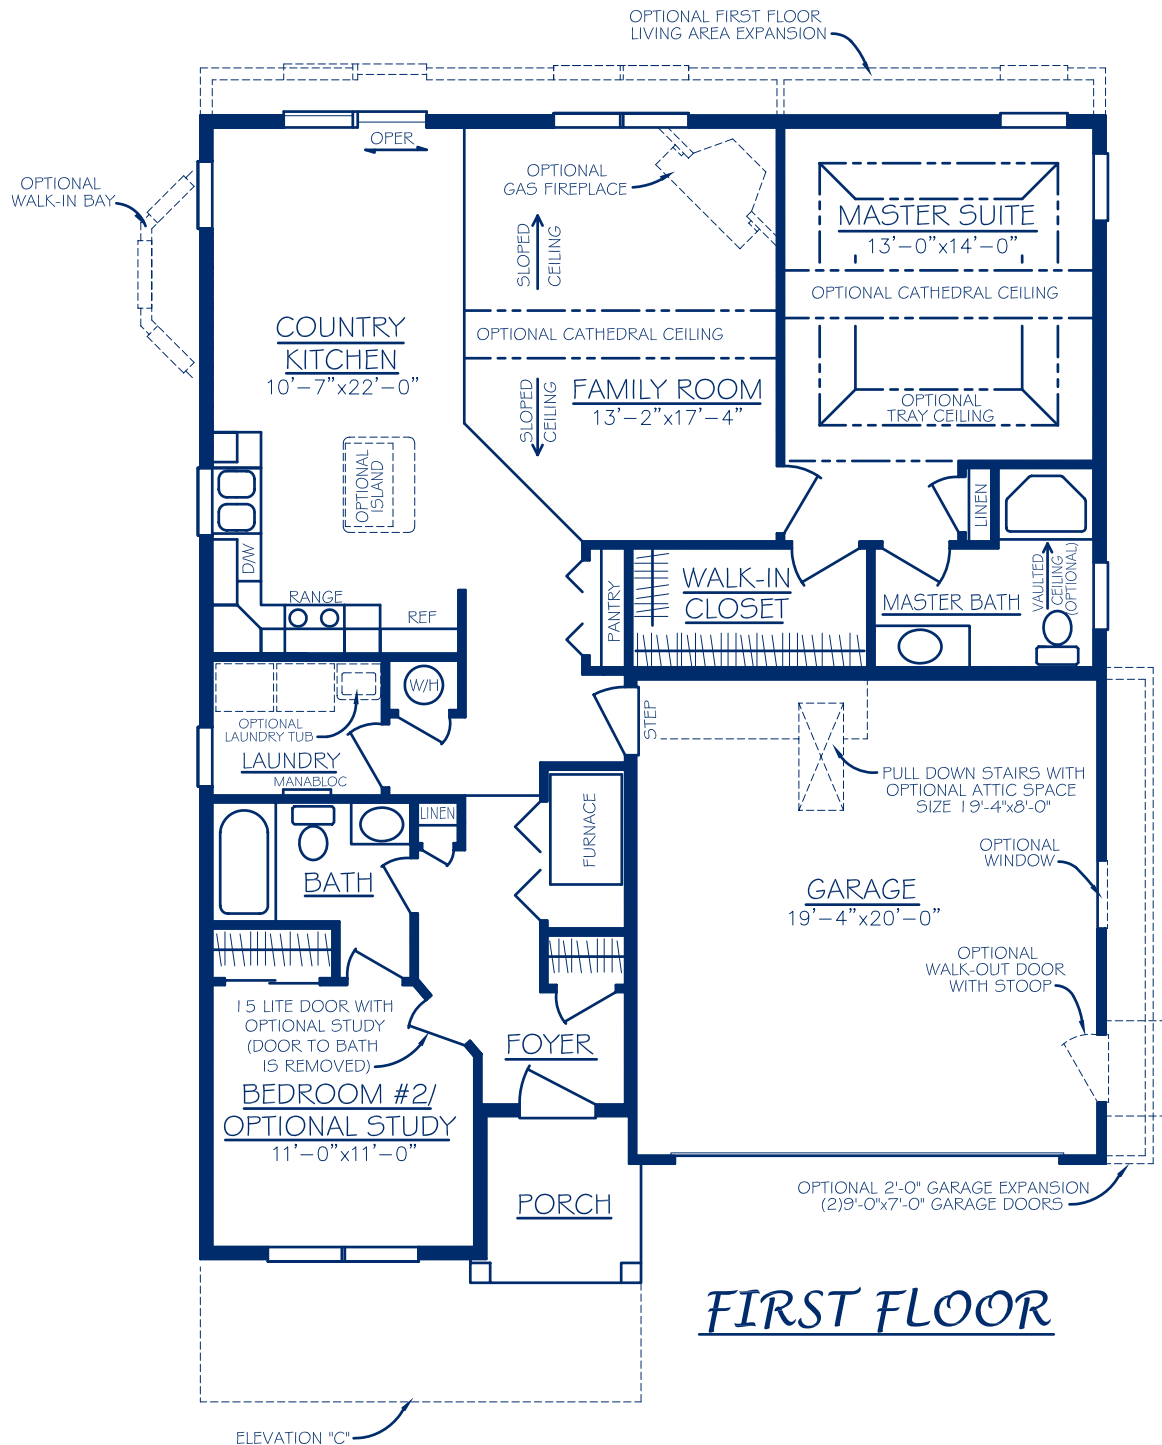

The Applewood (Slab Foundation) 1306 Sq. Ft.

OPTIONAL SUN ROOM

OPTIONAL MASTER BATH PACKAGE

FIRST FLOOR

The Applewood

(Slab Foundation)

BERKS  HOMES

Elevation B

Options Shown:

- *Stone Upgrade*

Elevation C