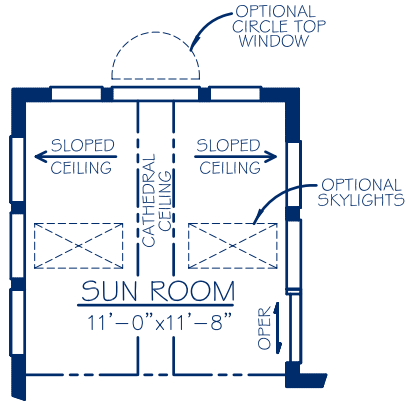

The Applewood (Slab Foundation) 1306 Sq. Ft.

OPTIONAL SUN ROOM

OPTIONAL MASTER BATH PACKAGE

FIRST FLOOR

The Applewood

(Slab Foundation)

BERKS  HOMES

Elevation B