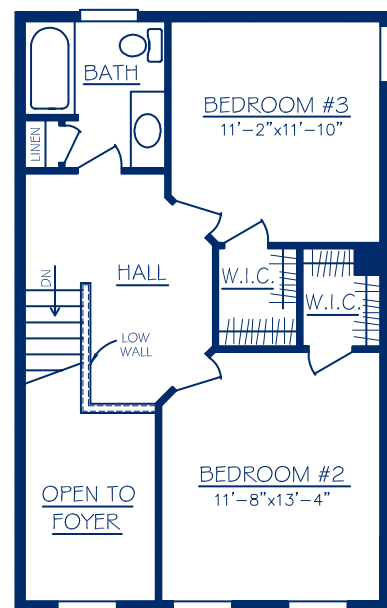

The Arcadia

Elevation A

Options Shown:

- Stone Upgrade #1
- Carriage Garage Door

Elevation C

Options Shown:

- Stone Upgrade #1
- Carriage Garage Door

The Arcadia 2275 Sq. Ft.

FIRST FLOOR

SECOND FLOOR

OPTIONAL SECOND FLOOR PLAN - 4th BEDROOM
 2532 SQ. FT.

OPTIONAL SOAKING TUB PACKAGE

OPTIONAL CLOSED-IN FOYER

OPTIONAL GOURMET KITCHEN

FOUNDATION