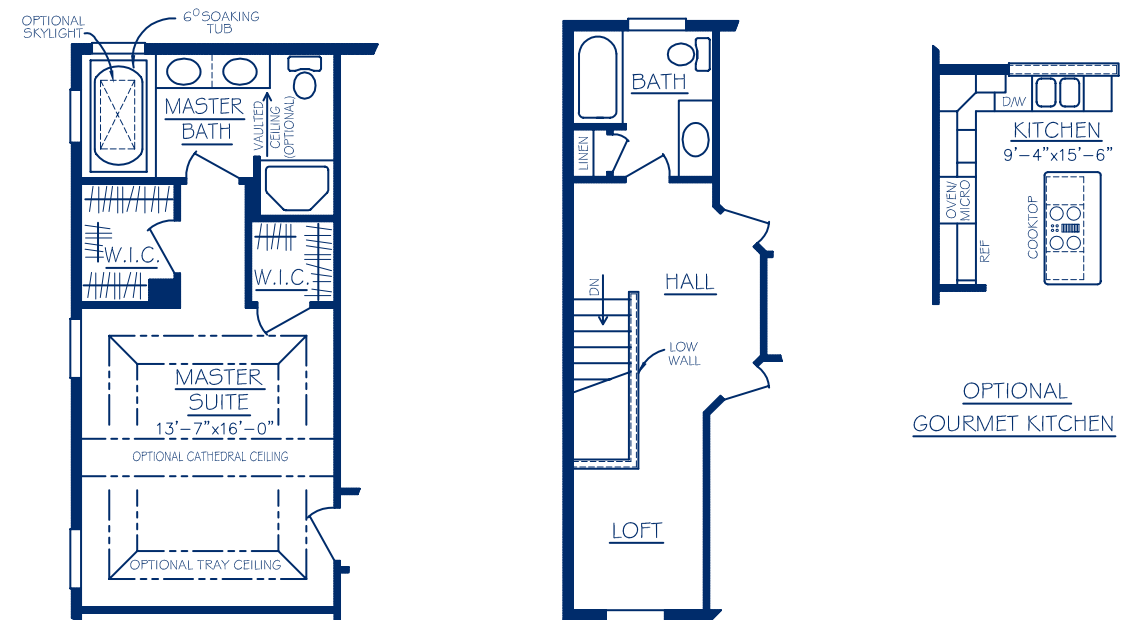

The Arcadia

Elevation A

Options Shown:

- Stone Upgrade #1
- Carriage Garage Door

Elevation C

Options Shown:

- Stone Upgrade #1
- Carriage Garage Door

The Arcadia 2275 Sq. Ft.

FIRST FLOOR

SECOND FLOOR

OPTIONAL SECOND FLOOR PLAN - 4th BEDROOM
 2532 SQ. FT.

OPTIONAL SOAKING TUB PACKAGE

OPTIONAL CLOSED-IN FOYER

OPTIONAL GOURMET KITCHEN

FOUNDATION