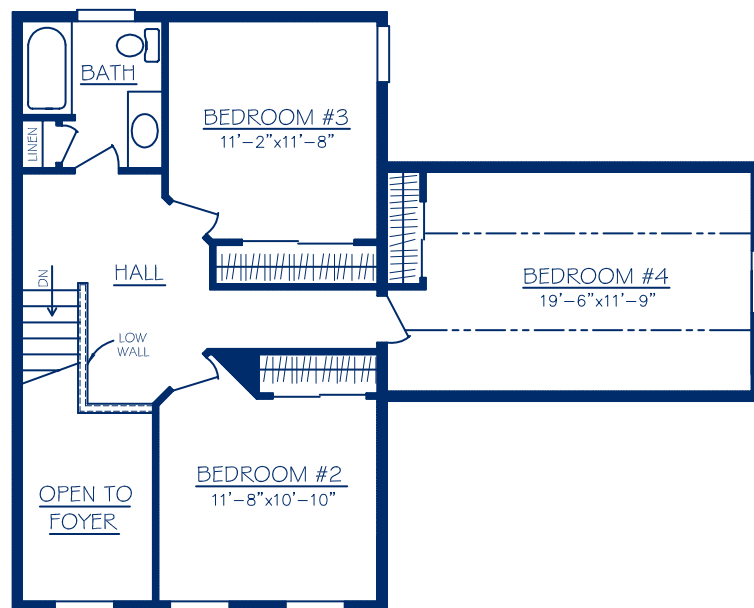

The Arcadia

Elevation A

Options Shown:

- Stone Upgrade #1
- Carriage Garage Door

Elevation C

Options Shown:

- Stone Upgrade #1
- Carriage Garage Door

The Arcadia 2275 Sq. Ft.

FIRST FLOOR

SECOND FLOOR

OPTIONAL SECOND FLOOR PLAN - 4th BEDROOM
 2532 SQ. FT.

OPTIONAL SOAKING TUB PACKAGE

OPTIONAL CLOSED-IN FOYER

OPTIONAL GOURMET KITCHEN

FOUNDATION