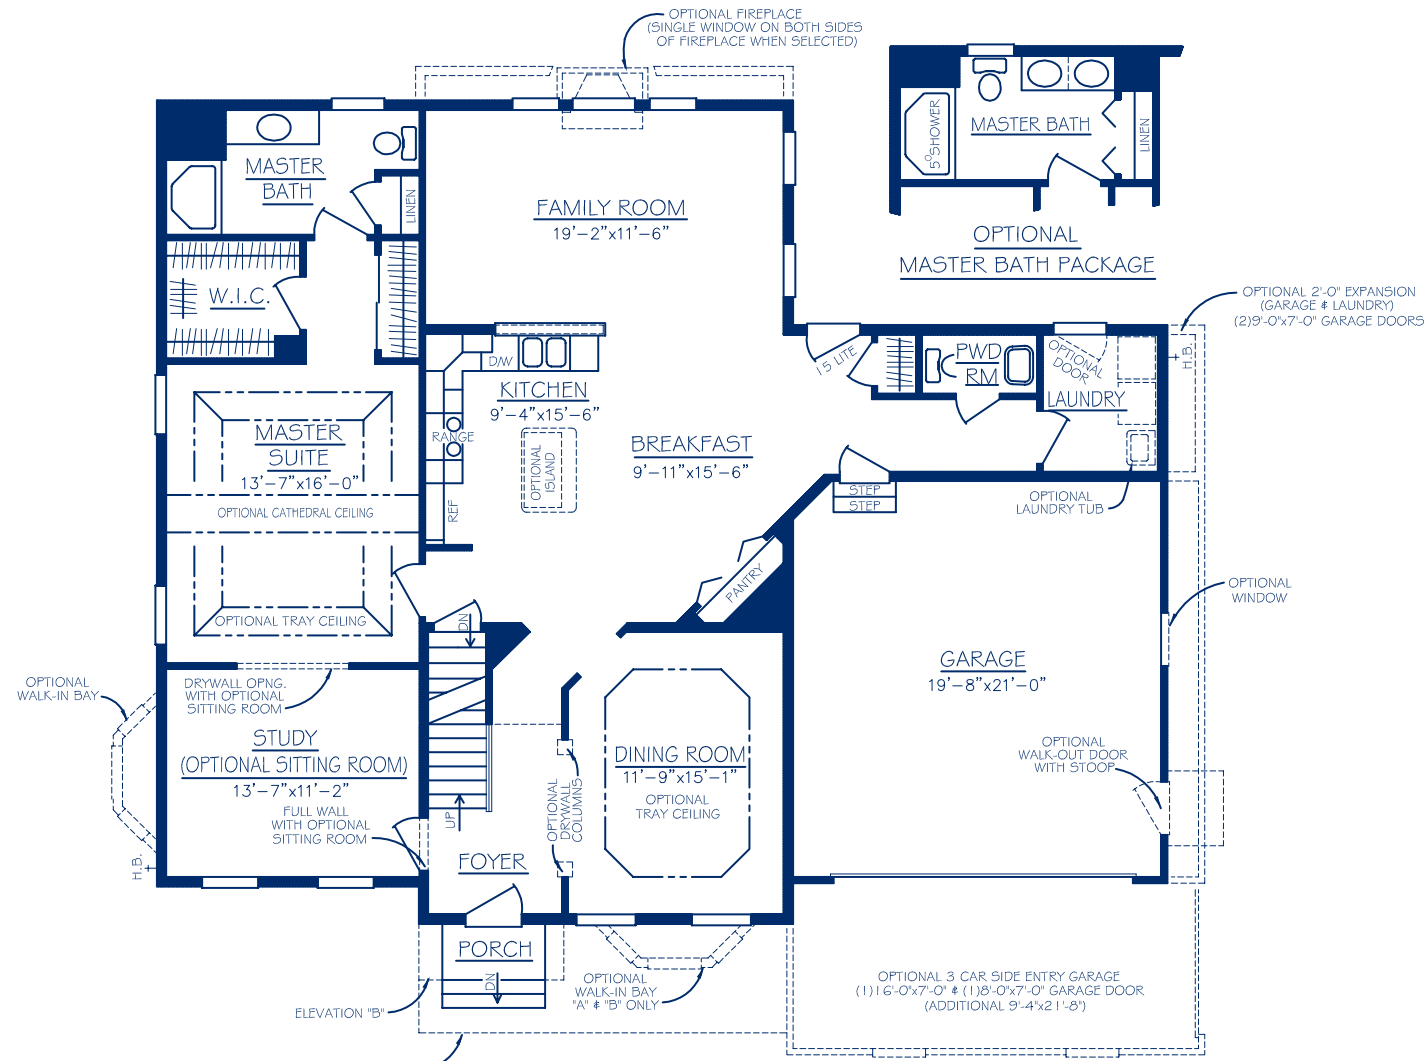

The Arcadia

Elevation A

Options Shown:

- Stone Upgrade #1
- Carriage Garage Door

Elevation C

Options Shown:

- Stone Upgrade #1
- Carriage Garage Door

The Arcadia 2275 Sq. Ft.

FIRST FLOOR

SECOND FLOOR

OPTIONAL SECOND FLOOR PLAN - 4th BEDROOM
 2532 SQ. FT.

OPTIONAL SOAKING TUB PACKAGE

OPTIONAL CLOSED-IN FOYER

OPTIONAL GOURMET KITCHEN

FOUNDATION