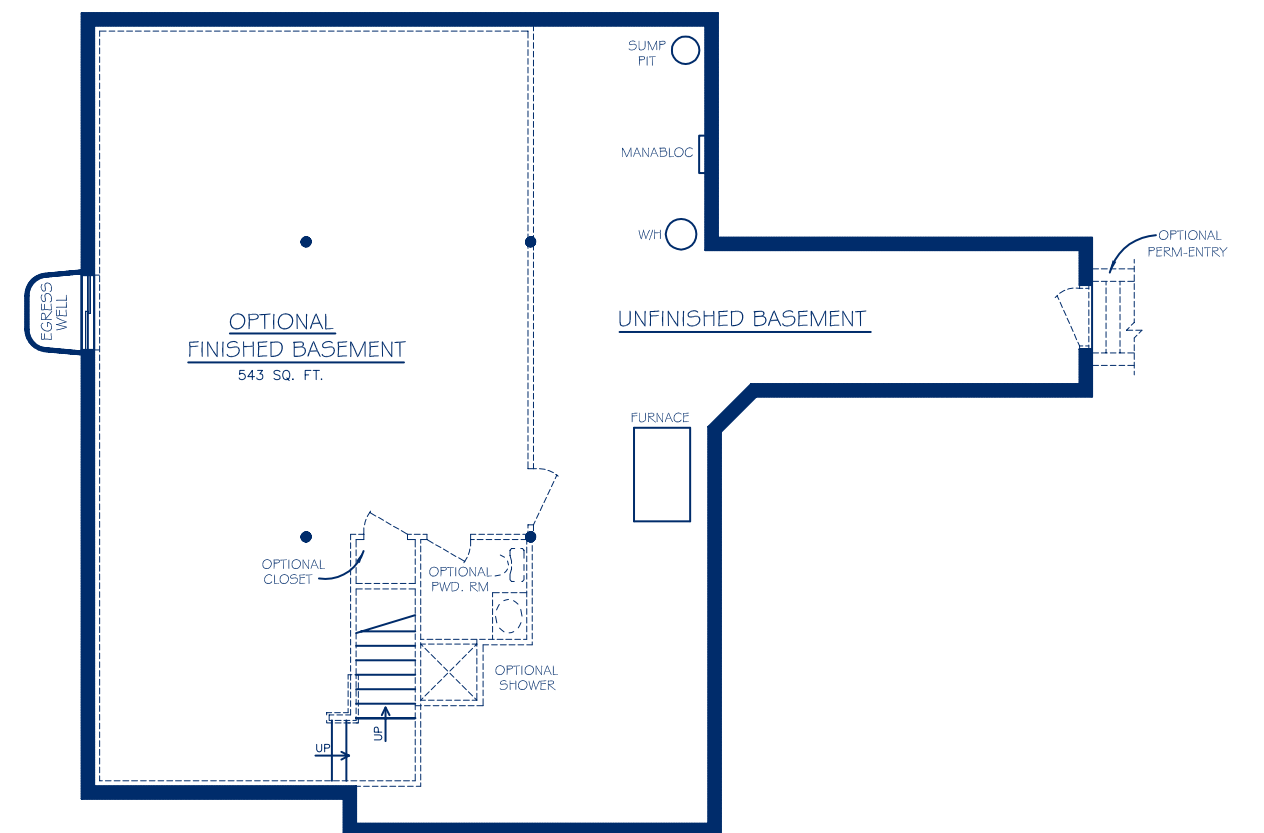

The Arcadia

Elevation A

Options Shown:

- Stone Upgrade #1
- Carriage Garage Door

Elevation C

Options Shown:

- Stone Upgrade #1
- Carriage Garage Door

The Arcadia 2275 Sq. Ft.

FIRST FLOOR

SECOND FLOOR

OPTIONAL SECOND FLOOR PLAN - 4th BEDROOM
 2532 SQ. FT.

OPTIONAL SOAKING TUB PACKAGE

OPTIONAL CLOSED-IN FOYER

OPTIONAL GOURMET KITCHEN

FOUNDATION