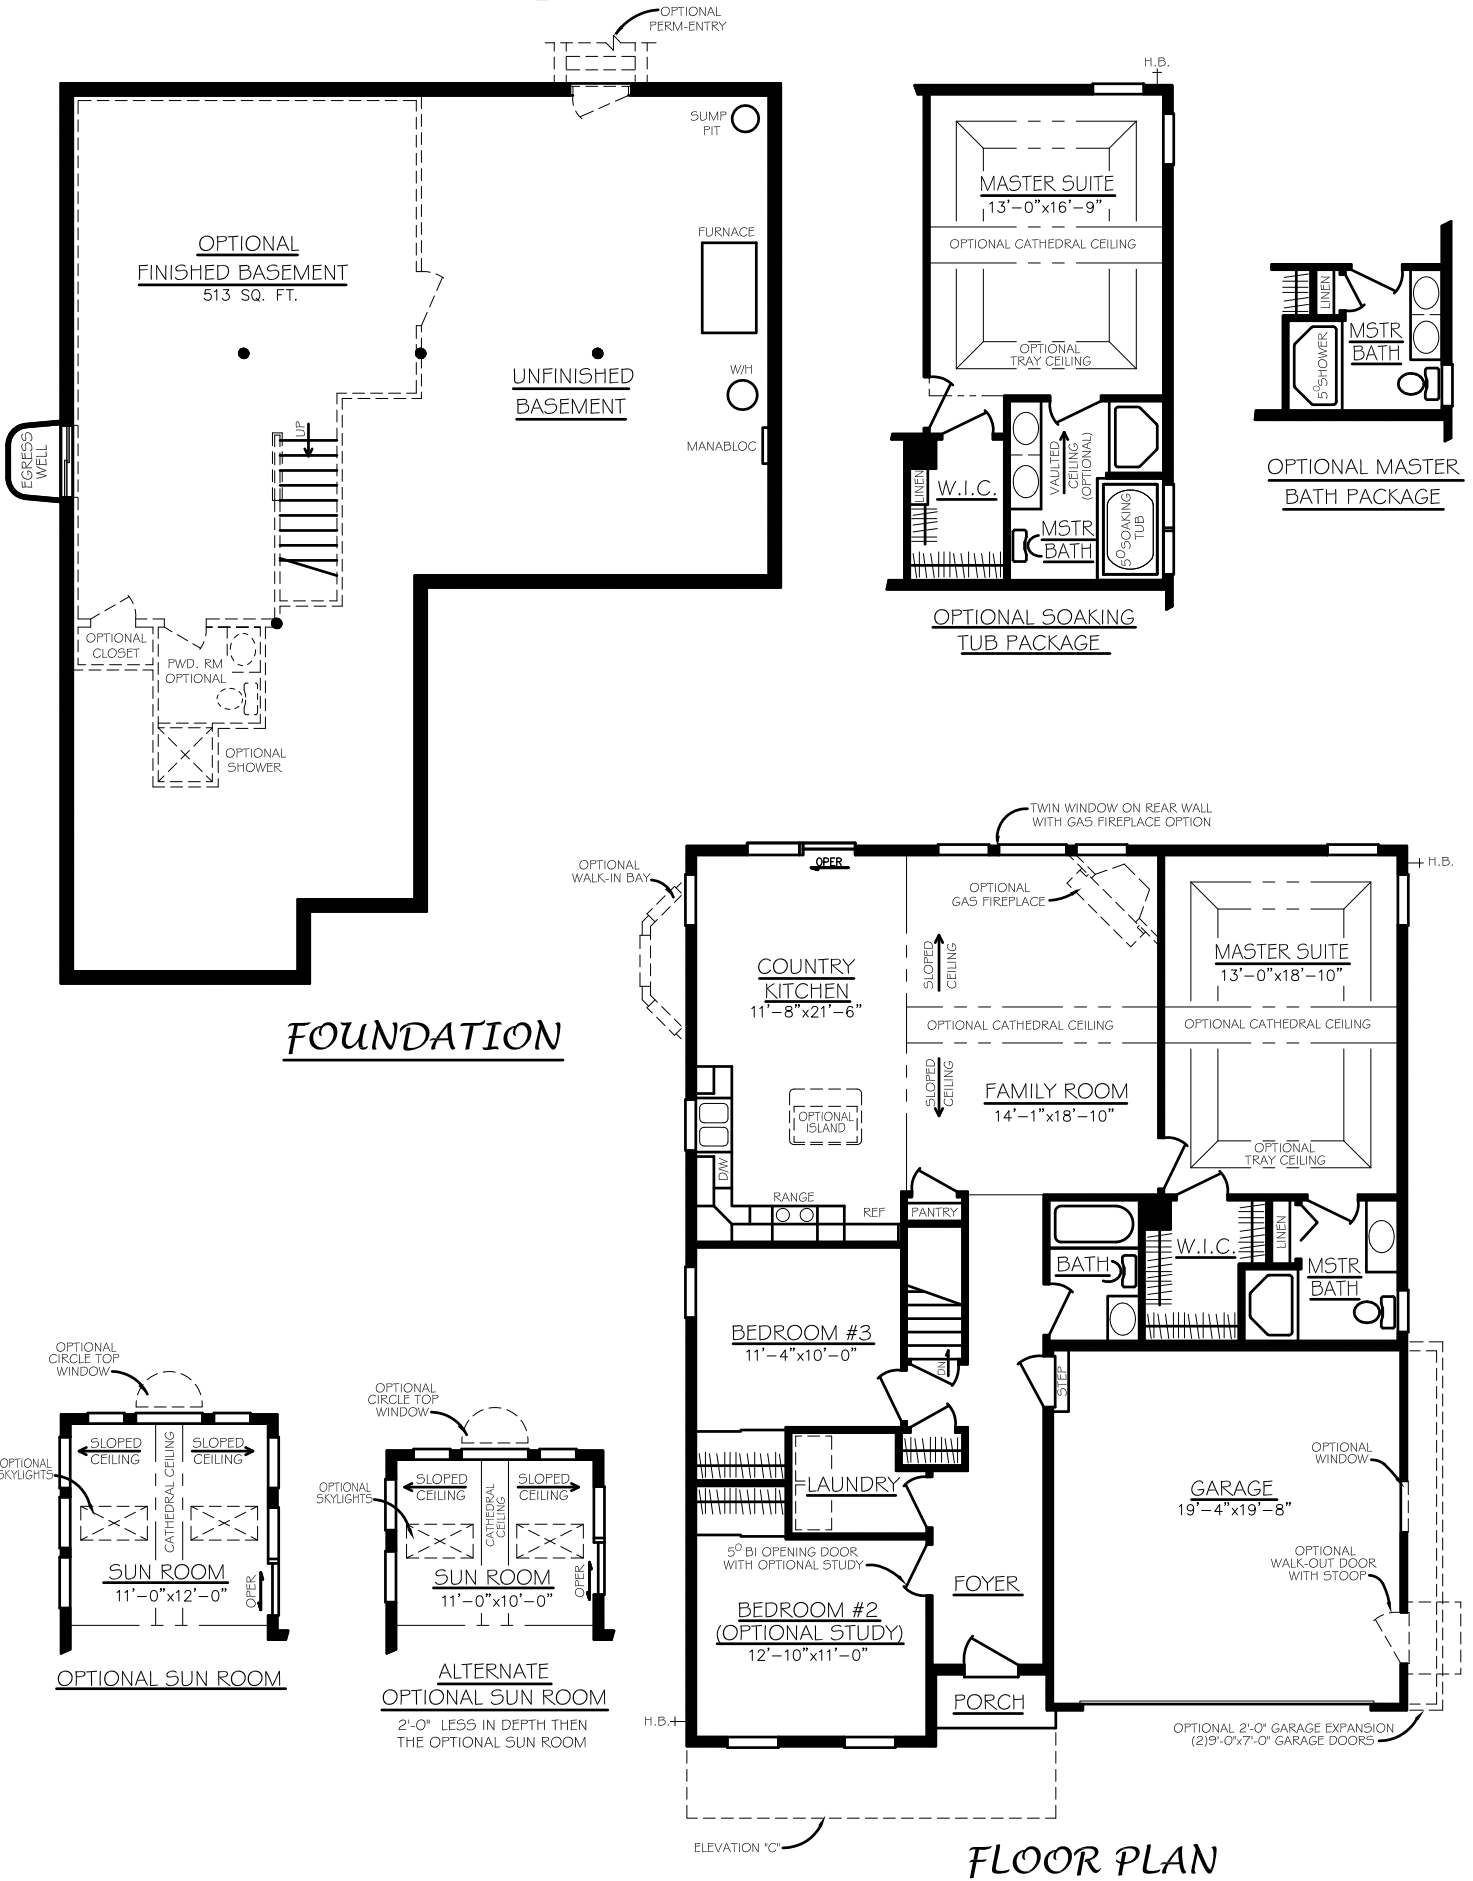

The Bluebell 1541 Sq.Ft.

The Bluebell

BERKS *BH* HOMES
buildinspired.

Elevation A

Options Shown:
• Stone Upgrade

Elevation C

Options Shown:
• Stone Upgrade