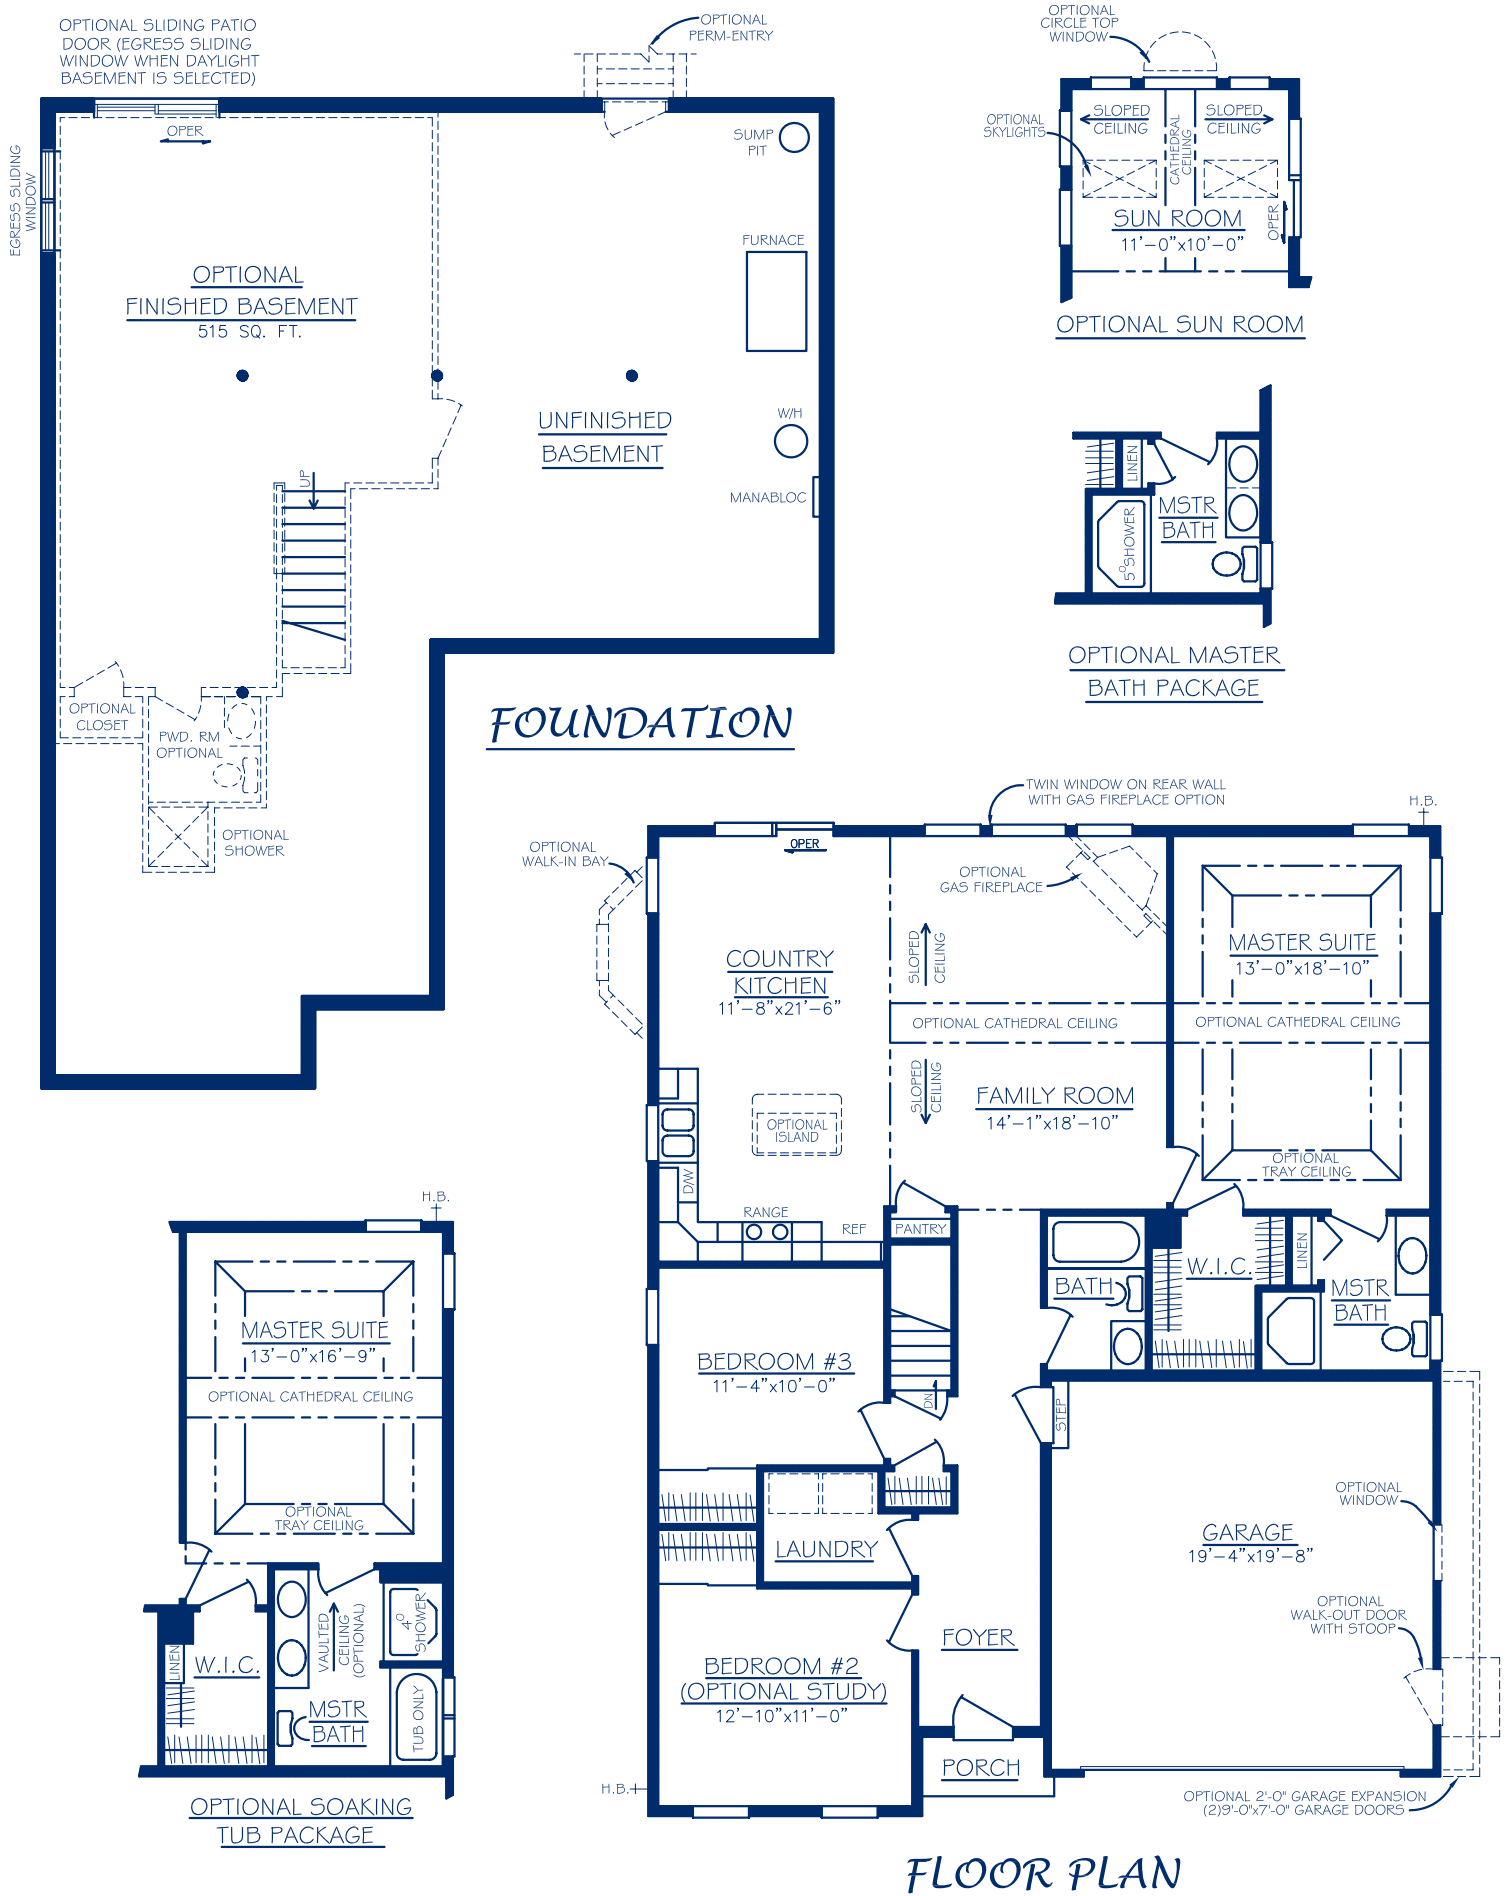

The Bluebell 1541 Sq. Ft.

FLOOR PLAN

The Bluebell

BERKS  HOMES

Elevation A

Options Shown:

- *Stone Upgrade*