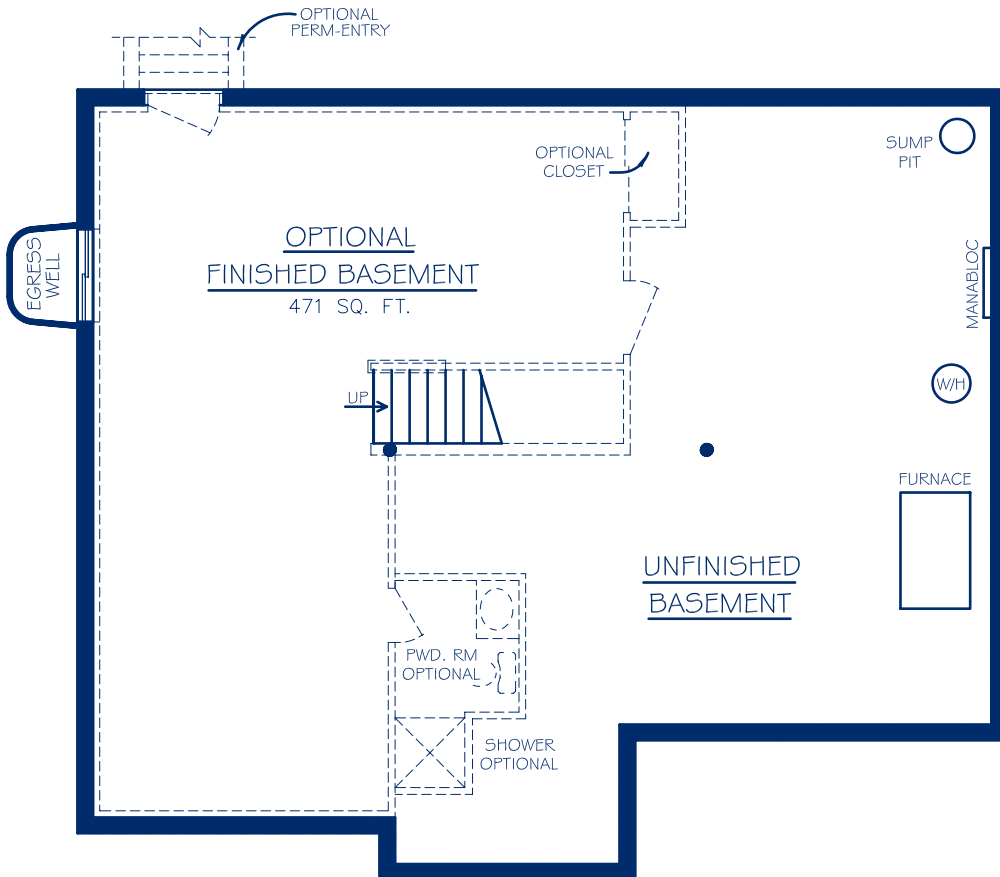

The Hawthorne 1238 Sq. Ft.

FIRST FLOOR

FOUNDATION PLAN

The Hawthorne

BERKS *BH* HOMES

- Options Shown:*
- *Country Porch*
 - *Stone Upgrade #2*