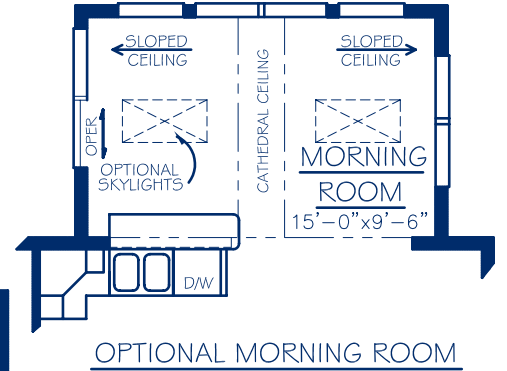

The Hawthorne 1238 Sq. Ft.

FIRST FLOOR

FOUNDATION PLAN

The Hawthorne

BERKS *BH* HOMES

- Options Shown:*
- *Country Porch*
 - *Stone Upgrade #2*