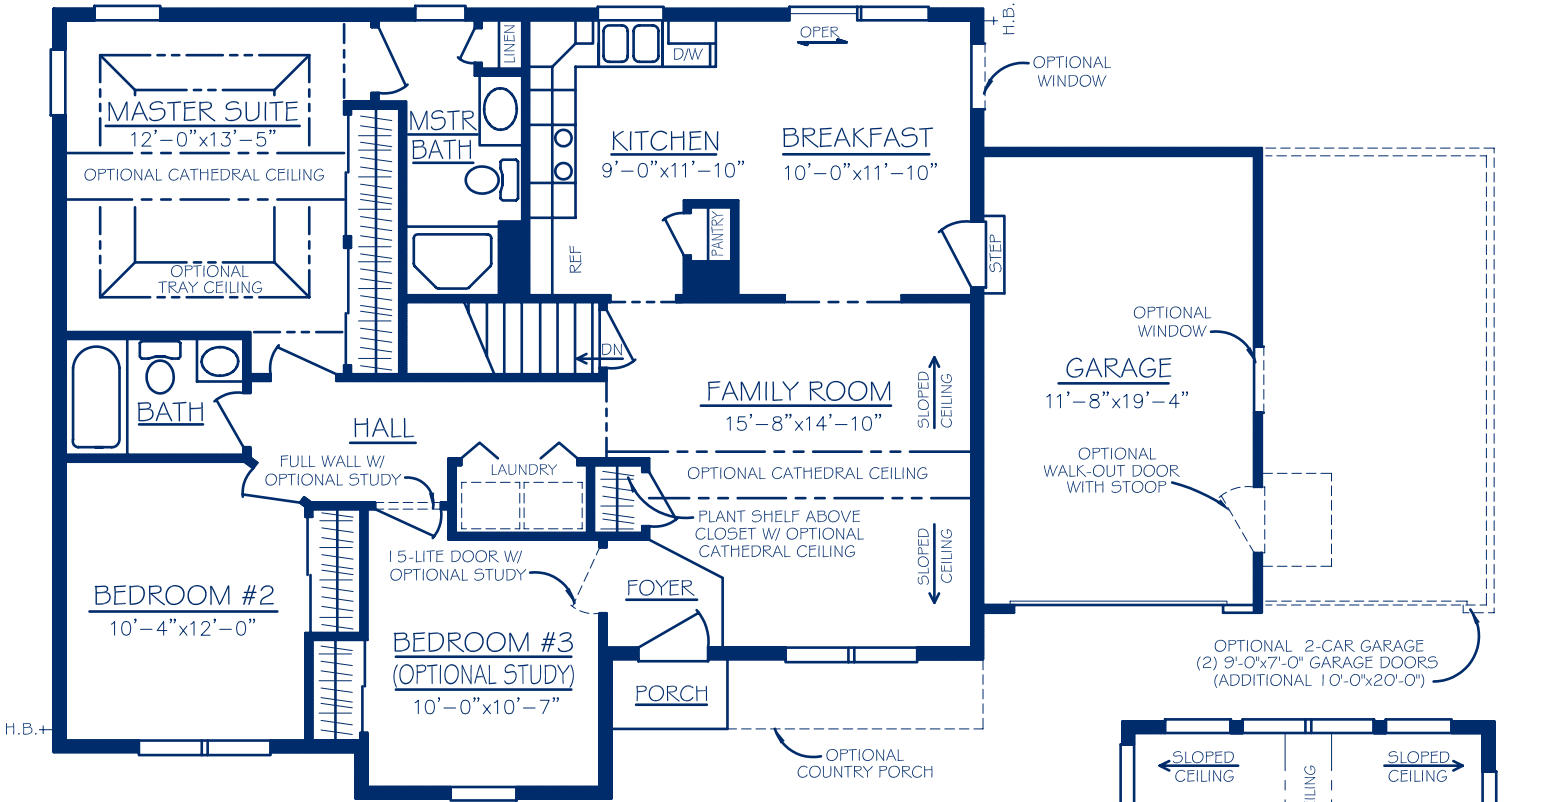

The Hawthorne 1238 Sq. Ft.

FIRST FLOOR

FOUNDATION PLAN

The Hawthorne

BERKS *BH* HOMES

- Options Shown:*
- *Country Porch*
 - *Stone Upgrade #2*