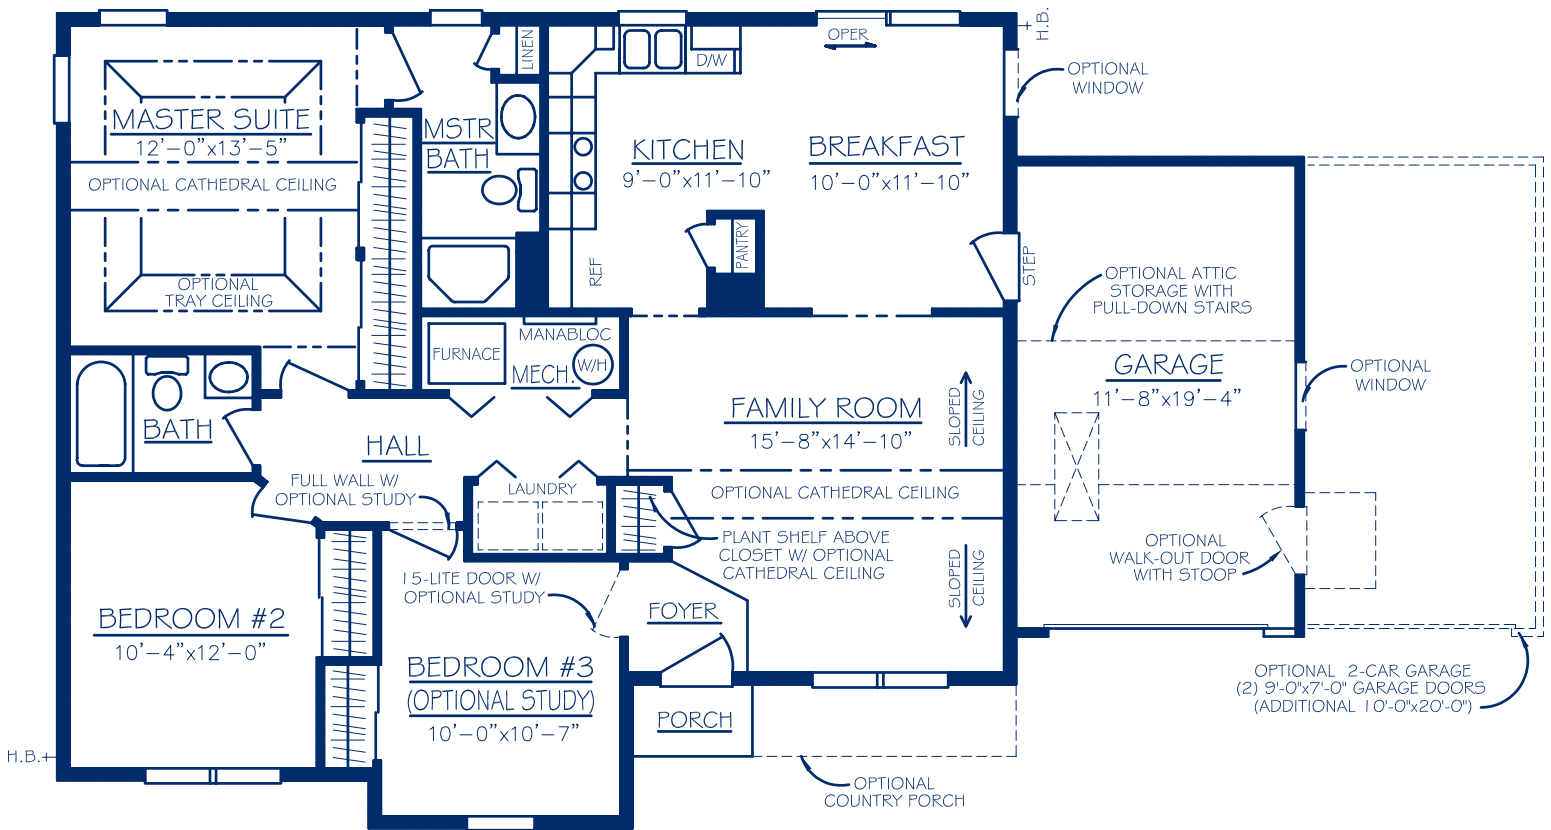

The Hawthorne (Slab Foundation) 1238 Sq. Ft.

OPTIONAL MORNING ROOM

FIRST FLOOR

The Hawthorne

BERKS *BH* HOMES

with Slab Foundation

Options Shown:
• *Country Porch*
• *Stone Upgrade #2*