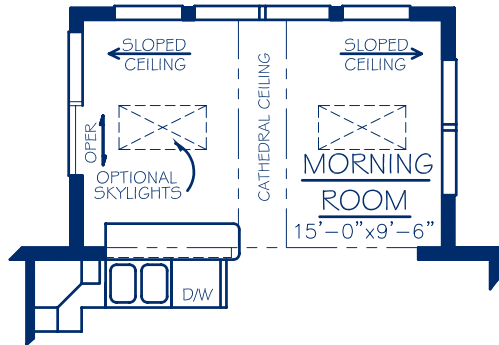

The Hawthorne (Slab Foundation) 1238 Sq. Ft.

OPTIONAL MORNING ROOM

FIRST FLOOR

The Hawthorne

BERKS *BH* HOMES

with Slab Foundation

Options Shown:
• *Country Porch*
• *Stone Upgrade #2*