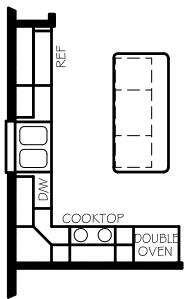

The Longwood - Slab 2035 Sq.Ft.

OPTIONAL GOURMET KITCHEN

OPTIONAL MASTER BATH PACKAGE

OPTIONAL SOAKING TUB PACKAGE

The Longwood

Slab Foundation

BERKS  HOMES

Elevation B