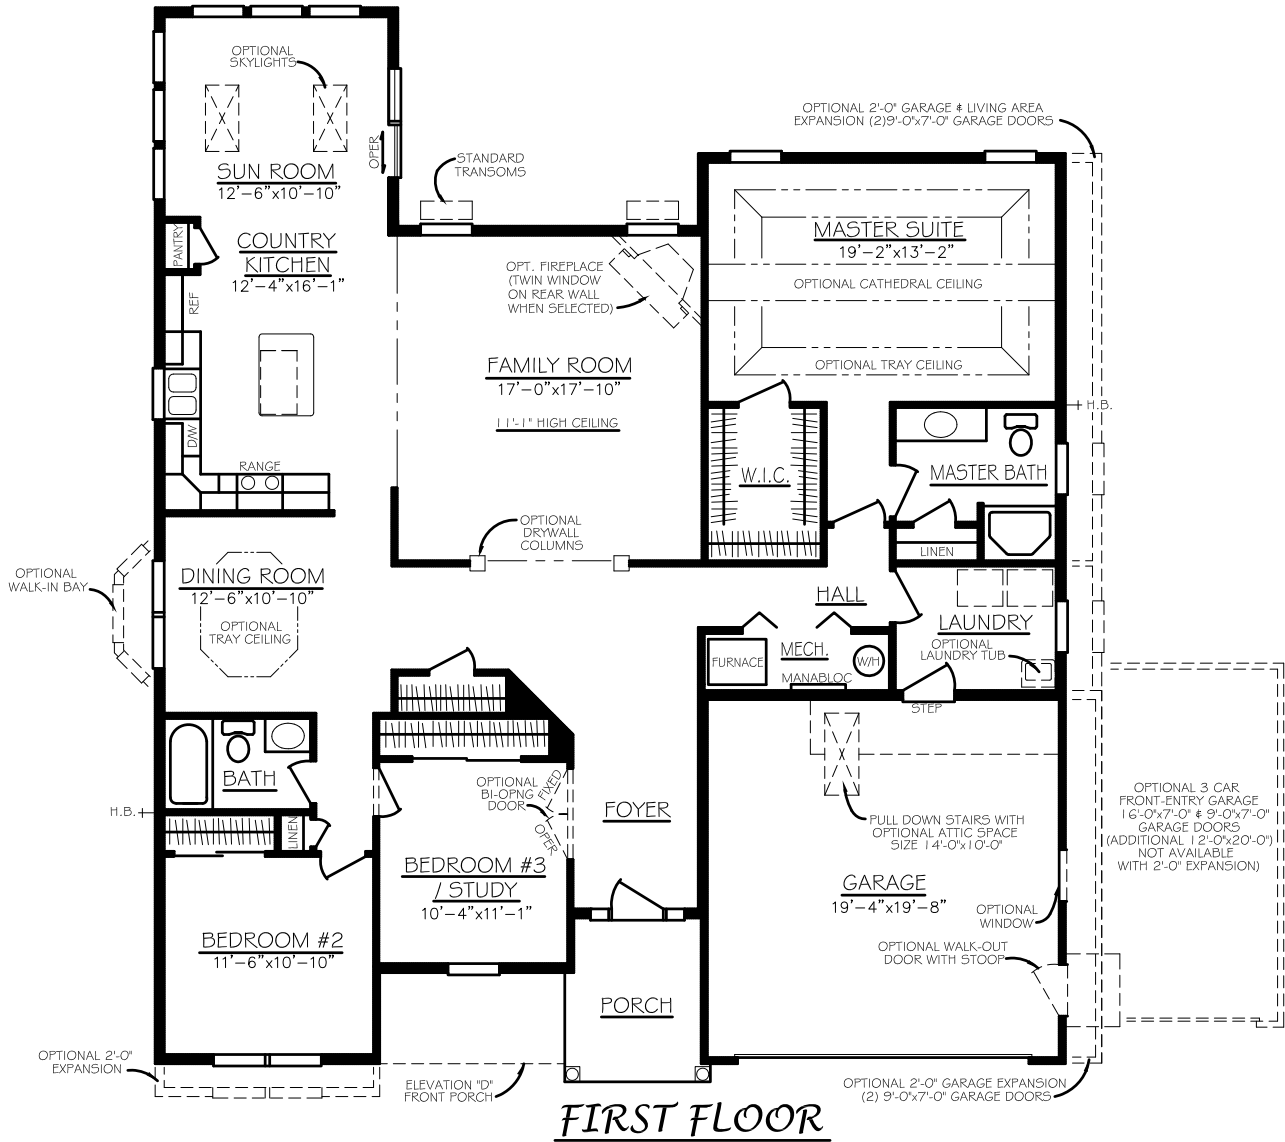

The Longwood - Slab 2035 Sq.Ft.

OPTIONAL GOURMET KITCHEN

OPTIONAL MASTER BATH PACKAGE

OPTIONAL SOAKING TUB PACKAGE

The Longwood

Slab Foundation

BERKS  HOMES

Elevation B

- Options Shown:
- Stone Upgrade
 - Carriage Garage Door

Elevation C

- Options Shown:
- Stone

Elevation D