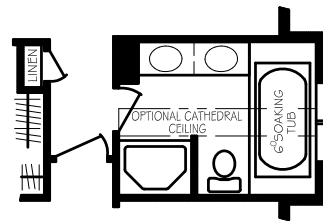

The Longwood - Slab 2035 Sq.Ft.

OPTIONAL GOURMET KITCHEN

OPTIONAL MASTER BATH PACKAGE

OPTIONAL SOAKING TUB PACKAGE

The Longwood

Slab Foundation

BERKS  HOMES

Elevation B

- Options Shown:
- Stone Upgrade
 - Carriage Garage Door

Elevation C

- Options Shown:
- Stone

Elevation D