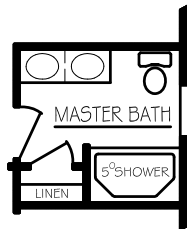

The Longwood - Slab 2035 Sq.Ft.

OPTIONAL GOURMET KITCHEN

OPTIONAL MASTER BATH PACKAGE

OPTIONAL SOAKING TUB PACKAGE

The Longwood

Slab Foundation

BERKS  HOMES

Elevation B