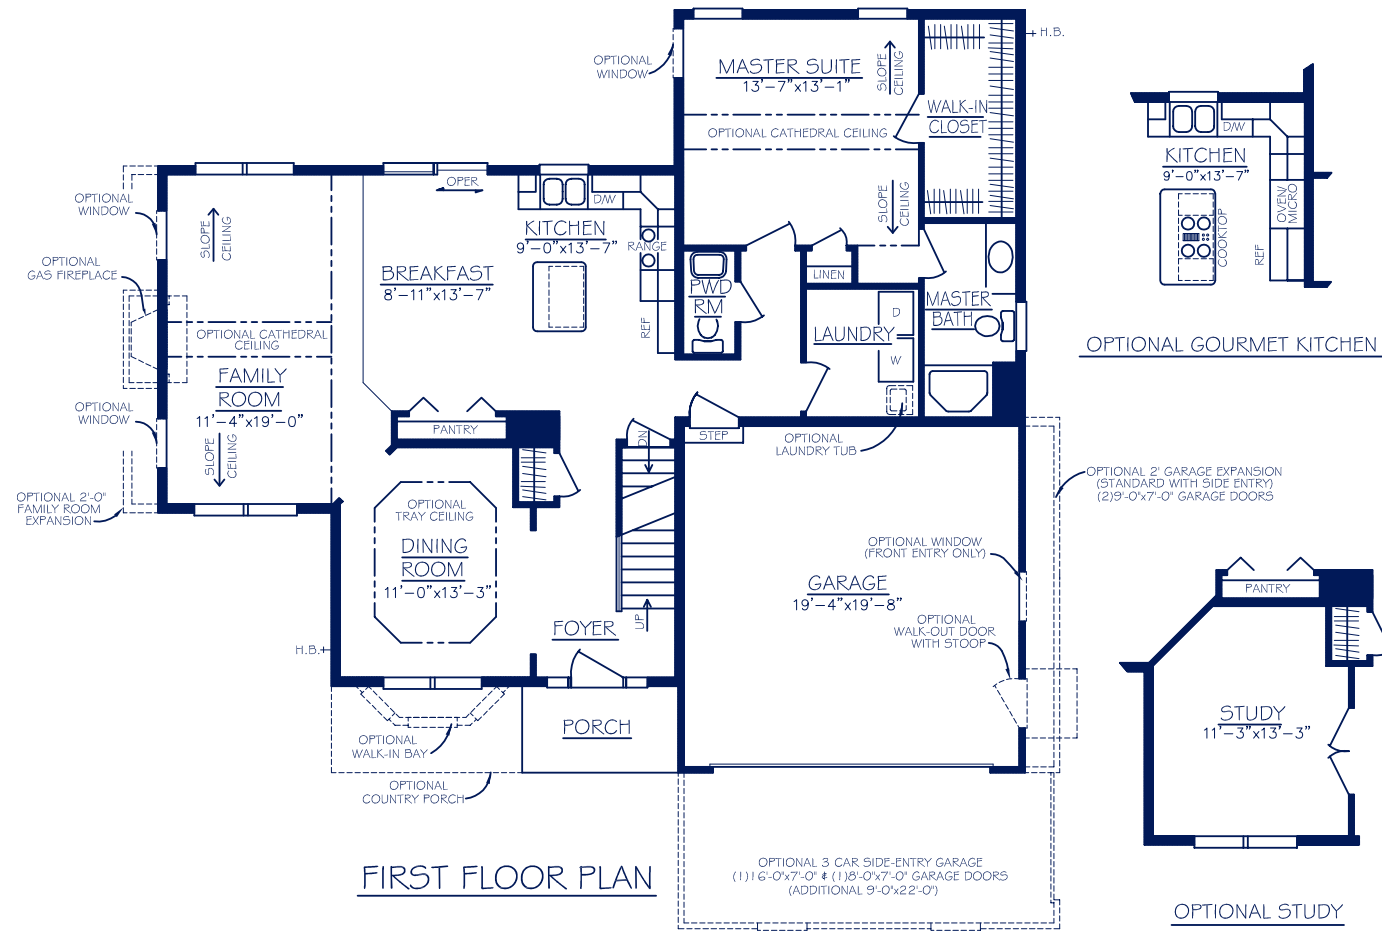

The Madison

Elevation A

Elevation B

Visit us at

berkshomes.com

**BERKS
HOMES**

Visit us at

berkshomes.com

The Madison

"A" - 1897 Sq. Ft.

"B" - 1909 Sq. Ft.

Revised:12-05-08

- Brochure and floor plans are for illustration purposes only
- Exterior rendering and room dimensions are approximate and subject to field variations
- Final print takes precedence over brochure artwork and floor plans
- Builder reserves the right to make changes to plans as necessary