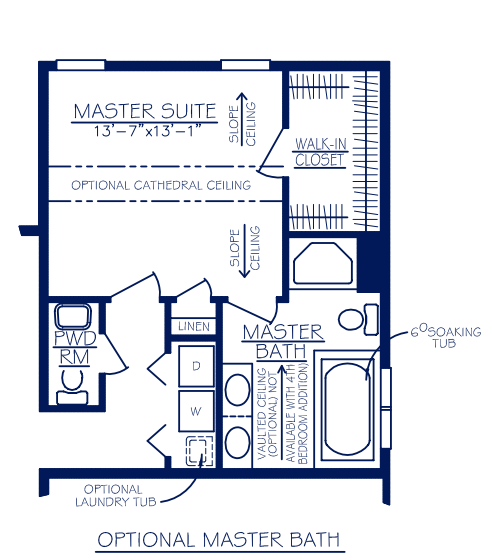

The Madison

Elevation A

Elevation B

Visit us at

berkshomes.com

**BERKS
HOMES**

Visit us at

berkshomes.com

The Madison

"A" - 1897 Sq. Ft.

"B" - 1909 Sq. Ft.

Revised:12-05-08

- Brochure and floor plans are for illustration purposes only
- Exterior rendering and room dimensions are approximate and subject to field variations
- Final print takes precedence over brochure artwork and floor plans
- Builder reserves the right to make changes to plans as necessary