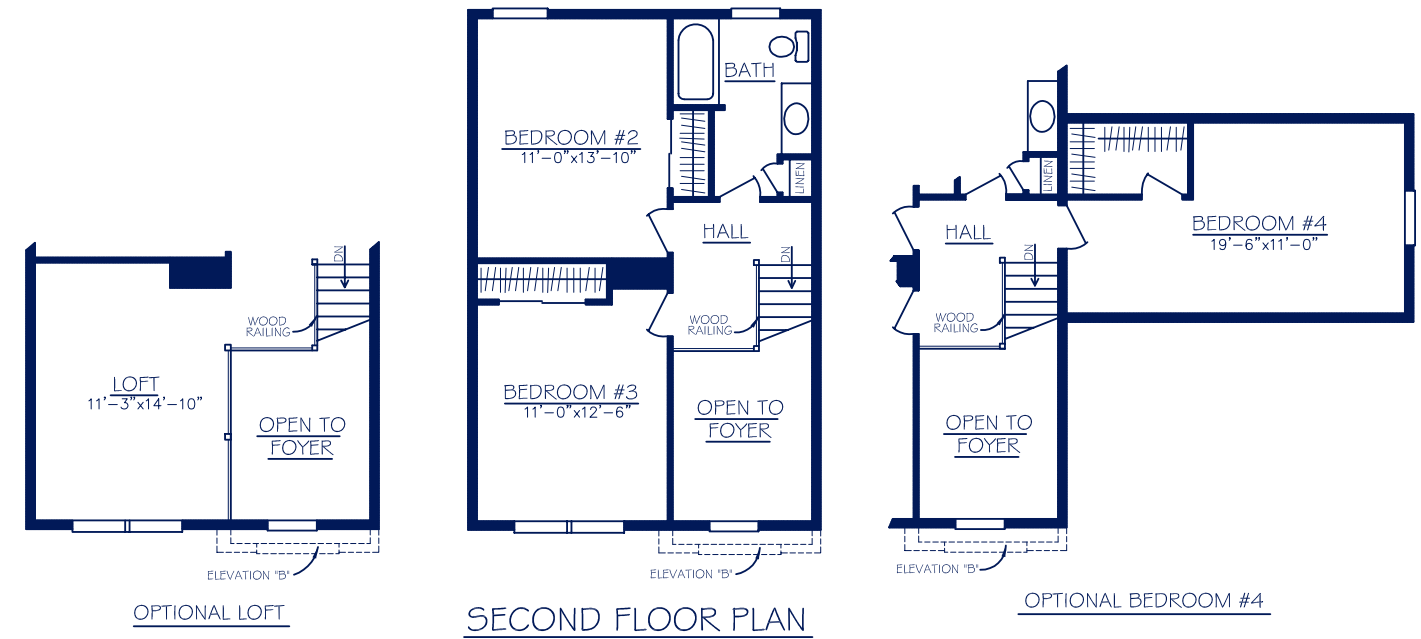

The Madison

Elevation A

Elevation B

Visit us at

berkshomes.com

**BERKS
HOMES**

Visit us at

berkshomes.com

The Madison

"A" - 1897 Sq. Ft.

"B" - 1909 Sq. Ft.

Revised:12-05-08

- Brochure and floor plans are for illustration purposes only
- Exterior rendering and room dimensions are approximate and subject to field variations
- Final print takes precedence over brochure artwork and floor plans
- Builder reserves the right to make changes to plans as necessary