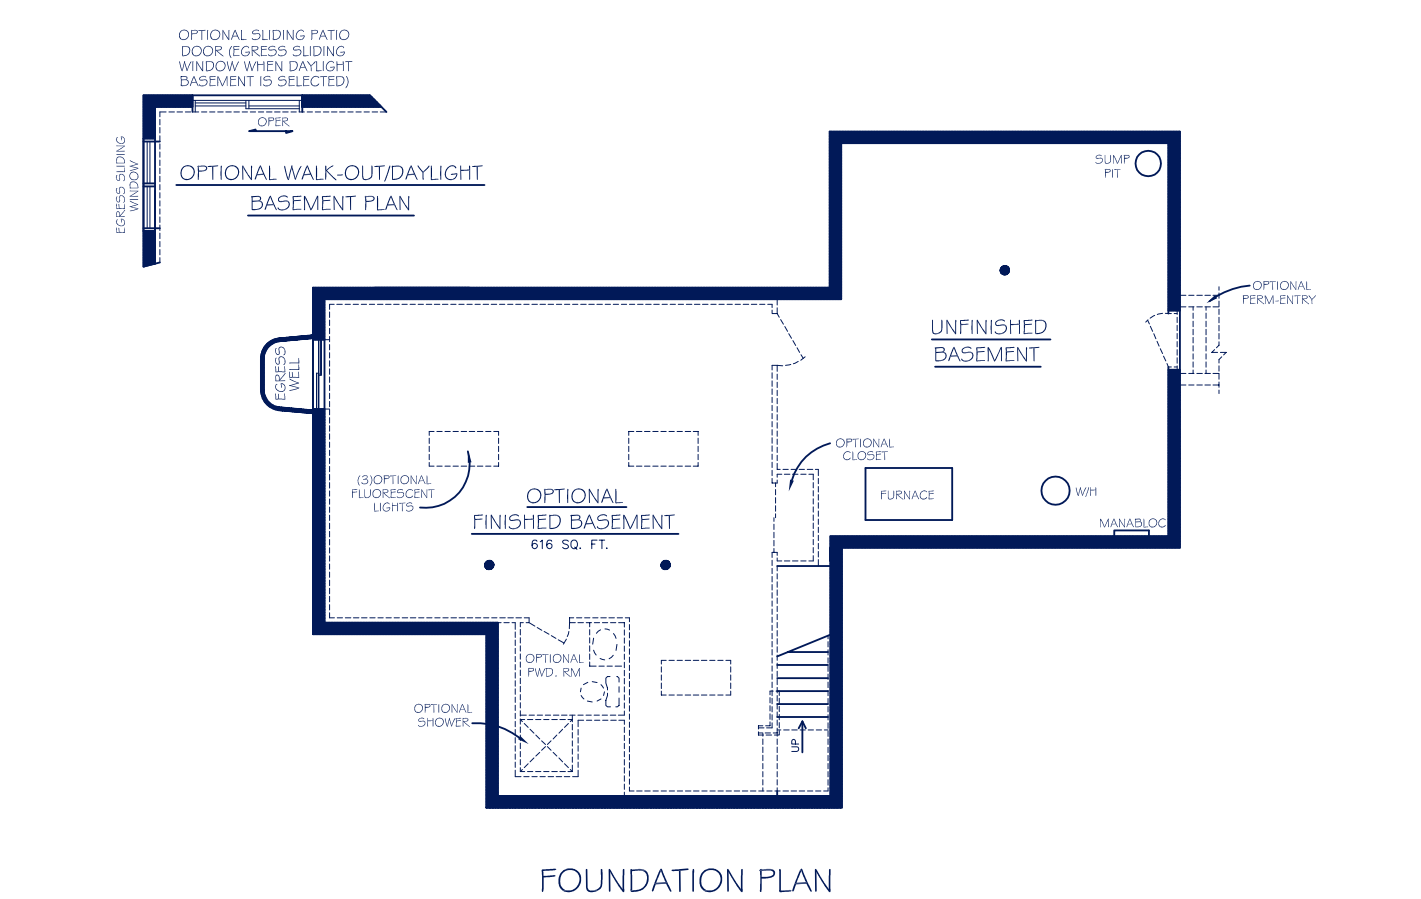

The Madison

Elevation A

Elevation B

Visit us at

berkshomes.com

**BERKS
HOMES**

Visit us at

berkshomes.com

The Madison

"A" - 1897 Sq. Ft.

"B" - 1909 Sq. Ft.

Revised:12-05-08

- Brochure and floor plans are for illustration purposes only
- Exterior rendering and room dimensions are approximate and subject to field variations
- Final print takes precedence over brochure artwork and floor plans
- Builder reserves the right to make changes to plans as necessary