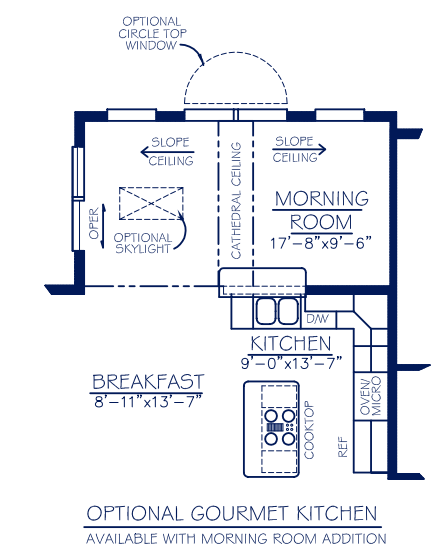

The Madison

"A" - 1897 Sq. Ft.

"B" - 1909 Sq. Ft.

Revised:12-05-08

- Brochure and floor plans are for illustration purposes only
- Exterior rendering and room dimensions are approximate and subject to field variations
- Final print takes precedence over brochure artwork and floor plans
- Builder reserves the right to make changes to plans as necessary