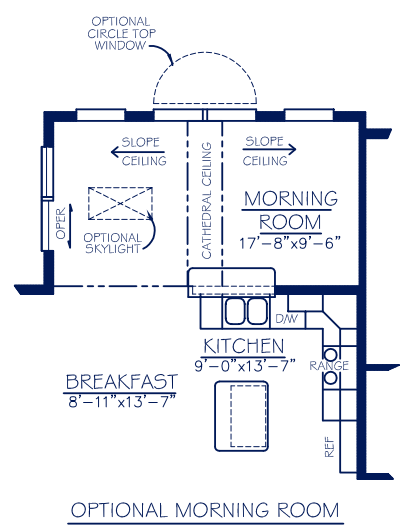

The Madison

"A" - 1897 Sq. Ft.

"B" - 1909 Sq. Ft.

Revised:12-05-08

- Brochure and floor plans are for illustration purposes only
- Exterior rendering and room dimensions are approximate and subject to field variations
- Final print takes precedence over brochure artwork and floor plans
- Builder reserves the right to make changes to plans as necessary