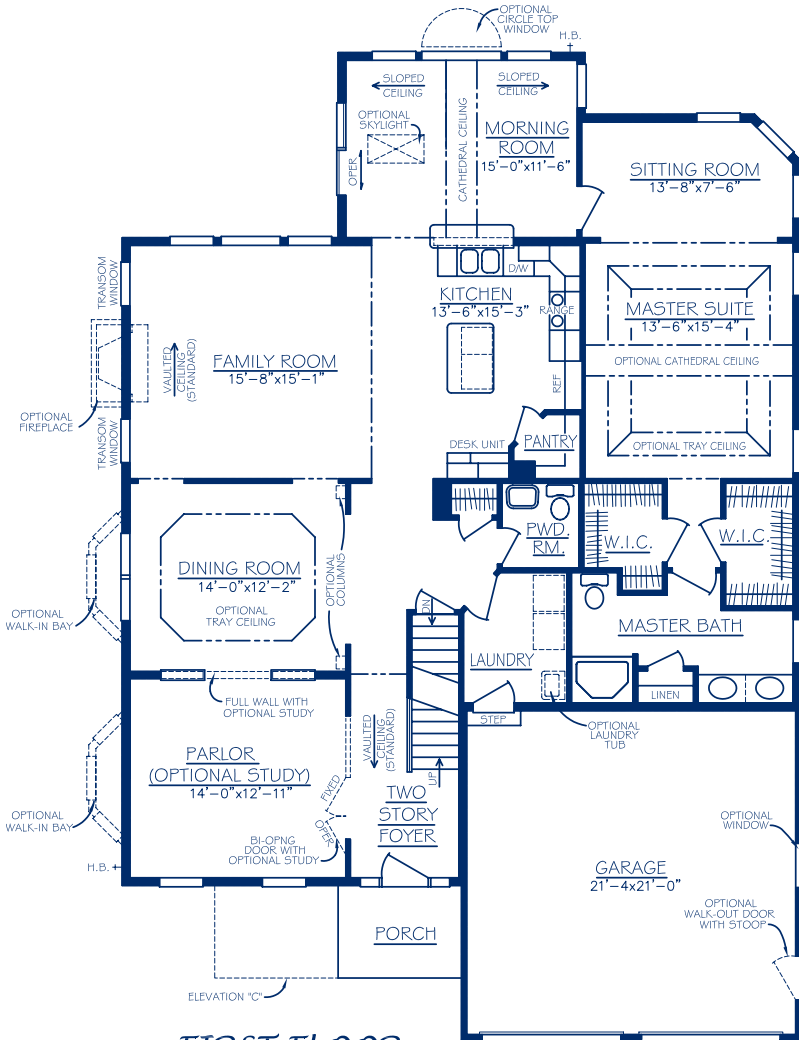

The Sweetwater 2471 Sq. Ft.

FIRST FLOOR