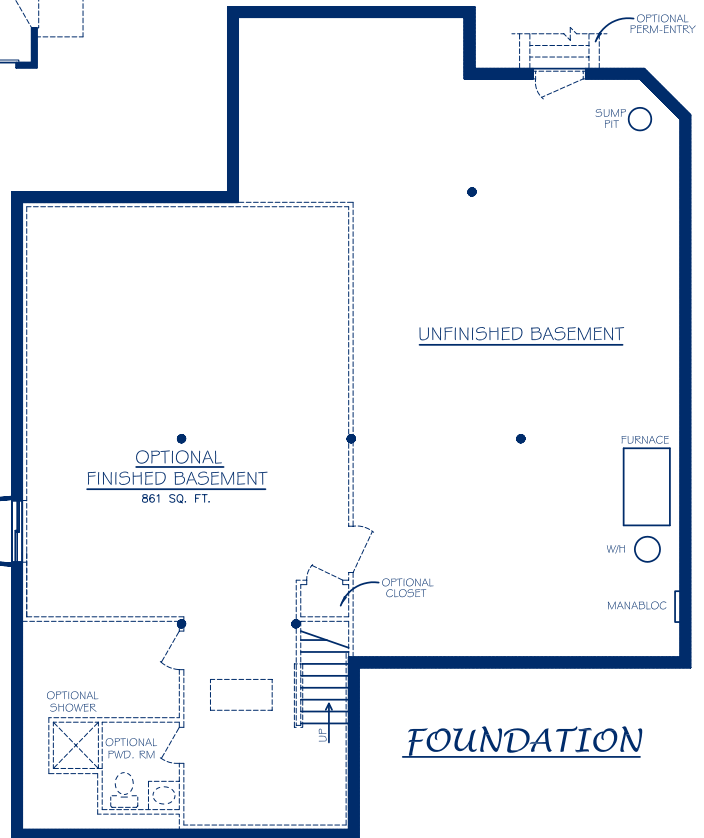

FOUNDATION