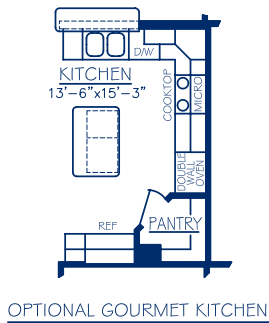

FOUNDATION