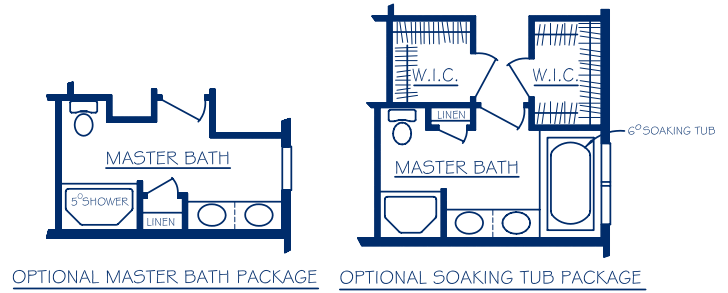

SECOND FLOOR