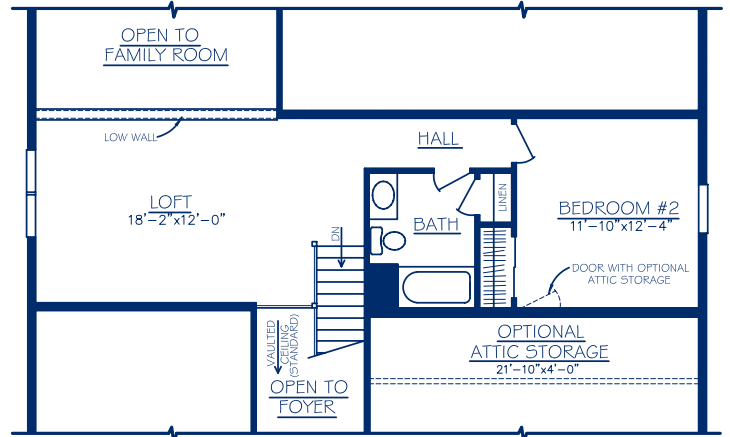

SECOND FLOOR