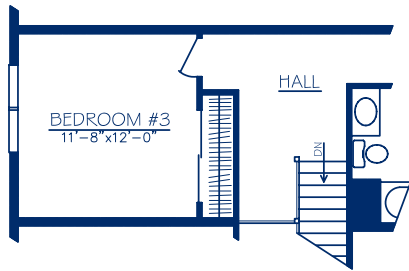

OPTIONAL BEDROOM #3