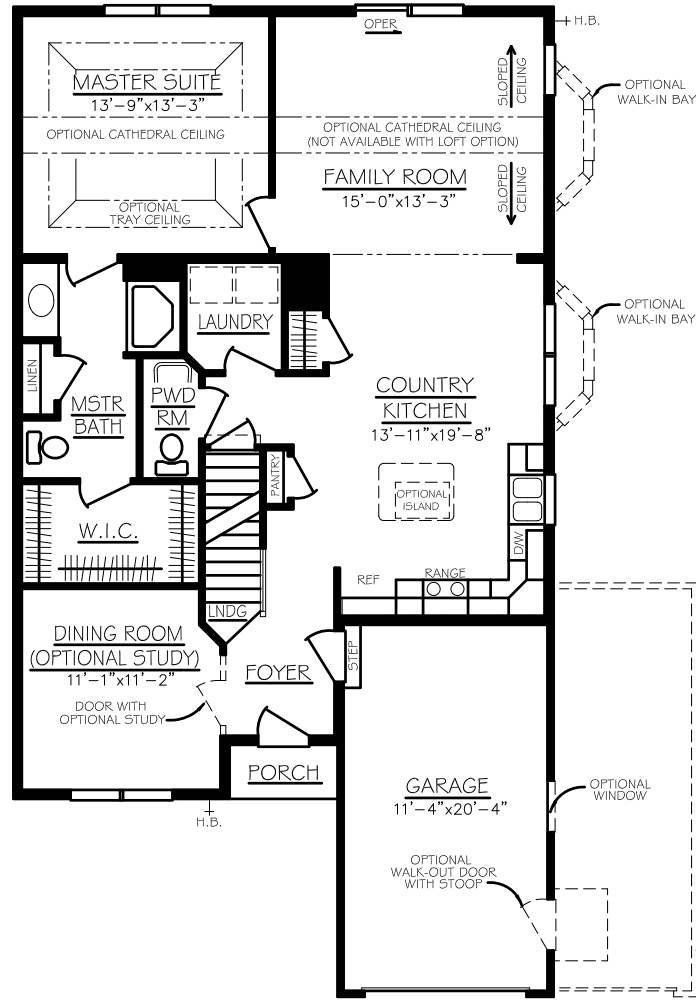

The Tyler & Morgan

The Tyler 1652 Sq.Ft.

SECOND FLOOR

OPTIONAL MASTER BATH PACKAGE

OPTIONAL SUN ROOM

FIRST FLOOR

FOUNDATION

OPTIONAL LOFT

FIRST FLOOR

FOUNDATION

OPTIONAL LOFT ILO BEDROOM

OPTIONAL SECOND FLOOR

OPTIONAL HALL BATH WITH LOFT ADDITION

OPTIONAL SUN ROOM

The Morgan 1207 Sq.Ft.