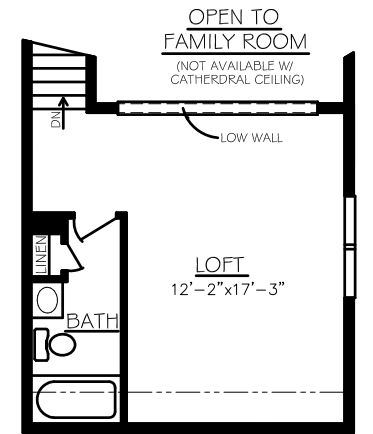

The Tyler & Morgan

The Tyler 1652 Sq.Ft.

SECOND FLOOR

OPTIONAL MASTER BATH PACKAGE

OPTIONAL SUN ROOM

FIRST FLOOR

FOUNDATION

OPTIONAL LOFT

FIRST FLOOR

FOUNDATION

OPTIONAL LOFT ILO BEDROOM

OPTIONAL SECOND FLOOR

OPTIONAL HALL BATH WITH LOFT ADDITION

OPTIONAL SUN ROOM

The Morgan 1207 Sq.Ft.