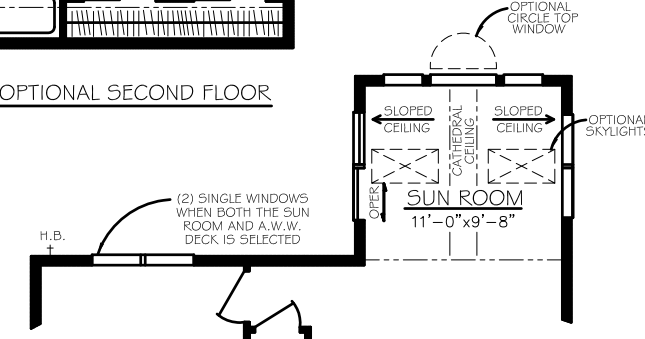

The Tyler & Morgan

The Tyler 1652 Sq.Ft.

SECOND FLOOR

OPTIONAL MASTER BATH PACKAGE

OPTIONAL SUN ROOM

FIRST FLOOR

FOUNDATION

OPTIONAL LOFT

FIRST FLOOR

FOUNDATION

OPTIONAL LOFT ILO BEDROOM

OPTIONAL SECOND FLOOR

OPTIONAL HALL BATH WITH LOFT ADDITION

OPTIONAL SUN ROOM

The Morgan 1207 Sq.Ft.