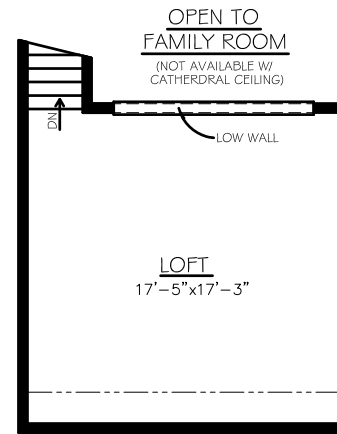

The Tyler & Morgan

The Tyler 1652 Sq.Ft.

SECOND FLOOR

OPTIONAL MASTER BATH PACKAGE

OPTIONAL SUN ROOM

FIRST FLOOR

FOUNDATION

OPTIONAL LOFT

FIRST FLOOR

FOUNDATION

OPTIONAL LOFT ILO BEDROOM

OPTIONAL SECOND FLOOR

OPTIONAL HALL BATH WITH LOFT ADDITION

OPTIONAL SUN ROOM

The Morgan 1207 Sq.Ft.