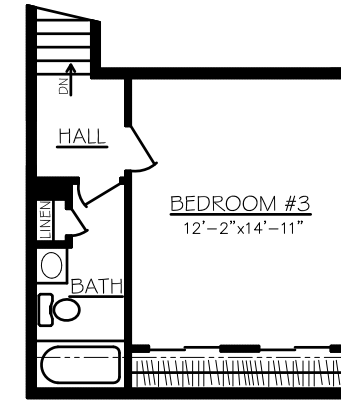

The Tyler & Morgan

The Tyler 1652 Sq.Ft.

SECOND FLOOR

OPTIONAL MASTER BATH PACKAGE

OPTIONAL SUN ROOM

FIRST FLOOR

FOUNDATION

OPTIONAL LOFT

FIRST FLOOR

FOUNDATION

OPTIONAL LOFT ILO BEDROOM

OPTIONAL SECOND FLOOR

OPTIONAL HALL BATH WITH LOFT ADDITION

OPTIONAL SUN ROOM

The Morgan 1207 Sq.Ft.