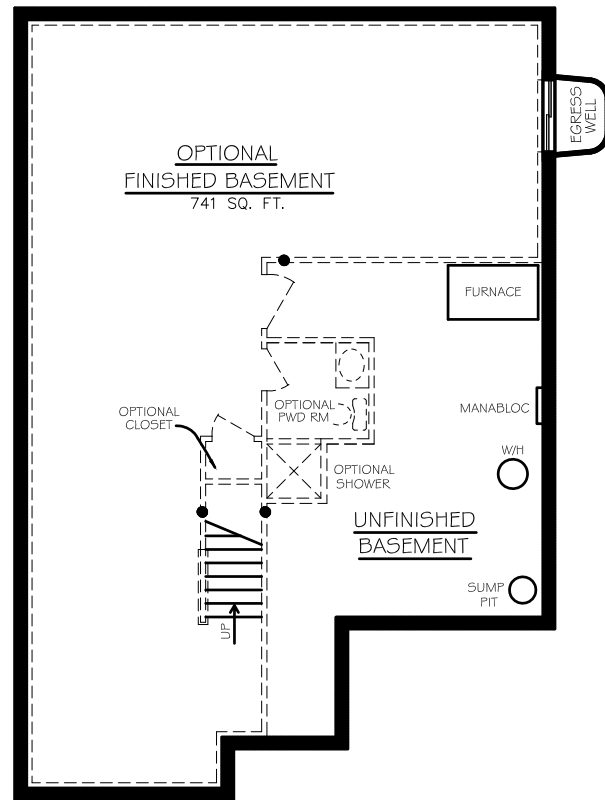

The Tyler & Morgan

The Tyler 1652 Sq.Ft.

SECOND FLOOR

OPTIONAL MASTER BATH PACKAGE

OPTIONAL SUN ROOM

FIRST FLOOR

FOUNDATION

OPTIONAL LOFT

FIRST FLOOR

FOUNDATION

OPTIONAL LOFT ILO BEDROOM

OPTIONAL SECOND FLOOR

OPTIONAL HALL BATH WITH LOFT ADDITION

OPTIONAL SUN ROOM

The Morgan 1207 Sq.Ft.