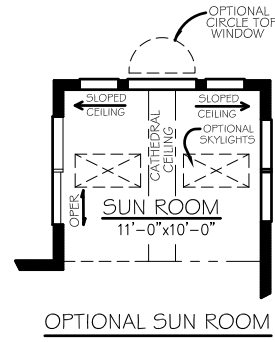

The Tyler & Morgan

The Tyler 1652 Sq.Ft.

SECOND FLOOR

OPTIONAL MASTER BATH PACKAGE

OPTIONAL SUN ROOM

FIRST FLOOR

FOUNDATION

OPTIONAL LOFT

FIRST FLOOR

FOUNDATION

OPTIONAL LOFT ILO BEDROOM

OPTIONAL SECOND FLOOR

OPTIONAL HALL BATH WITH LOFT ADDITION

OPTIONAL SUN ROOM

The Morgan 1207 Sq.Ft.