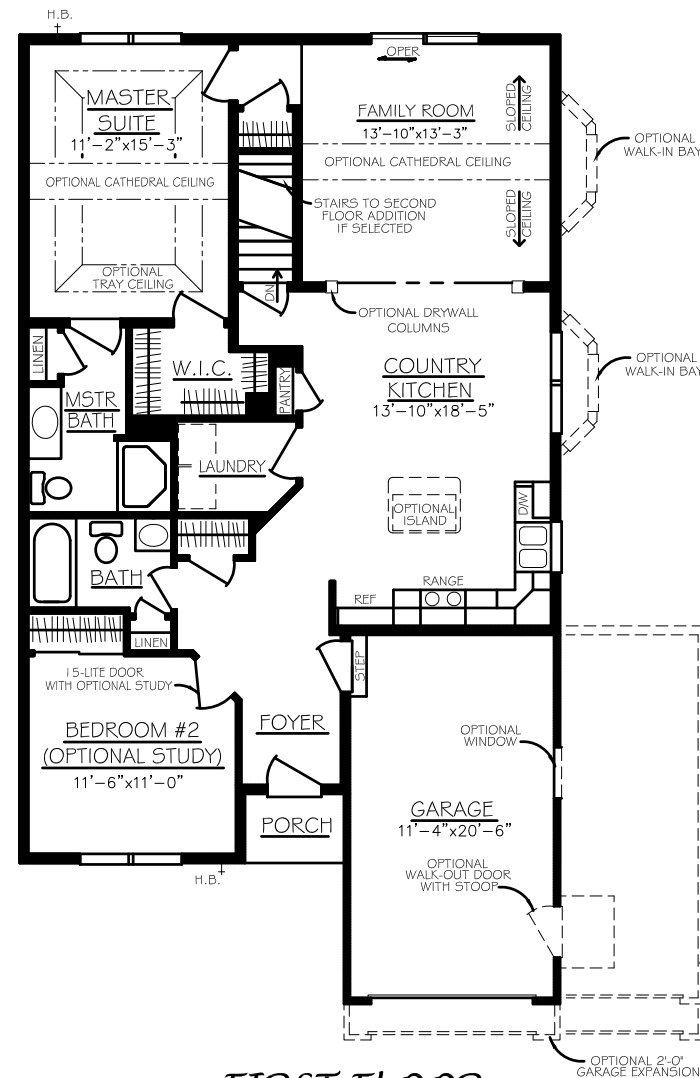

The Tyler & Morgan

The Tyler 1652 Sq.Ft.

SECOND FLOOR

OPTIONAL MASTER BATH PACKAGE

OPTIONAL SUN ROOM

FIRST FLOOR

FOUNDATION

OPTIONAL LOFT

FIRST FLOOR

FOUNDATION

OPTIONAL LOFT ILO BEDROOM

OPTIONAL SECOND FLOOR

OPTIONAL HALL BATH WITH LOFT ADDITION

OPTIONAL SUN ROOM

The Morgan 1207 Sq.Ft.