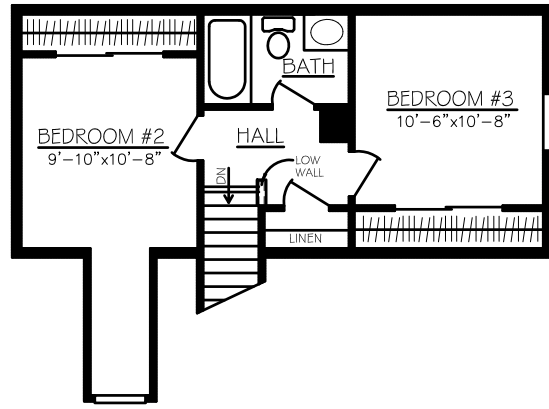

The Tyler & Morgan

The Tyler 1652 Sq.Ft.

SECOND FLOOR

OPTIONAL MASTER BATH PACKAGE

OPTIONAL SUN ROOM

FIRST FLOOR

FOUNDATION

OPTIONAL LOFT

FIRST FLOOR

FOUNDATION

OPTIONAL LOFT ILO BEDROOM

OPTIONAL SECOND FLOOR

OPTIONAL HALL BATH WITH LOFT ADDITION

OPTIONAL SUN ROOM

The Morgan 1207 Sq.Ft.