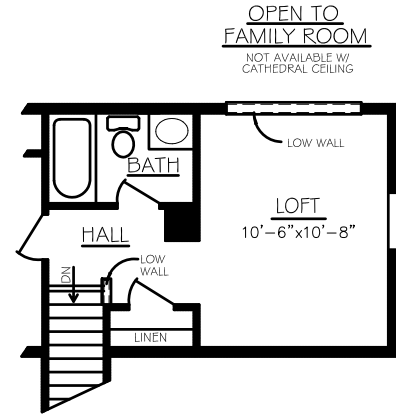

The Tyler & Morgan

The Tyler 1652 Sq.Ft.

SECOND FLOOR

OPTIONAL MASTER BATH PACKAGE

OPTIONAL SUN ROOM

FIRST FLOOR

FOUNDATION

OPTIONAL LOFT

FIRST FLOOR

FOUNDATION

OPTIONAL LOFT ILO BEDROOM

OPTIONAL SECOND FLOOR

OPTIONAL HALL BATH WITH LOFT ADDITION

OPTIONAL SUN ROOM

The Morgan 1207 Sq.Ft.