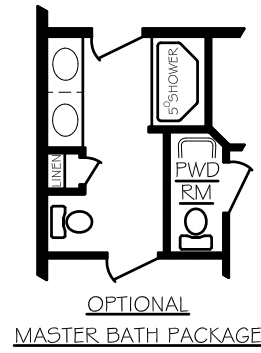

The Tyler & Morgan

The Tyler 1652 Sq.Ft.

SECOND FLOOR

OPTIONAL MASTER BATH PACKAGE

OPTIONAL SUN ROOM

FIRST FLOOR

FOUNDATION

OPTIONAL LOFT

FIRST FLOOR

FOUNDATION

OPTIONAL LOFT ILO BEDROOM

OPTIONAL SECOND FLOOR

OPTIONAL HALL BATH WITH LOFT ADDITION

OPTIONAL SUN ROOM

The Morgan 1207 Sq.Ft.