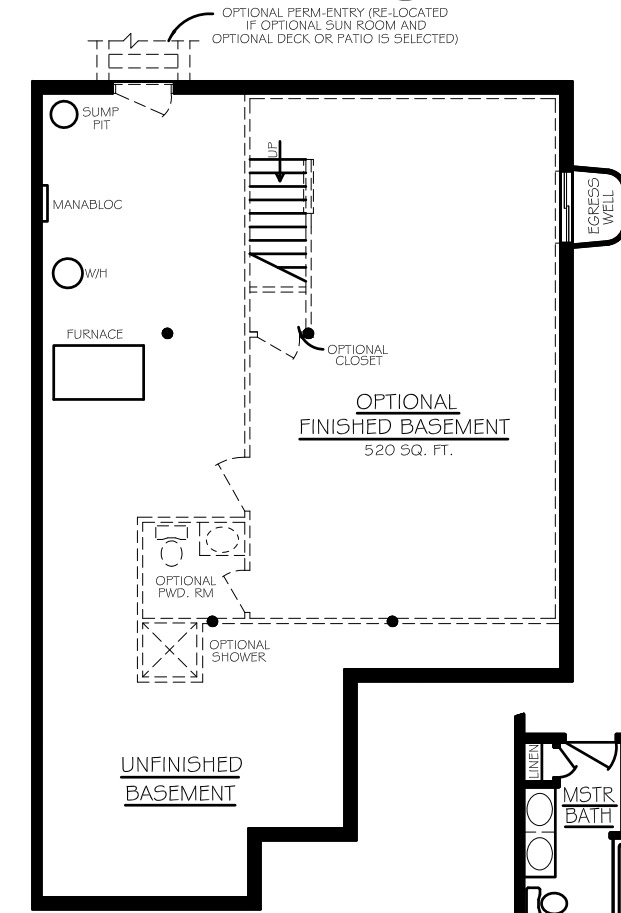

The Tyler & Morgan

The Tyler 1652 Sq.Ft.

SECOND FLOOR

OPTIONAL MASTER BATH PACKAGE

OPTIONAL SUN ROOM

FIRST FLOOR

FOUNDATION

OPTIONAL LOFT

FIRST FLOOR

FOUNDATION

OPTIONAL LOFT ILO BEDROOM

OPTIONAL SECOND FLOOR

OPTIONAL HALL BATH WITH LOFT ADDITION

OPTIONAL SUN ROOM

The Morgan 1207 Sq.Ft.