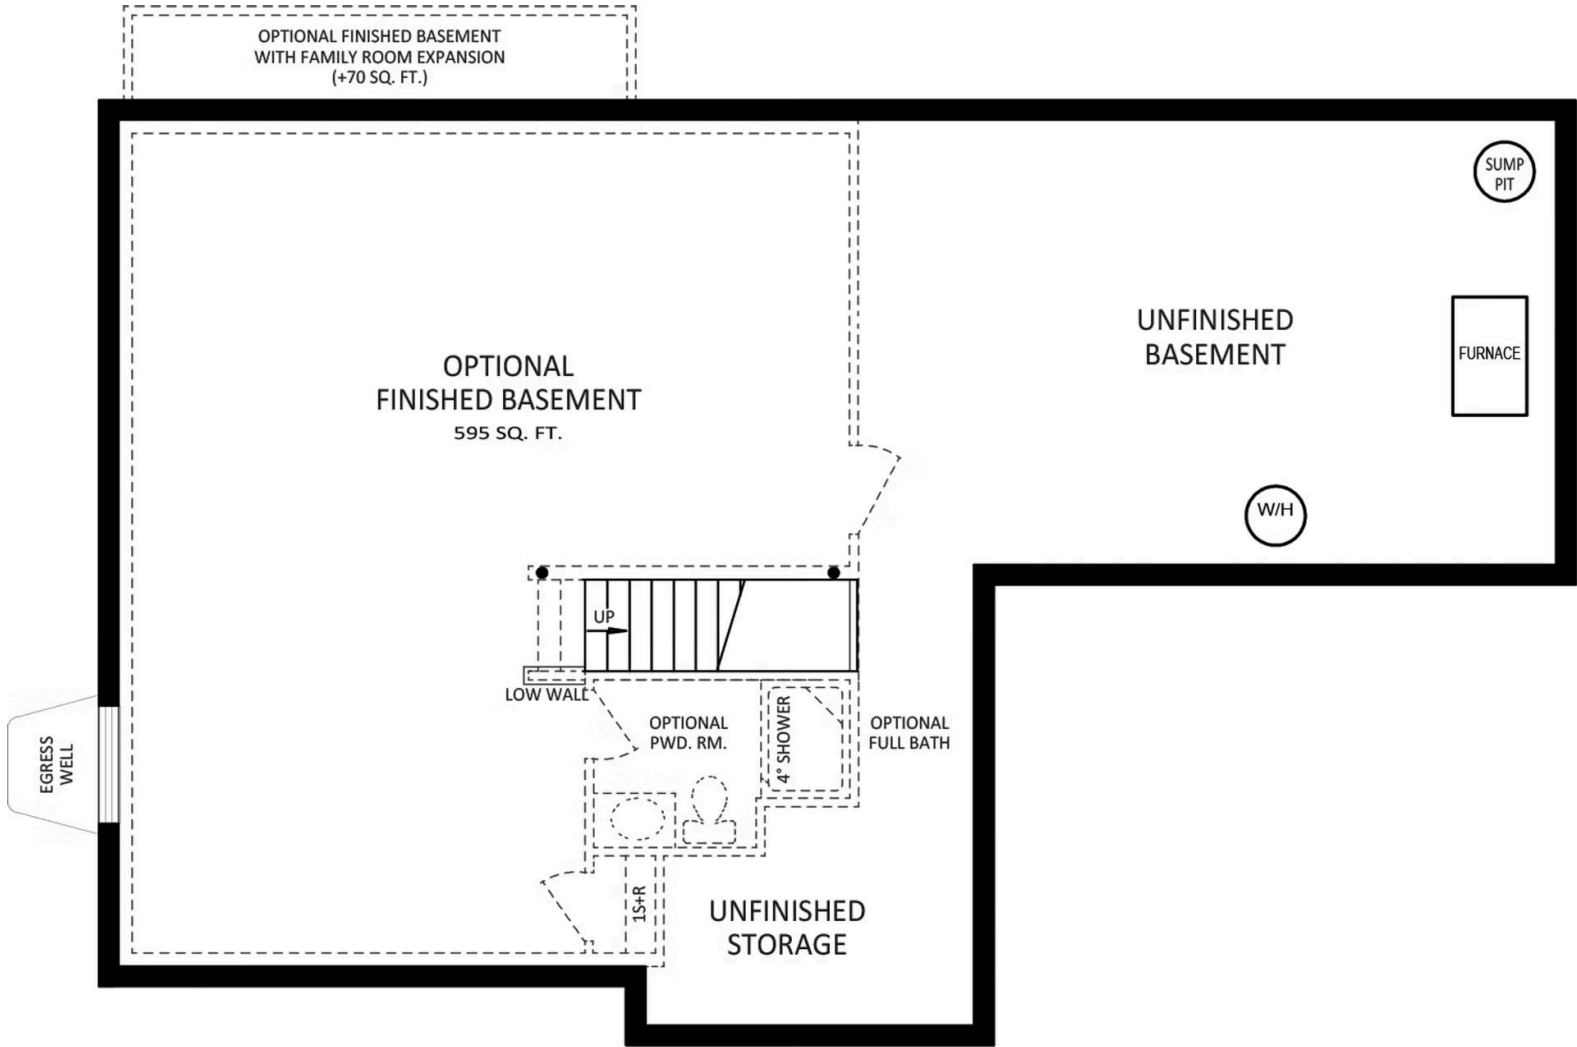

**2,772
-
3,637
Sq. Ft.**

The Beacon Pointe floor plan by Berks Homes is a stunning 4-bedroom, 2.5-bathroom new home that combines elegance with functionality. Its open and spacious layout features a large family room leading to the breakfast room and kitchen, creating a seamless flow for everyday living and entertaining. A formal dining room adjacent to the kitchen offers a sense of sophistication for special occasions and gatherings. Upstairs, the second floor showcases a loft area and an impressive primary suite, complete with a generous walk-in closet and a private bath conveniently located next to the laundry room. Three additional bedrooms and a full bath provide ample space for family members or guests. This new home also has the option to expand the family room, add a morning room, select from multiple primary bath upgrades, choose alternate kitchen layouts, or finish the basement—ensuring that new homeowners can personalize this home to suit their preferences and create a truly customized living space.

OPTIONAL 2ND FLOOR CANTILEVERED 2' EXPANSION
(NOT AVAILABLE WITH FAMILY ROOM EXPANSION)

SECOND FLOOR

SECOND LEVEL

Have Questions? Ask...

KELLY

(484) 772-2693 / bhmarketing@berkshomes.com

FOUNDATION

LOWER LEVEL

Have Questions? Ask...

KELLY

(484) 772-2693 / bhmarketing@berkshomes.com

FIRST LEVEL OPTIONS

Have Questions? Ask...

KELLY

(484) 772-2693 / bhmarketing@berkshomes.com

**OWNER'S BATH
LUXURY BATH PACKAGE**
(INCLUDES 2ND FLOOR CANT. 2' EXP.)
(NOT AVAILABLE W/ FAMILY ROOM EXPANSION)

**OWNER'S BATH
DOUBLE BOWL
VANITY PACKAGE**

**OWNER'S BATH
SERENITY BATH PACKAGE**
(INCLUDES 2ND FLOOR CANT. 2' EXP.)
(NOT AVAILABLE W/ FAMILY ROOM EXPANSION)

SECOND LEVEL OPTIONS

Have Questions? Ask...

KELLY