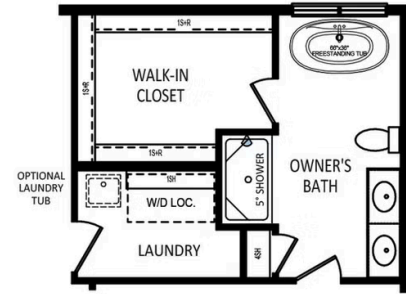

**2,772
-
3,637
Sq. Ft.**

The Beacon Pointe floor plan by Berks Homes is a stunning 4-bedroom, 2.5-bathroom new home that combines elegance with functionality. Its open and spacious layout features a large family room leading to the breakfast room and kitchen, creating a seamless flow for everyday living and entertaining. A formal dining room adjacent to the kitchen offers a sense of sophistication for special occasions and gatherings. Upstairs, the second floor showcases a loft area and an impressive primary suite, complete with a generous walk-in closet and a private bath conveniently located next to the laundry room. Three additional bedrooms and a full bath provide ample space for family members or guests. This new home also has the option to expand the family room, add a morning room, select from multiple primary bath upgrades, choose alternate kitchen layouts, or finish the basement—ensuring that new homeowners can personalize this home to suit their preferences and create a truly customized living space.

OPTIONAL 2ND FLOOR CANTILEVERED 2' EXPANSION
(NOT AVAILABLE WITH FAMILY ROOM EXPANSION)

SECOND FLOOR

SECOND LEVEL

Have Questions? Ask...

KELLY

(484) 772-2693 / bhmarketing@berkshomes.com

FOUNDATION

LOWER LEVEL

Have Questions? Ask...

KELLY

(484) 772-2693 / bhmarketing@berkshomes.com

FIRST LEVEL OPTIONS

Have Questions? Ask...

KELLY

(484) 772-2693 / bhmarketing@berkshomes.com

**OWNER'S BATH
LUXURY BATH PACKAGE**
(INCLUDES 2ND FLOOR CANT. 2' EXP.)
(NOT AVAILABLE W/ FAMILY ROOM EXPANSION)

**OWNER'S BATH
DOUBLE BOWL
VANITY PACKAGE**

**OWNER'S BATH
SERENITY BATH PACKAGE**
(INCLUDES 2ND FLOOR CANT. 2' EXP.)
(NOT AVAILABLE W/ FAMILY ROOM EXPANSION)

SECOND LEVEL OPTIONS

Have Questions? Ask...

KELLY