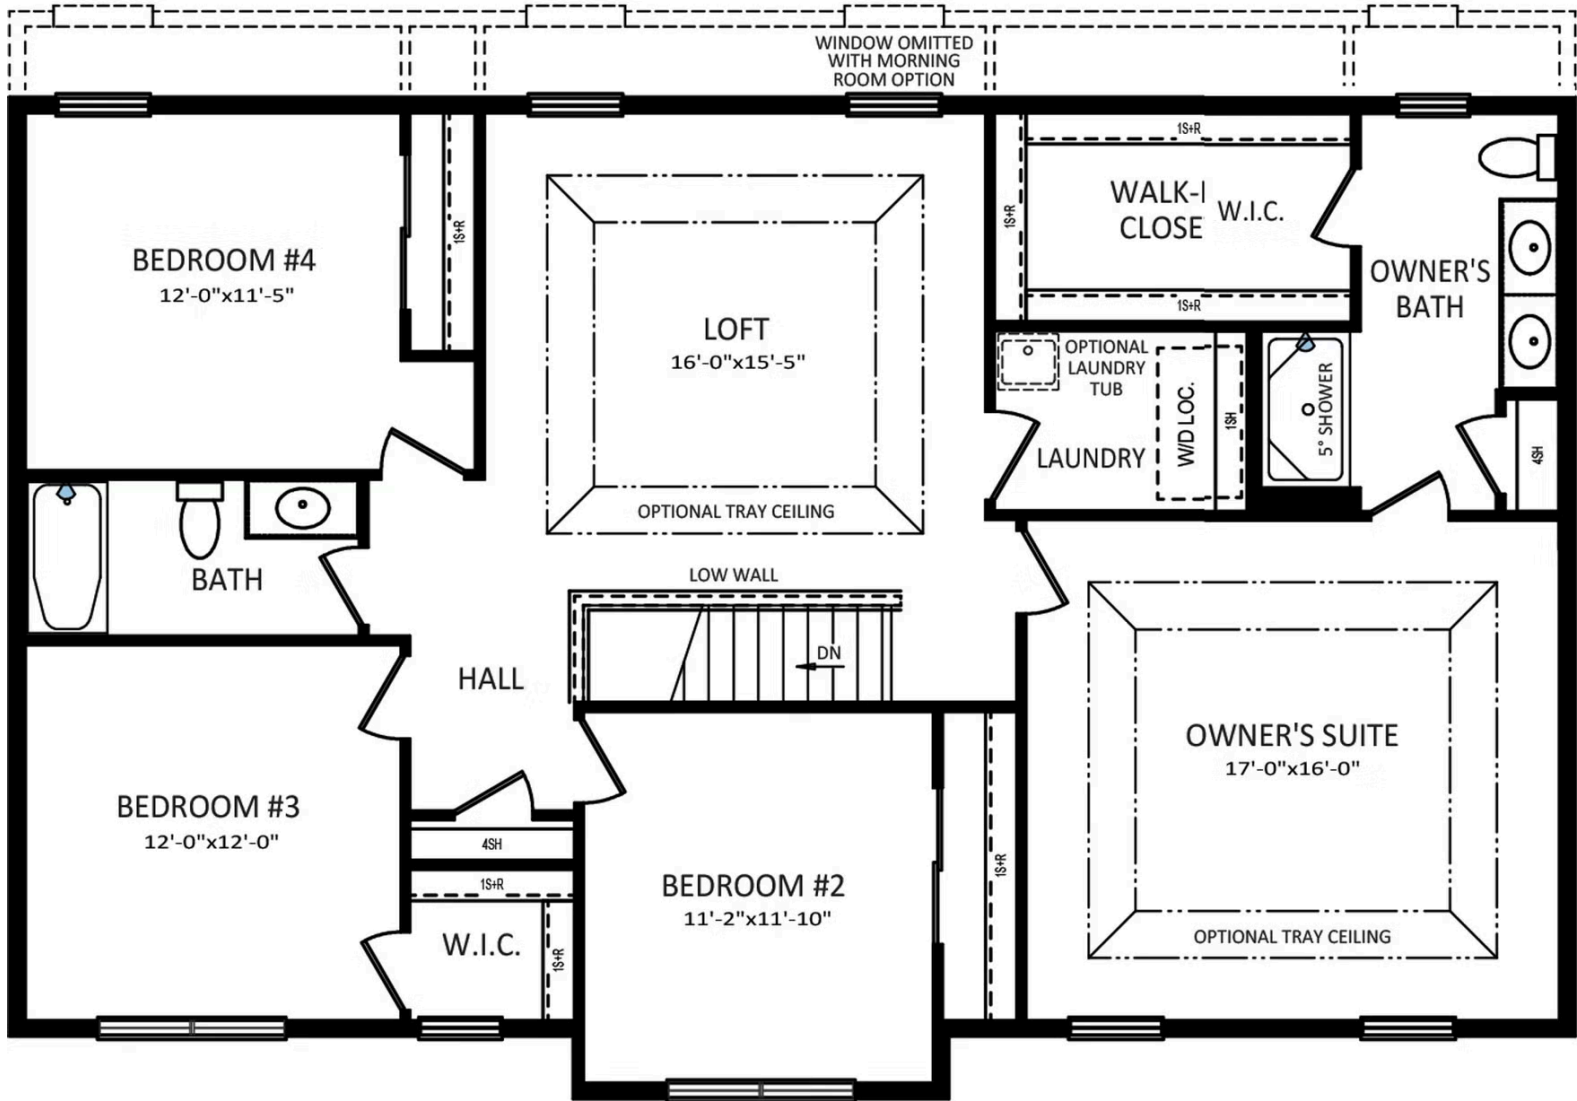

**2,772
-
3,637
Sq. Ft.**

The Beacon Pointe floor plan by Berks Homes is a stunning 4-bedroom, 2.5-bathroom new home that combines elegance with functionality. Its open and spacious layout features a large family room leading to the breakfast room and kitchen, creating a seamless flow for everyday living and entertaining. A formal dining room adjacent to the kitchen offers a sense of sophistication for special occasions and gatherings. Upstairs, the second floor showcases a loft area and an impressive primary suite, complete with a generous walk-in closet and a private bath conveniently located next to the laundry room. Three additional bedrooms and a full bath provide ample space for family members or guests. This new home also has the option to expand the family room, add a morning room, select from multiple primary bath upgrades, choose alternate kitchen layouts, or finish the basement—ensuring that new homeowners can personalize this home to suit their preferences and create a truly customized living space.

OPTIONAL 2ND FLOOR CANTILEVERED 2' EXPANSION
(NOT AVAILABLE WITH FAMILY ROOM EXPANSION)

SECOND FLOOR

SECOND LEVEL

Have Questions? Ask...

KELLY

(484) 772-2693 / bhmarketing@berkshomes.com

FOUNDATION

LOWER LEVEL

**OWNER'S BATH
DOUBLE BOWL
VANITY PACKAGE**

**OWNER'S BATH
SERENITY BATH PACKAGE**
(INCLUDES 2ND FLOOR CANT. 2' EXP.)
(NOT AVAILABLE W/ FAMILY ROOM EXPANSION)

SECOND LEVEL OPTIONS

Have Questions? Ask...

KELLY