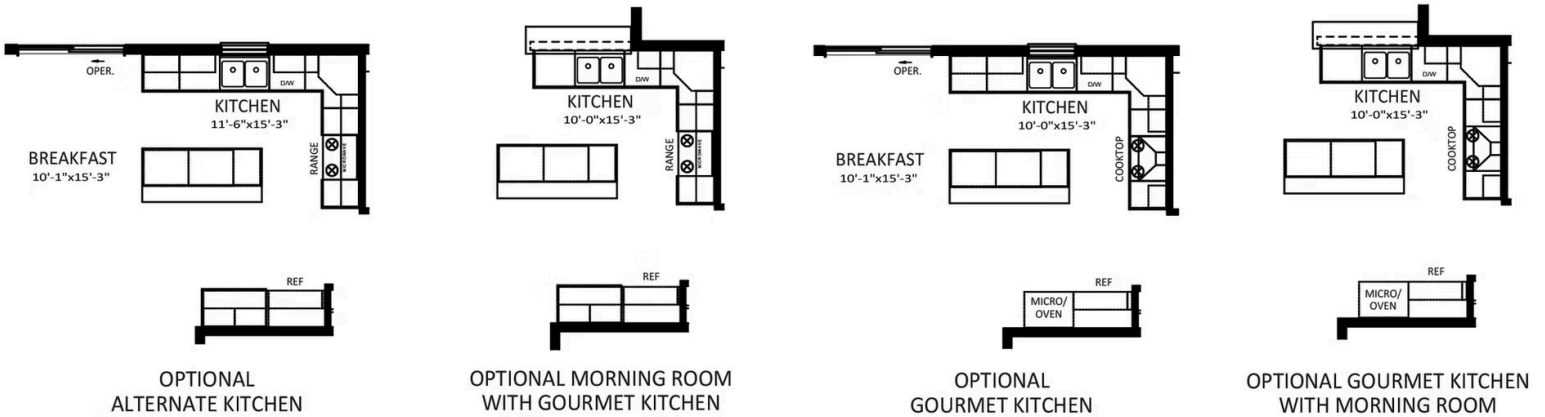

**2,772
-
3,637
Sq. Ft.**

The Beacon Pointe floor plan by Berks Homes is a stunning 4-bedroom, 2.5-bathroom new home that combines elegance with functionality. Its open and spacious layout features a large family room leading to the breakfast room and kitchen, creating a seamless flow for everyday living and entertaining. A formal dining room adjacent to the kitchen offers a sense of sophistication for special occasions and gatherings. Upstairs, the second floor showcases a loft area and an impressive primary suite, complete with a generous walk-in closet and a private bath conveniently located next to the laundry room. Three additional bedrooms and a full bath provide ample space for family members or guests. This new home also has the option to expand the family room, add a morning room, select from multiple primary bath upgrades, choose alternate kitchen layouts, or finish the basement—ensuring that new homeowners can personalize this home to suit their preferences and create a truly customized living space.

OPTIONAL 2ND FLOOR CANTILEVERED 2' EXPANSION
(NOT AVAILABLE WITH FAMILY ROOM EXPANSION)

SECOND FLOOR

SECOND LEVEL

Have Questions? Ask...

KELLY

(484) 772-2693 / bhmarketing@berkshomes.com

FOUNDATION

LOWER LEVEL

Have Questions? Ask...

KELLY

(484) 772-2693 / bhmarketing@berkshomes.com

FIRST LEVEL OPTIONS

Have Questions? Ask...

KELLY

(484) 772-2693 / bhmarketing@berkshomes.com

**OWNER'S BATH
LUXURY BATH PACKAGE**
(INCLUDES 2ND FLOOR CANT. 2' EXP.)
(NOT AVAILABLE W/ FAMILY ROOM EXPANSION)

**OWNER'S BATH
DOUBLE BOWL
VANITY PACKAGE**

**OWNER'S BATH
SERENITY BATH PACKAGE**
(INCLUDES 2ND FLOOR CANT. 2' EXP.)
(NOT AVAILABLE W/ FAMILY ROOM EXPANSION)

SECOND LEVEL OPTIONS

Have Questions? Ask...

KELLY