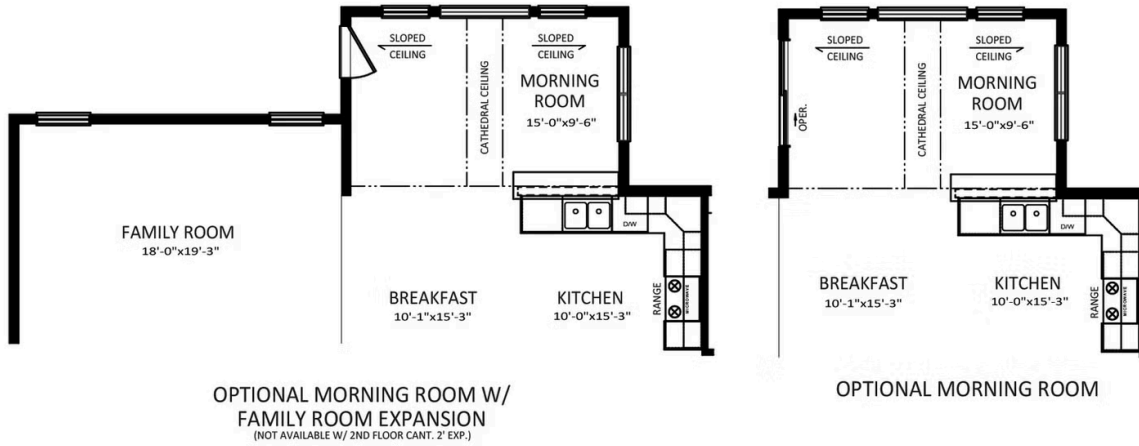

**2,772
-
3,637
Sq. Ft.**

The Beacon Pointe floor plan by Berks Homes is a stunning 4-bedroom, 2.5-bathroom new home that combines elegance with functionality. Its open and spacious layout features a large family room leading to the breakfast room and kitchen, creating a seamless flow for everyday living and entertaining. A formal dining room adjacent to the kitchen offers a sense of sophistication for special occasions and gatherings. Upstairs, the second floor showcases a loft area and an impressive primary suite, complete with a generous walk-in closet and a private bath conveniently located next to the laundry room. Three additional bedrooms and a full bath provide ample space for family members or guests. This new home also has the option to expand the family room, add a morning room, select from multiple primary bath upgrades, choose alternate kitchen layouts, or finish the basement—ensuring that new homeowners can personalize this home to suit their preferences and create a truly customized living space.

OPTIONAL 2ND FLOOR CANTILEVERED 2' EXPANSION
(NOT AVAILABLE WITH FAMILY ROOM EXPANSION)

SECOND FLOOR

SECOND LEVEL

Have Questions? Ask...

KELLY

(484) 772-2693 / bhmarketing@berkshomes.com

FOUNDATION

LOWER LEVEL

Have Questions? Ask...

KELLY

(484) 772-2693 / bhmarketing@berkshomes.com

FIRST LEVEL OPTIONS

Have Questions? Ask...

KELLY

(484) 772-2693 / bhmarketing@berkshomes.com

**OWNER'S BATH
LUXURY BATH PACKAGE**
(INCLUDES 2ND FLOOR CANT. 2' EXP.)
(NOT AVAILABLE W/ FAMILY ROOM EXPANSION)

**OWNER'S BATH
DOUBLE BOWL
VANITY PACKAGE**

**OWNER'S BATH
SERENITY BATH PACKAGE**
(INCLUDES 2ND FLOOR CANT. 2' EXP.)
(NOT AVAILABLE W/ FAMILY ROOM EXPANSION)

SECOND LEVEL OPTIONS

Have Questions? Ask...

KELLY