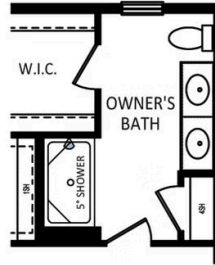

**2,772
-
3,637
Sq. Ft.**

The Beacon Pointe floor plan by Berks Homes is a stunning 4-bedroom, 2.5-bathroom new home that combines elegance with functionality. Its open and spacious layout features a large family room leading to the breakfast room and kitchen, creating a seamless flow for everyday living and entertaining. A formal dining room adjacent to the kitchen offers a sense of sophistication for special occasions and gatherings. Upstairs, the second floor showcases a loft area and an impressive primary suite, complete with a generous walk-in closet and a private bath conveniently located next to the laundry room. Three additional bedrooms and a full bath provide ample space for family members or guests. This new home also has the option to expand the family room, add a morning room, select from multiple primary bath upgrades, choose alternate kitchen layouts, or finish the basement—ensuring that new homeowners can personalize this home to suit their preferences and create a truly customized living space.

OPTIONAL 2ND FLOOR CANTILEVERED 2' EXPANSION
(NOT AVAILABLE WITH FAMILY ROOM EXPANSION)

SECOND FLOOR

SECOND LEVEL

Have Questions? Ask...

KELLY

(484) 772-2693 / bhmarketing@berkshomes.com

FOUNDATION

LOWER LEVEL

Have Questions? Ask...

KELLY

(484) 772-2693 / bhmarketing@berkshomes.com

FIRST LEVEL OPTIONS

Have Questions? Ask...

KELLY

(484) 772-2693 / bhmarketing@berkshomes.com

**OWNER'S BATH
LUXURY BATH PACKAGE**
(INCLUDES 2ND FLOOR CANT. 2' EXP.)
(NOT AVAILABLE W/ FAMILY ROOM EXPANSION)

**OWNER'S BATH
DOUBLE BOWL
VANITY PACKAGE**

**OWNER'S BATH
SERENITY BATH PACKAGE**
(INCLUDES 2ND FLOOR CANT. 2' EXP.)
(NOT AVAILABLE W/ FAMILY ROOM EXPANSION)

SECOND LEVEL OPTIONS

Have Questions? Ask...

KELLY