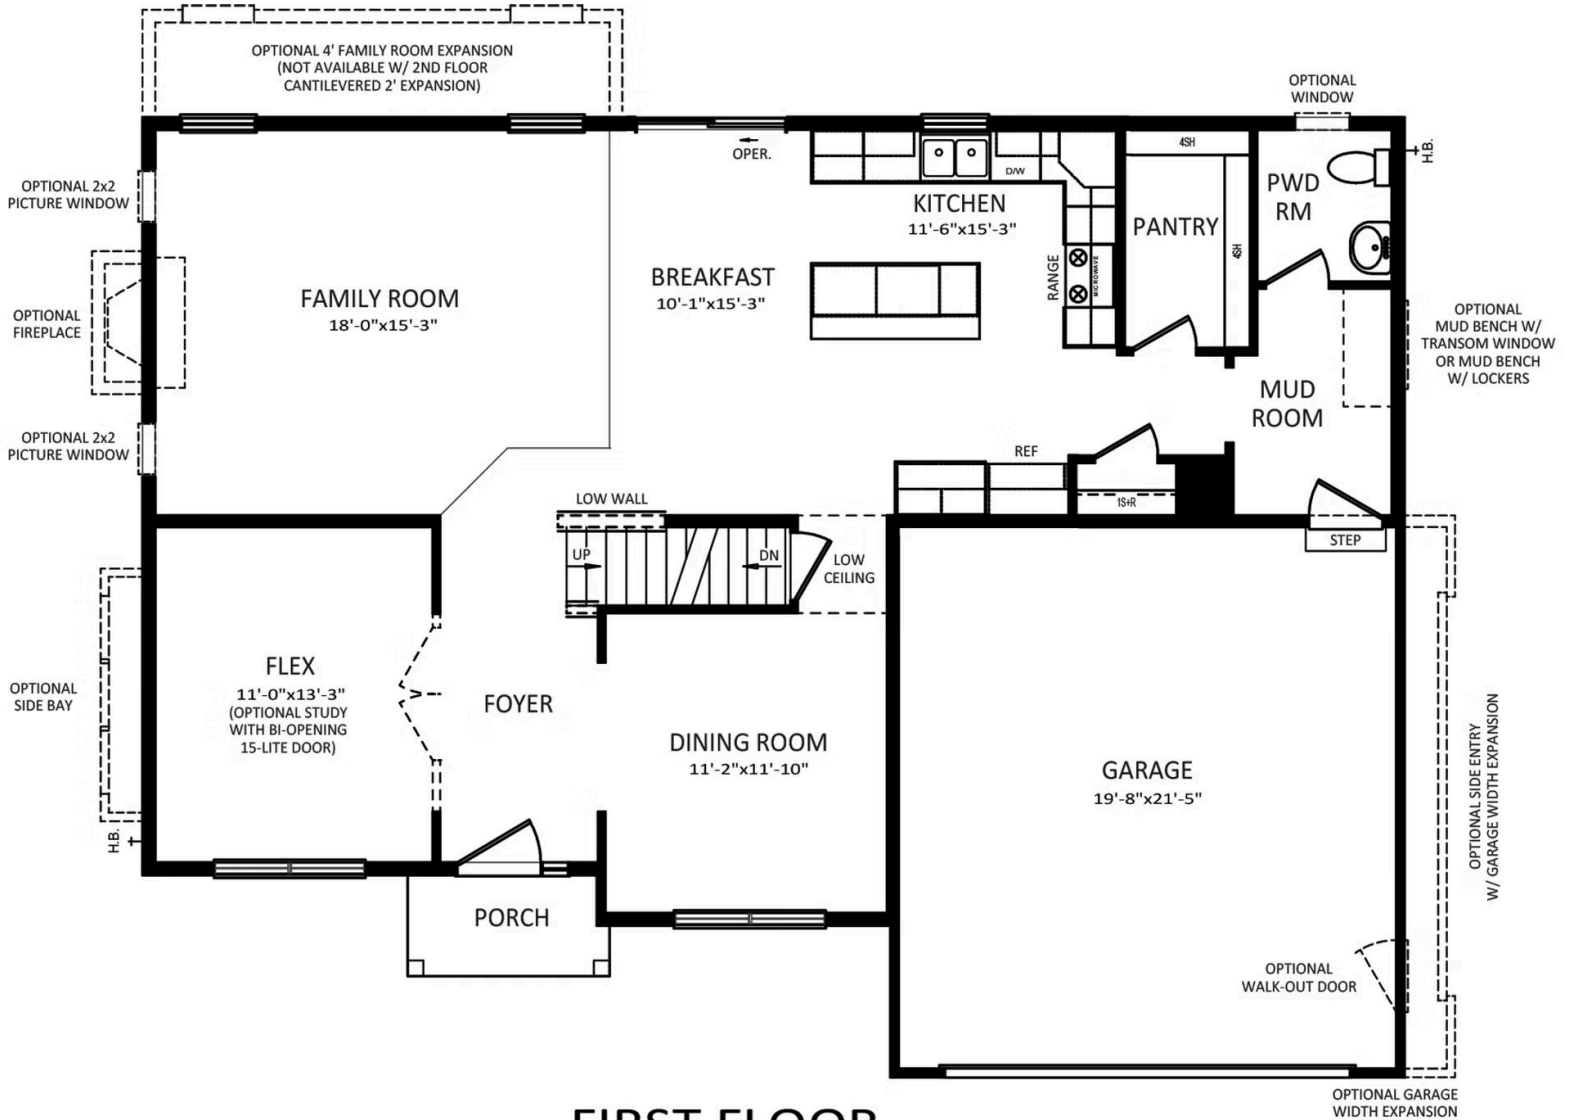

FIRST FLOOR

FIRST LEVEL

Have Questions? Ask...

KELLY

(484) 772-2693 / bhmarketing@berkshomes.com