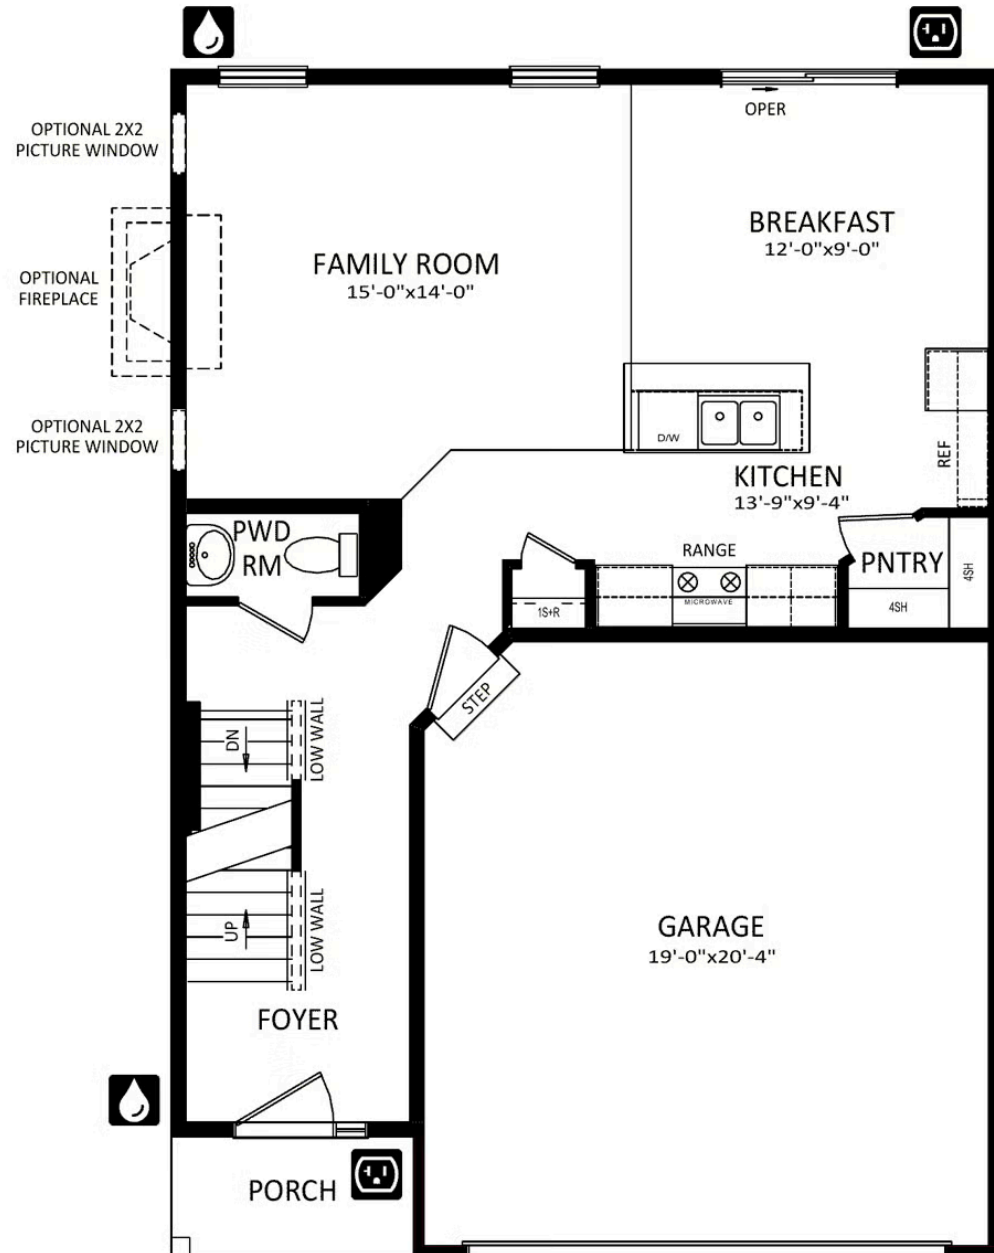

FIRST LEVEL

Have Questions? Ask...

KELLY

(484) 772-2693 / bhmarketing@berkshomes.com