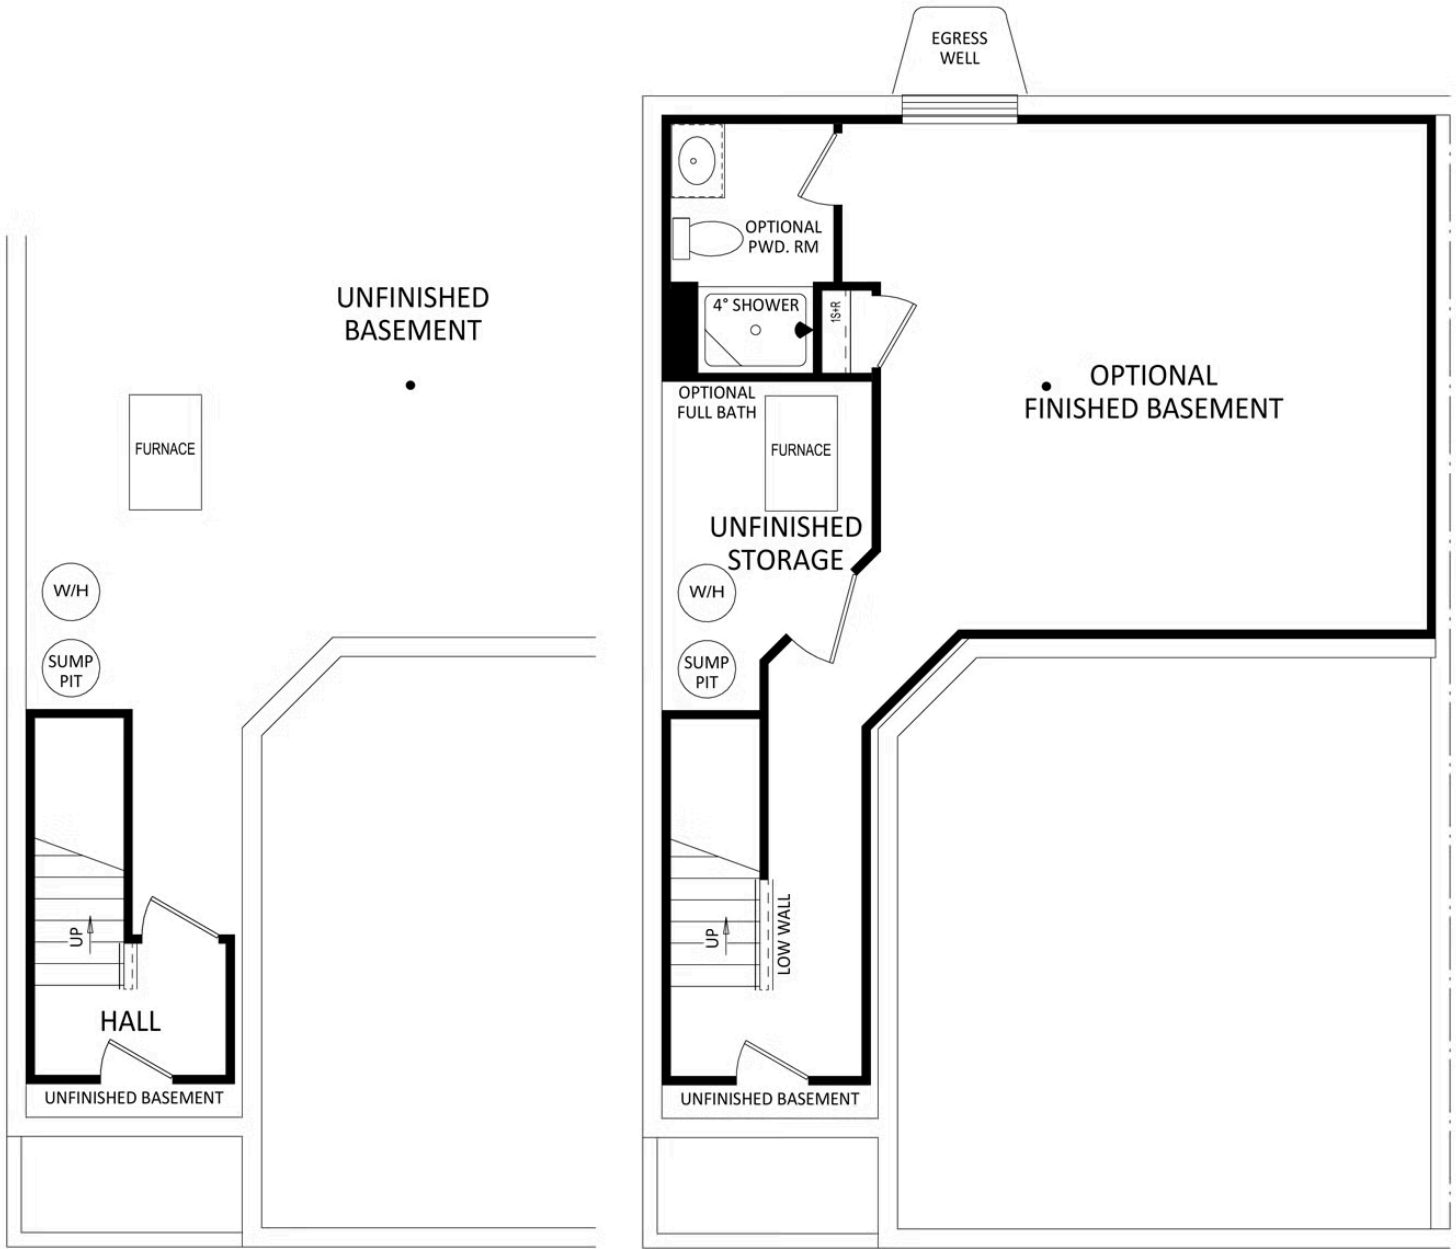

LOWER LEVEL

Have Questions? Ask...

KELLY

(484) 772-2693 / bhmarketing@berkshomes.com