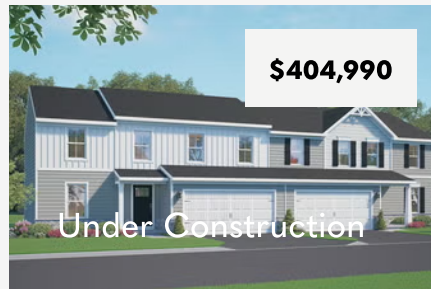

# Shady Lane Estates

**Single Family Homes, Duplexes  
Priced From the \$300s**

3-4  
**Beds**

2.5 - 3.5  
**Baths**

2 - Car  
**Garage**

1,763 - 2,681  
**Sq. Ft.**

**NOW SELLING**

Shady Lane Estates is nestled within Bellefonte, Centre County, PA. Bellefonte boasts an array of attractions to explore, guaranteeing enriching experiences for its residents. The Historic District and captivating Walking Tours provide insights into the town's rich history. The Art Museum allures art enthusiasts with its curated exhibits, while Talleyrand Park offers a tranquil escape into nature. For relaxation, the Axemann Brewery and Big Spring Spirits offer venues to savor crafted beverages and socialize. Just beyond Bellefonte, the city of State College is a short drive away, offering a realm of possibilities. From the renowned Penn State Main Campus to the iconic Creamery and from the slopes of Tussey Mountain Ski Resort to the serene beauty of Black Moshannon State Park, the region's richness is easily accessible.

### Sweet Birch Duplex

Available In 2 Communities

4 Beds 2.5 Baths  
1,928 - 2,668 Sq. Ft.

### White Oak Duplex

Available In 1 Community

4 Beds 2.5 Baths  
2,103 - 2,681 Sq. Ft.

Have Questions? Ask...  
**KELLY**

(484) 772-2693 / [bhmarketing@berkshomes.com](mailto:bhmarketing@berkshomes.com)

# Shady Lane Estates

**118 Redbud Road LOT 4**  
Bellefonte, PA 16823

Floorplan **White Oak Duplex**  
Community  
**Shady Lane Estates**

**4 Beds 2 Baths 2 Half Baths**  
**2,656 Sq Ft 2 Car Garage**

**132 Redbud Road LOT 11**  
Bellefonte, PA 16823