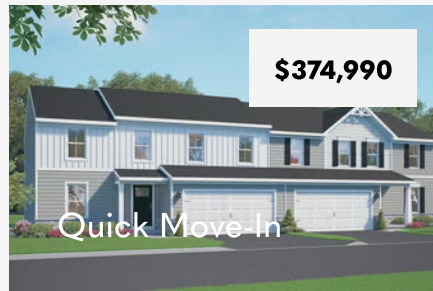

Shady Lane Estates

**Single Family Homes
Priced From the \$300s**

3-4
Beds

2.5 - 3
Baths

2 - Car
Garage

1,763 - 2,681
Sq. Ft.

NOW SELLING

Shady Lane Estates is nestled within Bellefonte, Centre County, PA. Bellefonte boasts an array of attractions to explore, guaranteeing enriching experiences for its residents. The Historic District and captivating Walking Tours provide insights into the town's rich history. The Art Museum allures art enthusiasts with its curated exhibits, while Talleyrand Park offers a tranquil escape into nature. For relaxation, the Axemann Brewery and Big Spring Spirits offer venues to savor crafted beverages and socialize. Just beyond Bellefonte, the city of State College is a short drive away, offering a realm of possibilities. From the renowned Penn State Main Campus to the iconic Creamery and from the slopes of Tussey Mountain Ski Resort to the serene beauty of Black Moshannon State Park, the region's richness is easily accessible.

Have Questions? Ask...
KELLY

(484) 772-2693 / bhmarketing@berkshomes.com

Shady Lane Estates

Cypress

Available In 2 Communities

3 Beds 2.5 Baths
1,763 - 2,677 Sq. Ft.

Sweet Birch Duplex

Available In 2 Communities

4 Beds 2.5 Baths
1,928 - 2,668 Sq. Ft.

White Oak Duplex

Available In 1 Community

4 Beds 2.5 Baths
2,103 - 2,681 Sq. Ft.

Have Questions? Ask...
KELLY

(484) 772-2693 / bhmarketing@berkshomes.com

Shady Lane Estates

126 Redbud Road LOT 8
Bellefonte, PA 16823

Floorplan
Sweet Birch Duplex
Community
Shady Lane Estates

4 Beds 2 Baths 1 Half Bath
2,502 Sq Ft 2 Car Garage

118 Redbud Road LOT 4
Bellefonte, PA 16823

Floorplan **White Oak Duplex**
Community
Shady Lane Estates