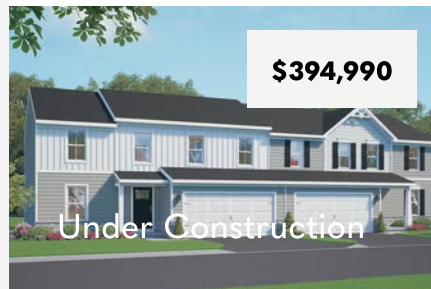

### Sweet Birch Duplex

Available In 2 Communities

4 Beds 2.5 Baths  
1,928 - 2,668 Sq. Ft.

# Shady Lane Estates

**118 Redbud Road LOT 4**  
Bellefonte, PA 16823

Floorplan **White Oak Duplex**  
Community  
**Shady Lane Estates**

**4 Beds 2 Baths 2 Half Baths**  
**2,656 Sq Ft 2 Car Garage**

**132 Redbud Road LOT 11**  
Bellefonte, PA 16823

Floorplan **White Oak Duplex**  
Community  
**Shady Lane Estates**

**4 Beds 3 Baths 1 Half Bath**  
**2,656 Sq Ft 2 Car Garage**

**141 Redbud Road**  
Bellefonte, PA 16823

Floorplan **Cypress**  
Community  
**Shady Lane Estates**

**3 Beds 2 Baths 1 Half Bath**  
**1,763 Sq Ft 2 Car Garage**

**134 Redbud Road LOT 12**  
Bellefonte, PA 16823

Floorplan **White Oak Duplex**  
Community  
**Shady Lane Estates**

**4 Beds 3 Baths 1 Half Bath**  
**2,656 Sq Ft 2 Car Garage**