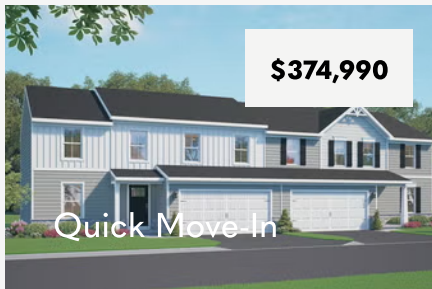

# Shady Lane Estates

**Single Family Homes, Duplexes  
Priced From the \$300s**

3-4  
**Beds**

2.5 - 3.5  
**Baths**

2 - Car  
**Garage**

1,763 - 2,681  
**Sq. Ft.**

**NOW SELLING**

Shady Lane Estates is nestled within Bellefonte, Centre County, PA. Bellefonte boasts an array of attractions to explore, guaranteeing enriching experiences for its residents. The Historic District and captivating Walking Tours provide insights into the town's rich history. The Art Museum allures art enthusiasts with its curated exhibits, while Talleyrand Park offers a tranquil escape into nature. For relaxation, the Axemann Brewery and Big Spring Spirits offer venues to savor crafted beverages and socialize. Just beyond Bellefonte, the city of State College is a short drive away, offering a realm of possibilities. From the renowned Penn State Main Campus to the iconic Creamery and from the slopes of Tussey Mountain Ski Resort to the serene beauty of Black Moshannon State Park, the region's richness is easily accessible.

### Sweet Birch Duplex

Available In 2 Communities

4 Beds 2.5 Baths  
1,928 - 2,668 Sq. Ft.

### White Oak Duplex

Available In 1 Community

4 Beds 2.5 Baths  
2,103 - 2,681 Sq. Ft.

Have Questions? Ask...  
**KELLY**

(484) 772-2693 / [bhmarketing@berkshomes.com](mailto:bhmarketing@berkshomes.com)

# Shady Lane Estates

**118 Redbud Road LOT 4**  
Bellefonte, PA 16823

Floorplan **White Oak Duplex**  
Community  
**Shady Lane Estates**

**4 Beds 2 Baths 2 Half Baths**  
**2,656 Sq Ft 2 Car Garage**

**132 Redbud Road LOT 11**  
Bellefonte, PA 16823