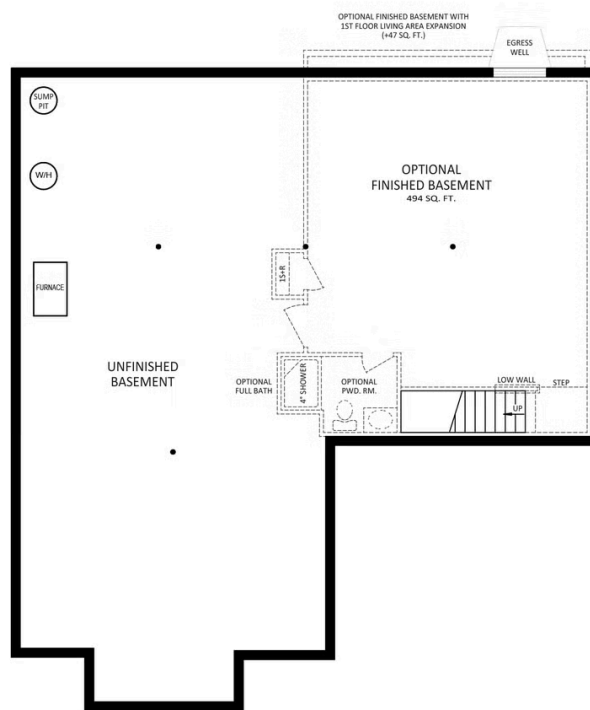

FOUNDATION

ABBAY LOWER LEVEL

Have Questions? Ask...
KELLY

(484) 772-2693 / bhmarketing@berkshomes.com