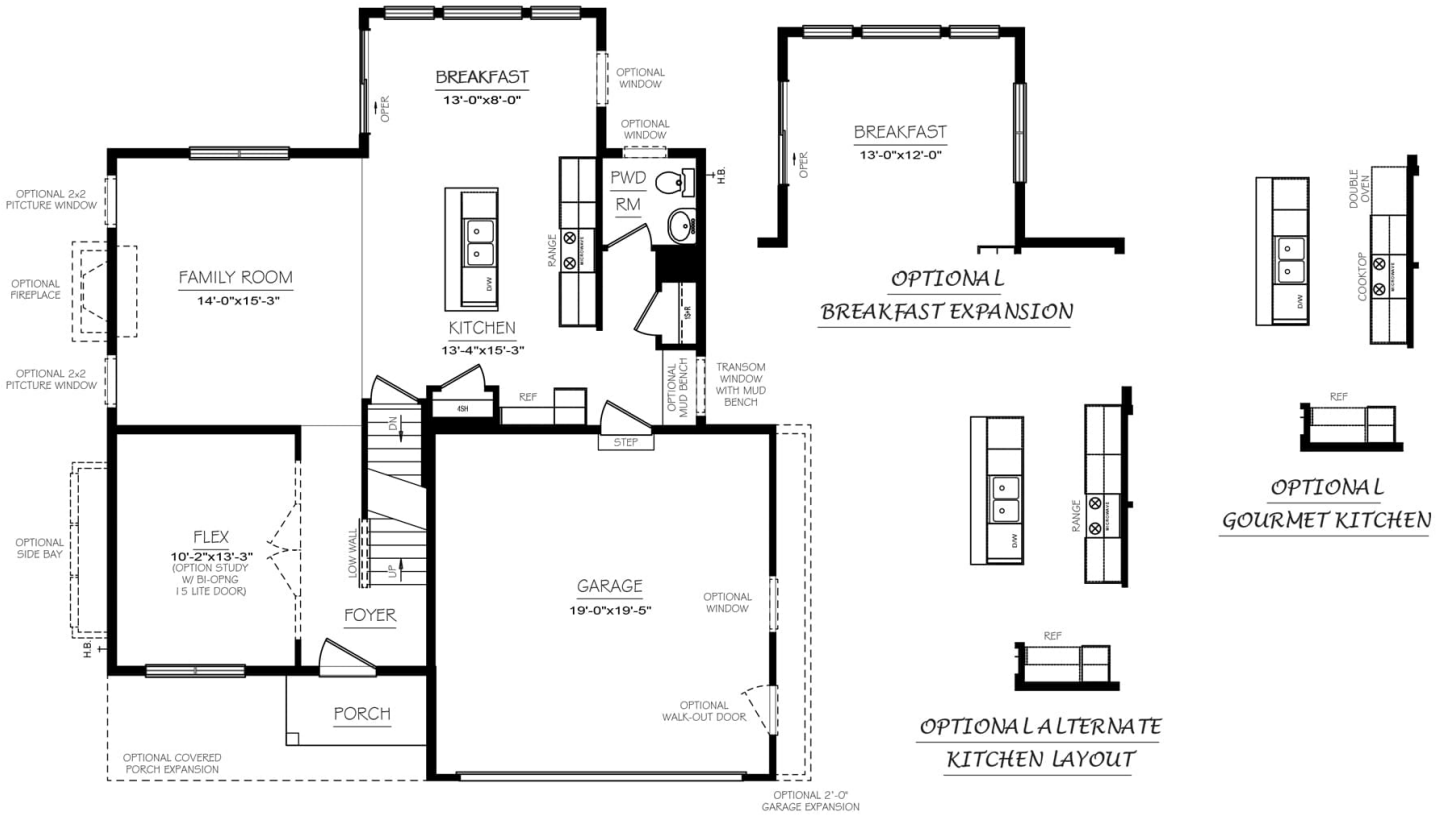

\$299,990

Revere

2,033
Sq.Ft.

4
Bedrooms

2.5
Bathrooms

2
Stories

2 - CAR
Garage

This 1900 sqft home really packs a punch. A really roomy, impressive punch. Let's start with the kitchen. It's got quartz countertops, white cabinets, and a gorgeous island where everyone will congregate before and after meals. Trust us. Don't worry though, we designed a spacious breakfast nook so everyone can sit down and be together. There's also a family room, flex room, powder room, and an elegant foyer all on the first floor. We have to mention the deck leading to the back yard. It provides the perfect outdoor living space. The second floor has all 4 bedrooms and 2 bathrooms. And not one, but two walk-in closets. The owner's suite has an option upgrade in the bathroom and the other bedrooms have plenty of space for you. Skipping down to the basement, you can leave it unfinished and use it as storage or finish it for even more living area. 600 more sqft to be exact. Speaking of storage and more space, you'll also get a 2-car garage with this home.

First Level

OPTIONAL 2' REAR CANTILEVERED EXPANSION

OWNER'S BATH
UPGRADE PACKAGE

Second Level

Lower Level