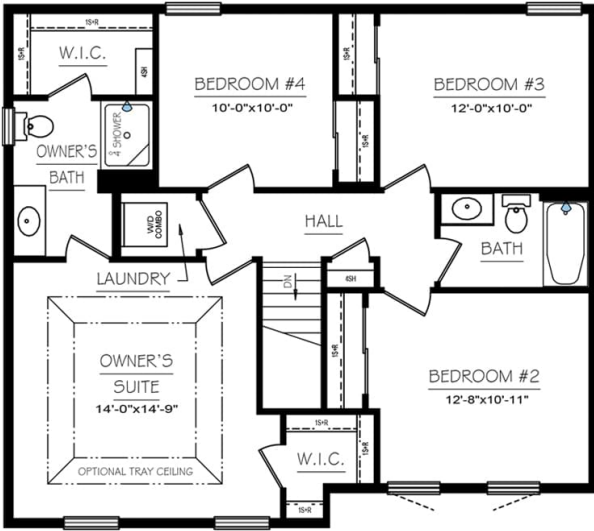

\$299,990

Revere

2,033
Sq.Ft.

4
Bedrooms

2.5
Bathrooms

2
Stories

2 - CAR
Garage

This 1900 sqft home really packs a punch. A really roomy, impressive punch. Let's start with the kitchen. It's got quartz countertops, white cabinets, and a gorgeous island where everyone will congregate before and after meals. Trust us. Don't worry though, we designed a spacious breakfast nook so everyone can sit down and be together. There's also a family room, flex room, powder room, and an elegant foyer all on the first floor. We have to mention the deck leading to the back yard. It provides the perfect outdoor living space. The second floor has all 4 bedrooms and 2 bathrooms. And not one, but two walk-in closets. The owner's suite has an option upgrade in the bathroom and the other bedrooms have plenty of space for you. Skipping down to the basement, you can leave it unfinished and use it as storage or finish it for even more living area. 600 more sqft to be exact. Speaking of storage and more space, you'll also get a 2-car garage with this home.

First Level

OPTIONAL 2' REAR CANTILEVERED EXPANSION

OWNER'S BATH
UPGRADE PACKAGE

Second Level

Lower Level