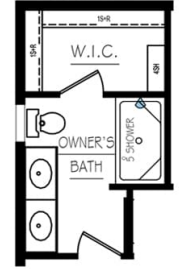

\$299,990

Revere

2,033
Sq.Ft.

4
Bedrooms

2.5
Bathrooms

2
Stories

2 - CAR
Garage

This 1900 sqft home really packs a punch. A really roomy, impressive punch. Let's start with the kitchen. It's got quartz countertops, white cabinets, and a gorgeous island where everyone will congregate before and after meals. Trust us. Don't worry though, we designed a spacious breakfast nook so everyone can sit down and be together. There's also a family room, flex room, powder room, and an elegant foyer all on the first floor. We have to mention the deck leading to the back yard. It provides the perfect outdoor living space. The second floor has all 4 bedrooms and 2 bathrooms. And not one, but two walk-in closets. The owner's suite has an option upgrade in the bathroom and the other bedrooms have plenty of space for you. Skipping down to the basement, you can leave it unfinished and use it as storage or finish it for even more living area. 600 more sqft to be exact. Speaking of storage and more space, you'll also get a 2-car garage with this home.

First Level

OPTIONAL 2' REAR CANTILEVERED EXPANSION

OWNER'S BATH
UPGRADE PACKAGE

Second Level

Lower Level