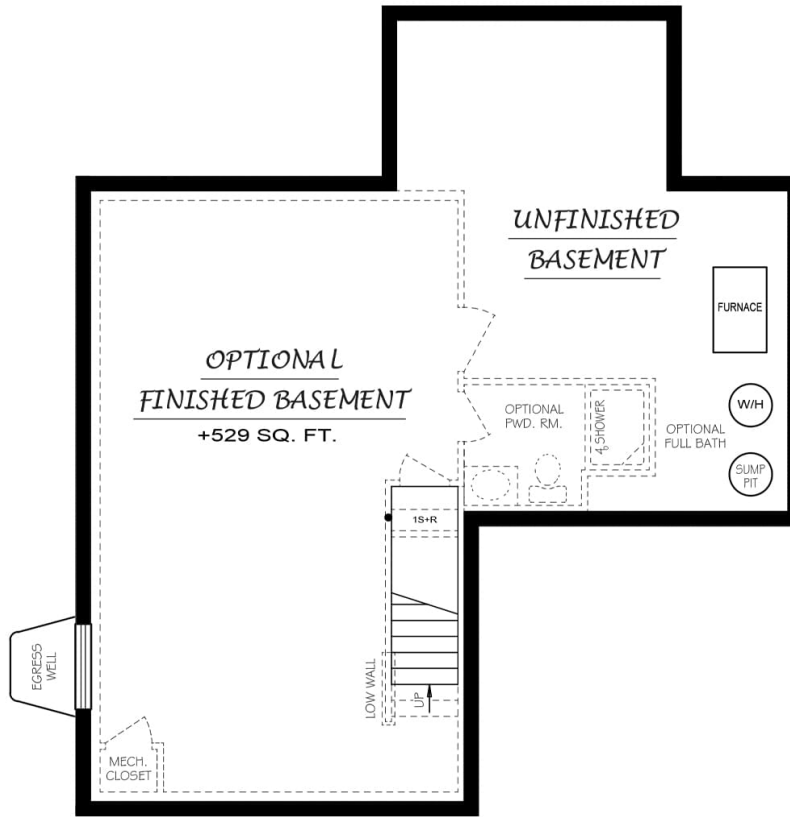

\$299,990

Revere

2,033
Sq.Ft.

4
Bedrooms

2.5
Bathrooms

2
Stories

2 - CAR
Garage

This 1900 sqft home really packs a punch. A really roomy, impressive punch. Let's start with the kitchen. It's got quartz countertops, white cabinets, and a gorgeous island where everyone will congregate before and after meals. Trust us. Don't worry though, we designed a spacious breakfast nook so everyone can sit down and be together. There's also a family room, flex room, powder room, and an elegant foyer all on the first floor. We have to mention the deck leading to the back yard. It provides the perfect outdoor living space. The second floor has all 4 bedrooms and 2 bathrooms. And not one, but two walk-in closets. The owner's suite has an option upgrade in the bathroom and the other bedrooms have plenty of space for you. Skipping down to the basement, you can leave it unfinished and use it as storage or finish it for even more living area. 600 more sqft to be exact. Speaking of storage and more space, you'll also get a 2-car garage with this home.

First Level

OPTIONAL 2' REAR CANTILEVERED EXPANSION

OWNER'S BATH
UPGRADE PACKAGE

Second Level

Lower Level