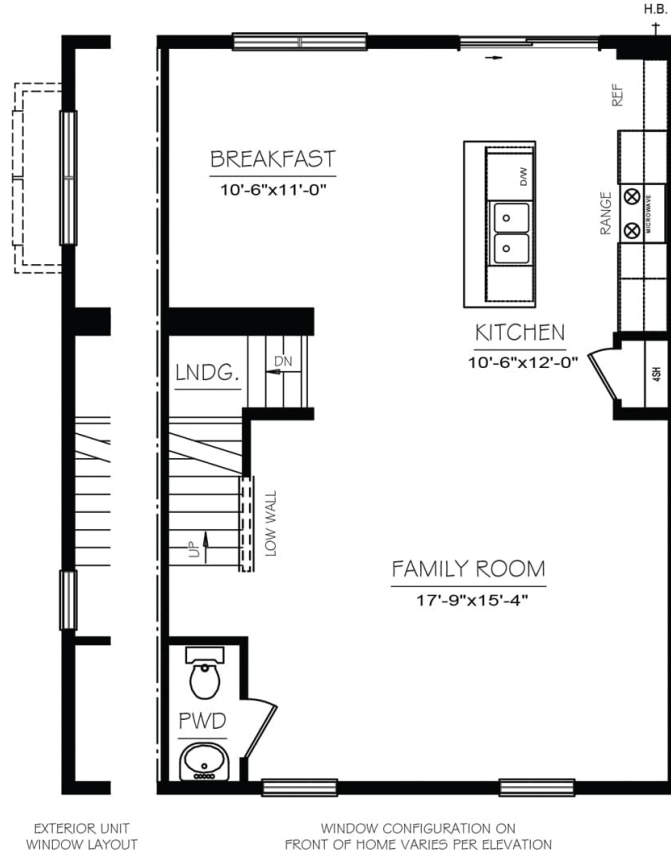

\$204,990

Iris

1,582
Sq.Ft.

3
Bedrooms

2.5
Bathrooms

3
Stories

1 - CAR
Garage

Creekvale, Berks Homes newest townhome community in the convenient location of Central Dauphin, Harrisburg. Just 15 minutes from Hershey Hospital, the sweetest place on earth- Hershey Park, in-a-hurry quick access to I-81 and downtown Harrisburg, and surrounded by local shopping. Explore the Iris and Violet, Berks' newly designed spacious 3-story and 2-story floorplans that have so much to be wow'd by. No more yard maintenance.

First Level

EXTERIOR UNIT
WINDOW LAYOUT

WINDOW CONFIGURATION ON
FRONT OF HOME VARIES PER ELEVATION

OWNER'S BATH
UPGRADE PACKAGE

Second Level

Lower Level