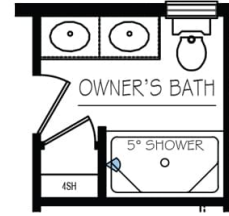

\$204,990

Iris

1,582
Sq.Ft.

3
Bedrooms

2.5
Bathrooms

3
Stories

1 - CAR
Garage

Creekvale, Berks Homes newest townhome community in the convenient location of Central Dauphin, Harrisburg. Just 15 minutes from Hershey Hospital, the sweetest place on earth- Hershey Park, in-a-hurry quick access to I-81 and downtown Harrisburg, and surrounded by local shopping. Explore the Iris and Violet, Berks' newly designed spacious 3-story and 2-story floorplans that have so much to be wow'd by. No more yard maintenance.

First Level

EXTERIOR UNIT
WINDOW LAYOUT

WINDOW CONFIGURATION ON
FRONT OF HOME VARIES PER ELEVATION

OWNER'S BATH
UPGRADE PACKAGE

Second Level

Lower Level