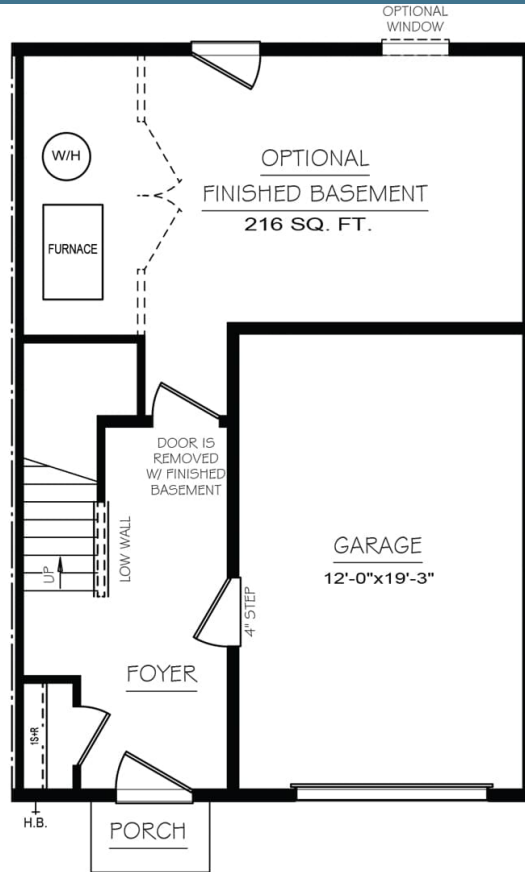

\$204,990

Iris

1,582
Sq.Ft.

3
Bedrooms

2.5
Bathrooms

3
Stories

1 - CAR
Garage

Creekvale, Berks Homes newest townhome community in the convenient location of Central Dauphin, Harrisburg. Just 15 minutes from Hershey Hospital, the sweetest place on earth- Hershey Park, in-a-hurry quick access to I-81 and downtown Harrisburg, and surrounded by local shopping. Explore the Iris and Violet, Berks' newly designed spacious 3-story and 2-story floorplans that have so much to be wow'd by. No more yard maintenance.

First Level

EXTERIOR UNIT
WINDOW LAYOUT

WINDOW CONFIGURATION ON
FRONT OF HOME VARIES PER ELEVATION

OWNER'S BATH
UPGRADE PACKAGE

Second Level

Lower Level