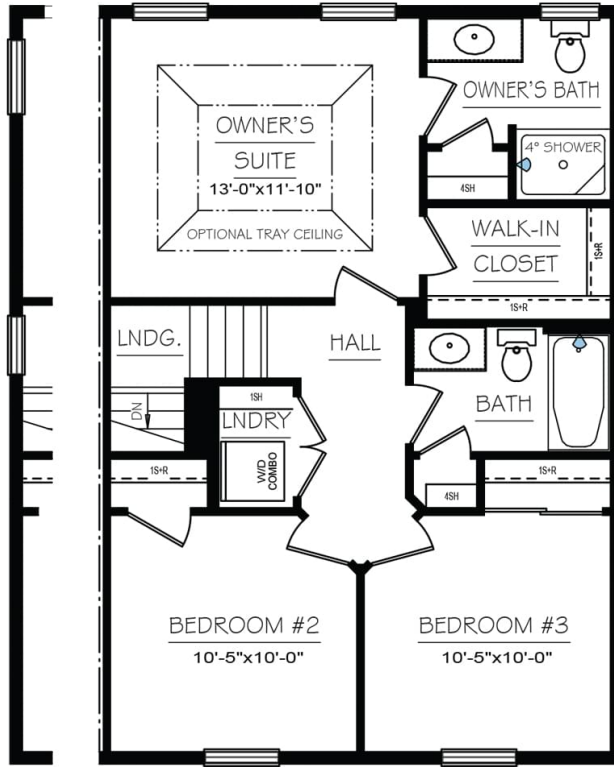

\$204,990

Iris

1,582
Sq.Ft.

3
Bedrooms

2.5
Bathrooms

3
Stories

1 - CAR
Garage

Creekvale, Berks Homes newest townhome community in the convenient location of Central Dauphin, Harrisburg. Just 15 minutes from Hershey Hospital, the sweetest place on earth- Hershey Park, in-a-hurry quick access to I-81 and downtown Harrisburg, and surrounded by local shopping. Explore the Iris and Violet, Berks' newly designed spacious 3-story and 2-story floorplans that have so much to be wow'd by. No more yard maintenance.

First Level

EXTERIOR UNIT
WINDOW LAYOUT

WINDOW CONFIGURATION ON
FRONT OF HOME VARIES PER ELEVATION

OWNER'S BATH
UPGRADE PACKAGE

Second Level

Lower Level