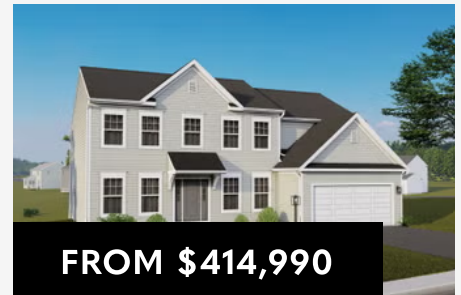

Ridgewood

**Single Family Homes
Priced From the \$300s**

3-6
Beds

2 - 6
Baths

2 - Car
Garage

1,662 - 4,226
Sq. Ft.

NOW SELLING

Welcome to Ridgewood, a brand-new single-family home community in Hazleton, PA. Nestled in the heart of Luzerne County Ridgewood offers the ideal blend of small-town charm and big-city access. Just 1.5 hours from both New York City and Philadelphia, and only a short drive to the Pocono Mountains, Ridgewood is where convenience and comfort come together. Here, you'll enjoy the best of both worlds—peaceful suburban living with close proximity to shopping, dining, entertainment, and outdoor adventure. Spend your weekends hiking in the Poconos, skiing at Jack Frost Big Boulder or catching a concert at Mohegan Sun Arena. Everything you love is within reach. Ridgewood also makes daily life easier. With quick access to I-80 and I-81, commuting is stress-free. Families will appreciate quality schools, nearby healthcare such as Lehigh Valley Hospital–Hazleton, and local colleges including Penn State Hazleton and Wilkes University. At Ridgewood, Berks Homes delivers more than a new house. Our simple homebuying process, opportunities to personalize your choices, and commitment to being a trustworthy partner make the journey to your new home straightforward and rewarding. With modern floor plans and the reliability of new construction, Ridgewood is a place where you can truly belong. Click [HERE](#) to learn more about Ridgewood!

Abbey

Available In 6 Communities

3 Beds 2 Baths
1,662 - 2,476 Sq. Ft.

Copper Beech

Available In 6 Communities

4 - 6 Beds 2.5 - 6 Baths
2,948 - 4,226 Sq. Ft.

Have Questions? Ask...
KELLY

(484) 772-2693 / bhmarketing@berkshomes.com

FROM \$367,990

Emily

Available In 5 Communities

4 Beds 2.5 - 4 Baths
2,174 - 2,881 Sq. Ft.

FROM \$371,990

Black Cherry

Available In 6 Communities

4 Beds 2.5 - 4 Baths
2,362 - 3,125 Sq. Ft.