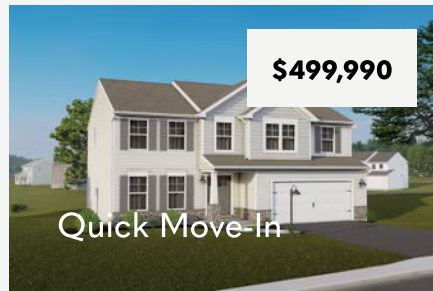

Summit Ridge

**Single Family Homes
Priced From the \$400s**

4-5
Beds

2.5 - 4
Baths

2 - Car
Garage

2,420 - 3,302
Sq. Ft.

NOW SELLING

Welcome to Summit Ridge, a scenic new home community in Lehigh, PA, surrounded by the beauty of the Appalachian Mountains and the winding Lehigh River. Enjoy a lifestyle rooted in outdoor adventure and small-town charm, just minutes from the historic town of Jim Thorpe. Explore hiking along the Appalachian Trail, swimming and kayaking at Mauch Chunk Lake Park, and fishing along the Lehigh River. Lehigh's vibrant community offers festivals, farmers' markets, and local events throughout the year. Discover local shops and dining in downtown Lehigh, or head to Blue Mountain Resort for skiing and seasonal activities. With natural beauty and a close-knit atmosphere, Summit Ridge is ideal for those seeking both relaxation and recreation in one welcoming place.

Sales Office Hours

By Appointment: Wednesday - Saturday
10:00 am - 5:00 pm | Closed Sundays,
Mondays, and Tuesdays

Have Questions? Ask...
KELLY

(484) 772-2693 / bhmarketing@berkshomes.com

Blue Ridge

Available In 7 Communities

4 - 5 Beds 2.5 - 4 Baths
2,420 - 3,302 Sq. Ft.

Have Questions? Ask...
KELLY

(484) 772-2693 / bhmarketing@berkshomes.com

\$499,990

Quick Move-In

**126 Pleasantview Drive
LOT 3**

Lehigh, PA 18235

Floorplan **Blue Ridge**

Community **Summit Ridge**

4 Beds 2 Baths 1 Half Bath

2,580 Sq Ft 2 Car Garage

Have Questions? Ask...

KELLY

(484) 772-2693 / bhmarketing@berkshomes.com