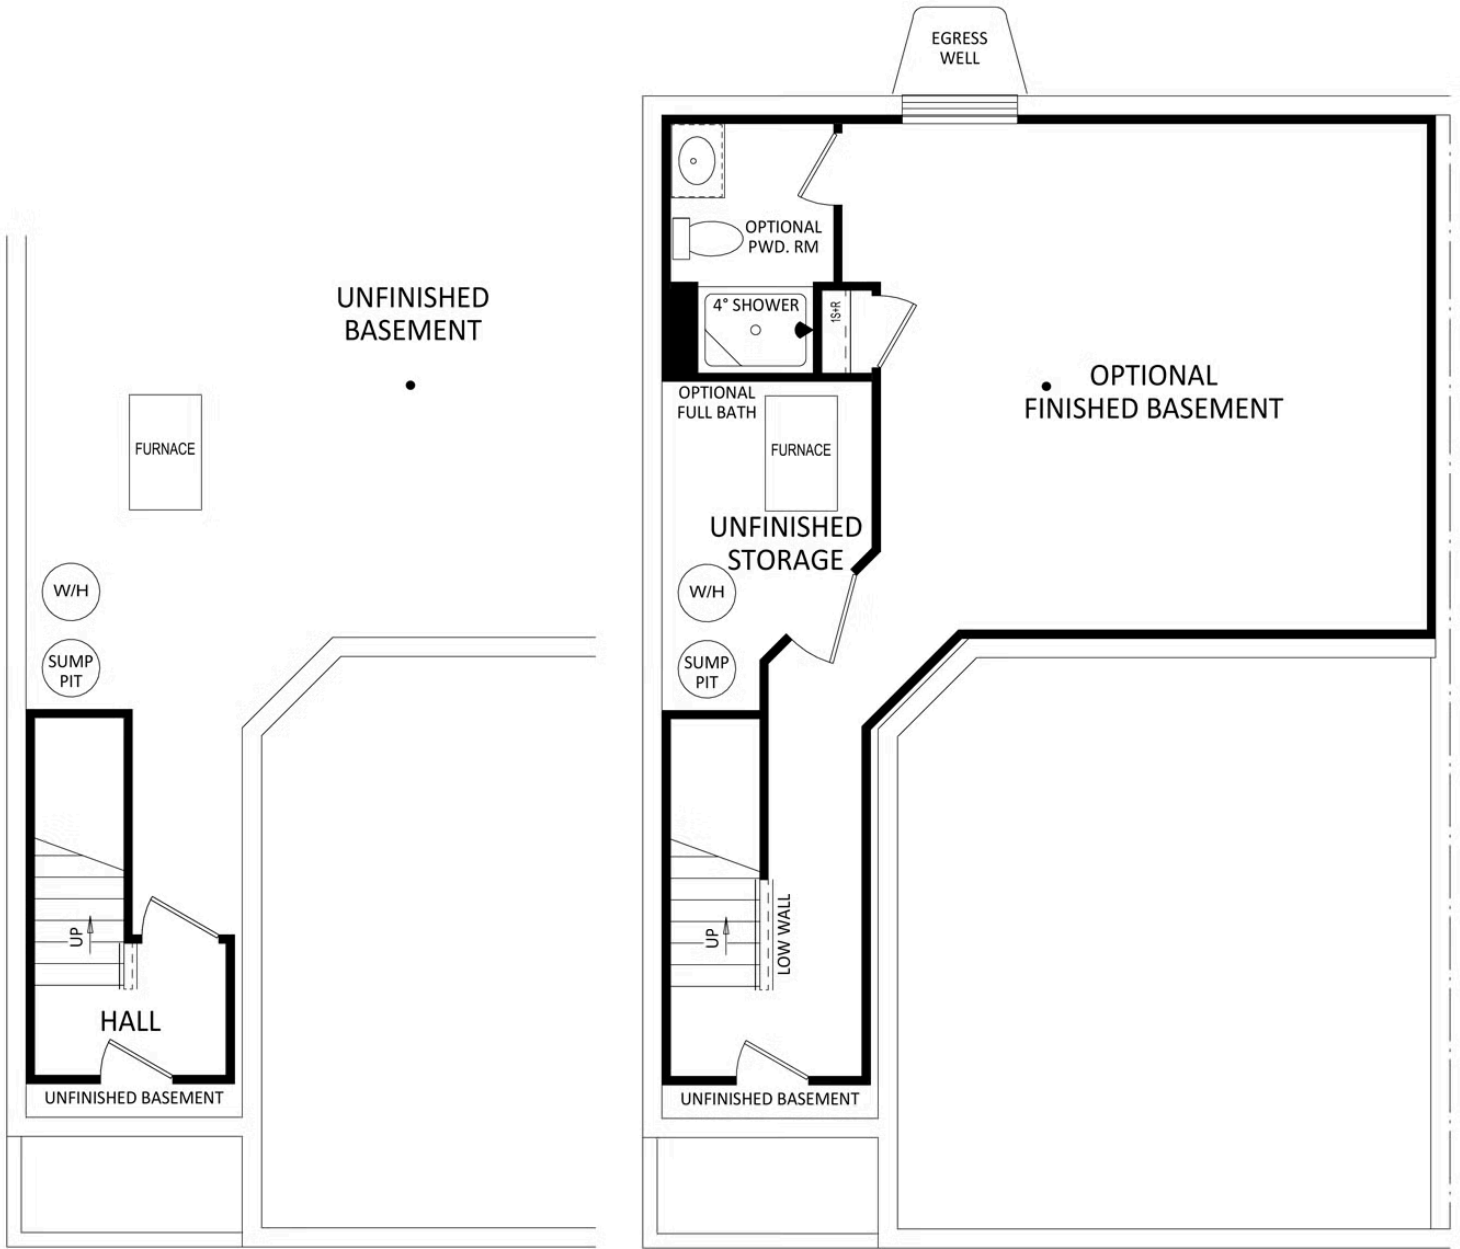

LOWER LEVEL

Have Questions? Ask...

KELLY

(484) 772-2693 / bhmarketing@berkshomes.com