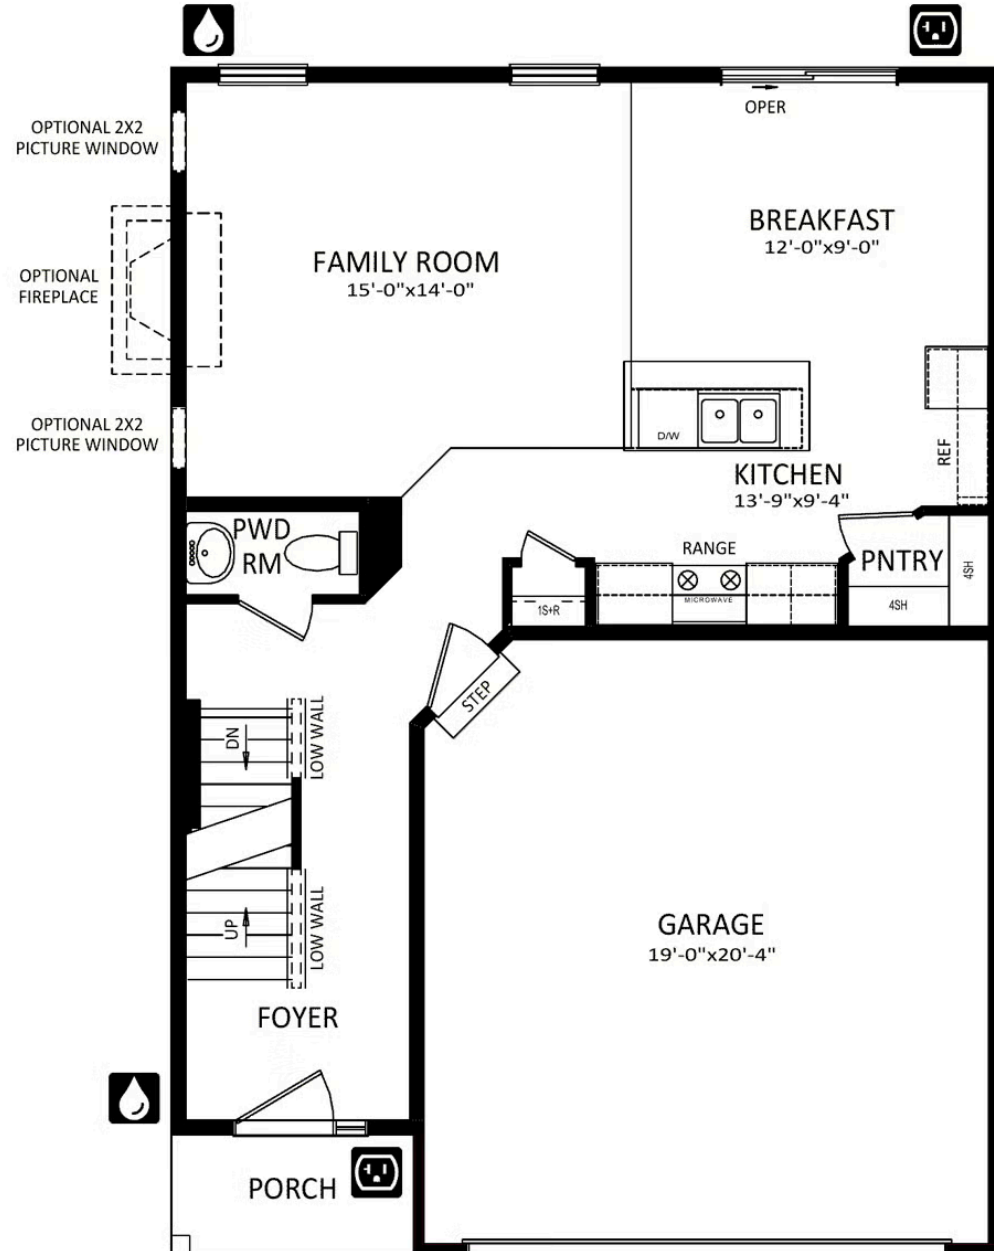

FIRST LEVEL

Have Questions? Ask...

KELLY

(484) 772-2693 / bhmarketing@berkshomes.com