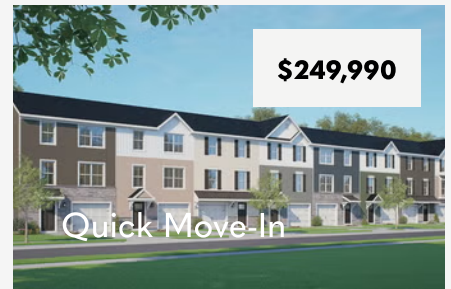

Villas at Pine View

Townhomes
Priced From the \$200s

3
Beds

2.5
Baths

1 - Car
Garage

1,279 - 1,385
Sq. Ft.

NOW SELLING

Nestled in the heart of Schuylkill County, this new townhome community in Pine Grove, PA offers small-town charm with easy access to everyday conveniences and outdoor adventure. Residents are minutes from downtown Pine Grove, where local shops, dining, and seasonal events create a close-knit community feel. Outdoor enthusiasts will love being near Swatara State Park, offering miles of trails, boating, fishing, and scenic views along the Swatara Creek. For weekend outings, explore history and hiking at Sweet Arrow Lake County Park or enjoy live entertainment and community events at The Historic Allen Theatre. Commuters will appreciate convenient access to I-81, connecting you to Harrisburg, Lebanon, and beyond. Here, you'll find a balance of peaceful living, outdoor recreation, and everyday connection.

Villas at Pine View

**210 Pine Crest Village
Drive LOT 10**
Pine Grove, PA 17963

Floorplan **Iris**
Community
Villas at Pine View

3 Beds 2 Baths 1 Half Bath
1,279 Sq Ft 1 Car Garage

**211 Pine Crest Village
Drive LOT 11**
Pine Grove, PA 17963

Floorplan **Iris**
Community
Villas at Pine View

3 Beds 2 Baths 1 Half Bath
1,279 Sq Ft 1 Car Garage

**213 Pine Crest Village
Drive LOT 13**
Pine Grove, PA 17963

Floorplan **Iris**
Community
Villas at Pine View