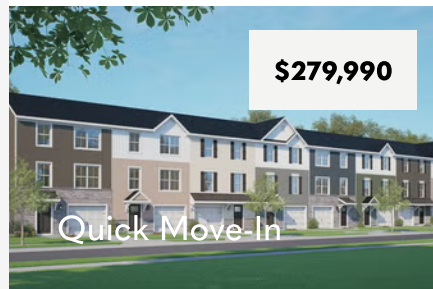

Villas at Pine View

Townhomes
Priced From the \$200s

3
Beds

2.5
Baths

1 - Car
Garage

1,279 - 1,385
Sq. Ft.

NOW SELLING

Nestled in the heart of Schuylkill County, this new townhome community in Pine Grove, PA offers small-town charm with easy access to everyday conveniences and outdoor adventure. Residents are minutes from downtown Pine Grove, where local shops, dining, and seasonal events create a close-knit community feel. Outdoor enthusiasts will love being near Swatara State Park, offering miles of trails, boating, fishing, and scenic views along the Swatara Creek. For weekend outings, explore history and hiking at Sweet Arrow Lake County Park or enjoy live entertainment and community events at The Historic Allen Theatre. Commuters will appreciate convenient access to I-81, connecting you to Harrisburg, Lebanon, and beyond. Here, you'll find a balance of peaceful living, outdoor recreation, and everyday connection.

Villas at Pine View

**210 Pine Crest Village
Drive LOT 10**
Pine Grove, PA 17963

Floorplan **Iris**
Community
Villas at Pine View

3 Beds 2 Baths 1 Half Bath
1,279 Sq Ft 1 Car Garage

**211 Pine Crest Village
Drive LOT 11**
Pine Grove, PA 17963

Floorplan **Iris**
Community
Villas at Pine View

3 Beds 2 Baths 1 Half Bath
1,279 Sq Ft 1 Car Garage

**213 Pine Crest Village
Drive LOT 13**
Pine Grove, PA 17963

Floorplan **Iris**
Community
Villas at Pine View

3 Beds 2 Baths 1 Half Bath
1,369 Sq Ft 1 Car Garage

**216 Pine Crest Village
Drive LOT 16**
Pine Grove, PA 17963

Floorplan **Iris**
Community
Villas at Pine View

3 Beds 2 Baths 1 Half Bath
1,385 Sq Ft 1 Car Garage