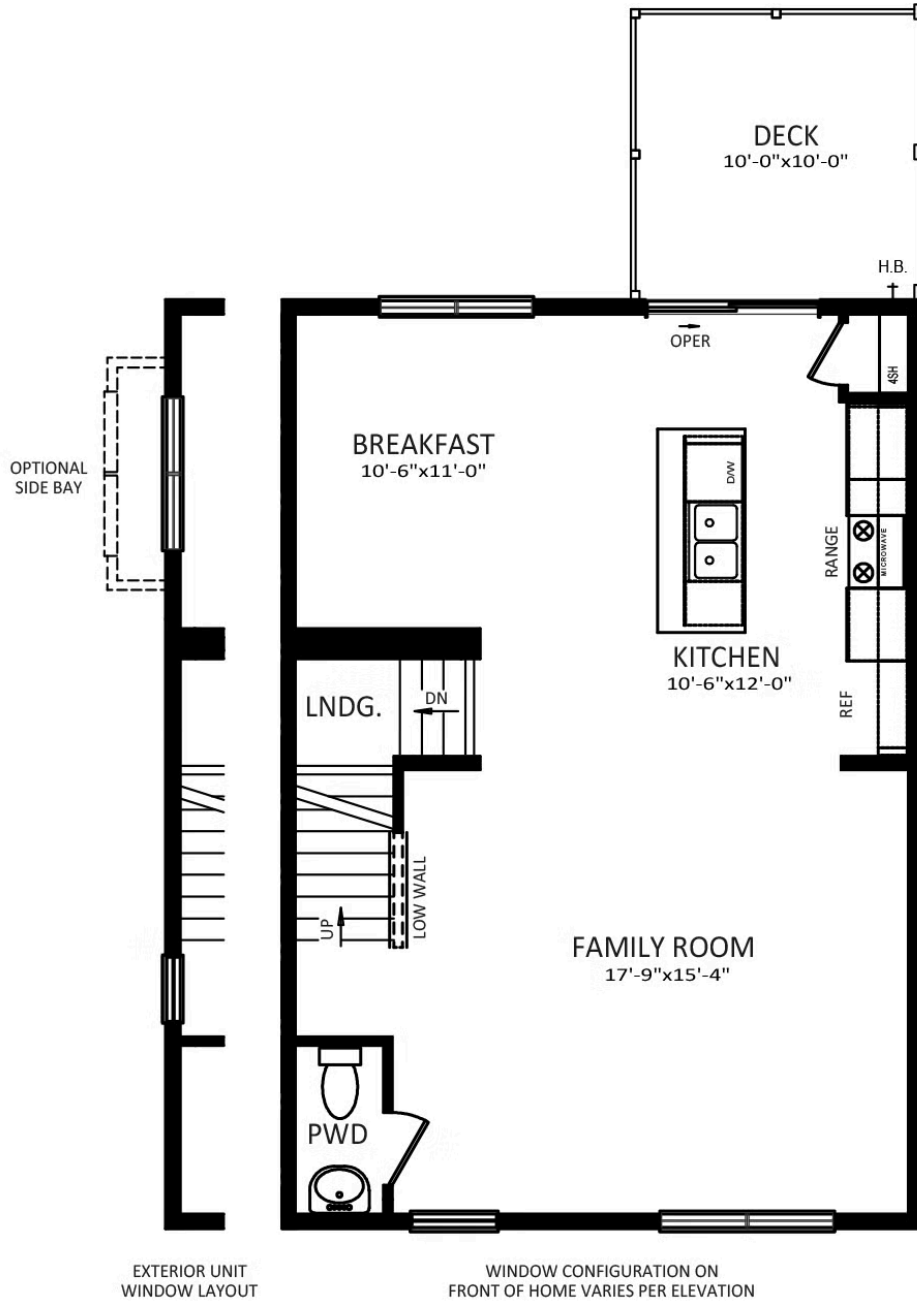

210 Pine Crest Village Drive LOT 10

FIRST FLOOR

FIRST LEVEL

Have Questions? Ask...
KELLY

(484) 772-2693 / bhmarketing@berkshomes.com