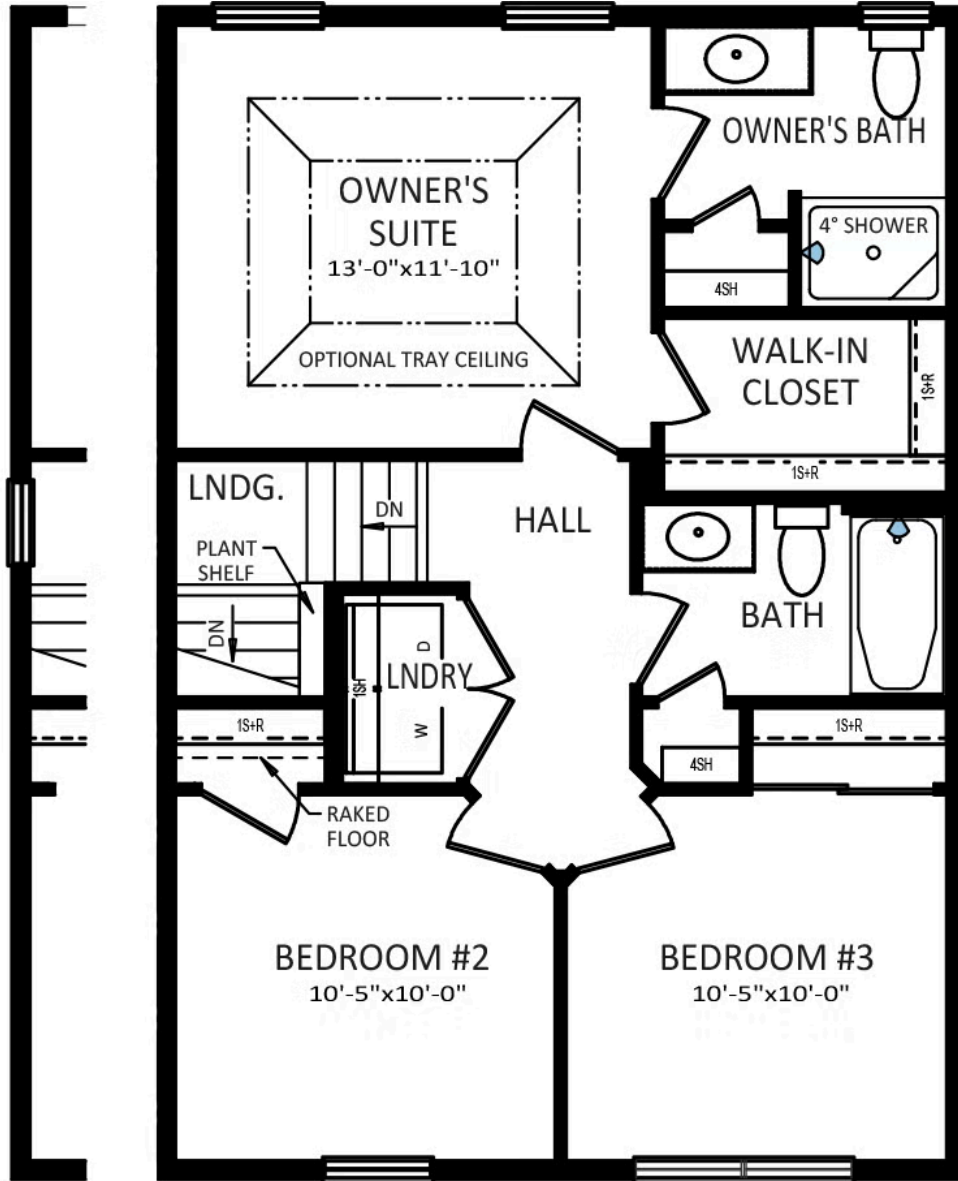

210 Pine Crest Village Drive LOT 10

EXTERIOR UNIT
WINDOW LAYOUT

WINDOW CONFIGURATION ON
FRONT OF HOME VARIES PER ELEVATION

SECOND FLOOR

SECOND LEVEL

Have Questions? Ask...
KELLY

(484) 772-2693 / bhmarketing@berkshomes.com