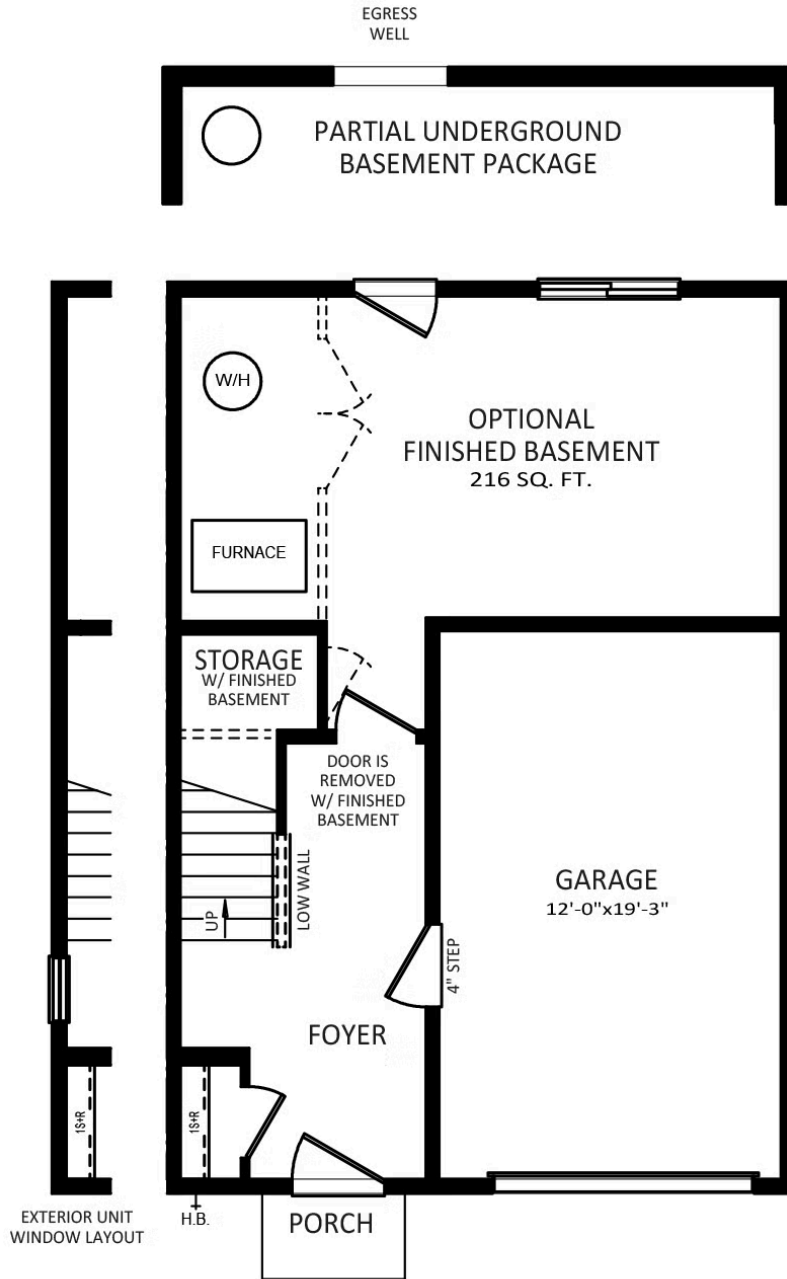

210 Pine Crest Village Drive LOT 10

LOWER LEVEL

LOWER LEVEL

Have Questions? Ask...
KELLY

(484) 772-2693 / bhmarketing@berkshomes.com