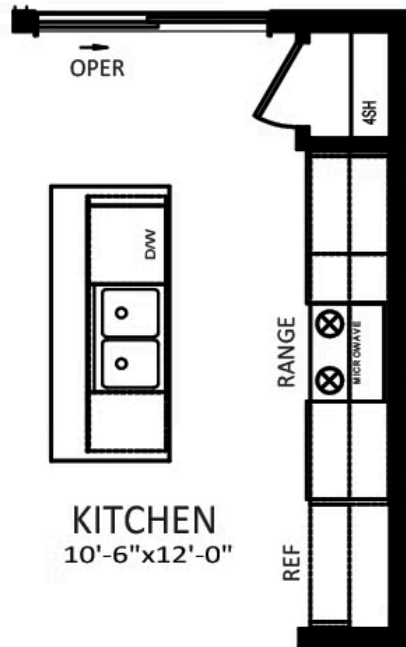

210 Pine Crest Village Drive LOT 10

OPTIONAL ALTERNATE KITCHEN

FIRST LEVEL OPTION

Have Questions? Ask...
KELLY

(484) 772-2693 / bhmarketing@berkshomes.com