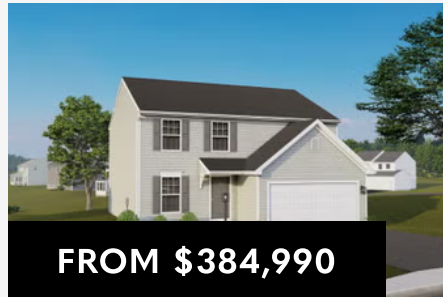

**Single Family Homes
Priced From the \$300s**

3-6
Beds

2 - 6
Baths

2 - Car
Garage

1,662 - 4,226
Sq. Ft.

Sales Office Hours

Open Wednesday - Saturday 10:00 am -
5:00 pm | Closed Sundays, Mondays,
and Tuesdays

Have Questions? Ask...
KELLY

(484) 772-2693 / bhmarketing@berkshomes.com

White Oak

Available In 5 Communities

4 Beds 2.5 Baths
2,113 - 2,658 Sq. Ft.

Blue Ridge

Available In 7 Communities

4 - 5 Beds 2.5 - 5 Baths
2,420 - 3,302 Sq. Ft.

3 - 4 Beds 2.5 - 4 Baths
2,294 - 3,618 Sq. Ft.

Juliet

Available In 3 Communities

3 Beds 2 - 3.5 Baths
1,900 - 2,726 Sq. Ft.

Have Questions? Ask...
KELLY

(484) 772-2693 / bhmarketing@berkshomes.com

FROM \$454,990

Copper Beech

Available In 5 Communities

4 - 6 Beds 2.5 - 6 Baths
2,920 - 4,226 Sq. Ft.

FROM \$384,990

Sweet Birch

Available In 3 Communities

4 Beds 2.5 - 4 Baths
1,927 - 2,503 Sq. Ft.

FROM \$409,990