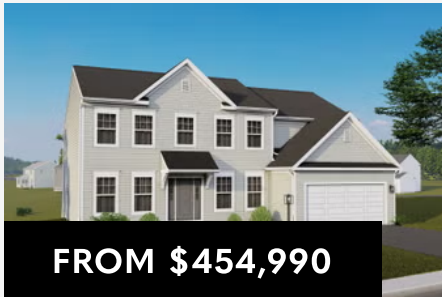

**Single Family Homes
Priced From the \$300s**

3-6
Beds

2 - 6
Baths

2 - Car
Garage

1,662 - 4,226
Sq. Ft.

Sales Office Hours

Open Wednesday - Saturday 10:00 am -
5:00 pm | Closed Sundays, Mondays,
and Tuesdays

Have Questions? Ask...
KELLY

(484) 772-2693 / bhmarketing@berkshomes.com

White Oak

Available In 5 Communities

4 Beds 2.5 Baths
2,113 - 2,658 Sq. Ft.

Blue Ridge

Available In 7 Communities

4 - 5 Beds 2.5 - 5 Baths
2,420 - 3,302 Sq. Ft.

3 - 4 Beds 2.5 - 4 Baths
2,294 - 3,618 Sq. Ft.

Juliet

Available In 3 Communities

3 Beds 2 - 3.5 Baths
1,900 - 2,726 Sq. Ft.

Have Questions? Ask...
KELLY

(484) 772-2693 / bhmarketing@berkshomes.com

FROM \$454,990

Copper Beech

Available In 5 Communities

4 - 6 Beds 2.5 - 6 Baths
2,920 - 4,226 Sq. Ft.

FROM \$384,990

Sweet Birch

Available In 3 Communities

4 Beds 2.5 - 4 Baths
1,927 - 2,503 Sq. Ft.

FROM \$409,990