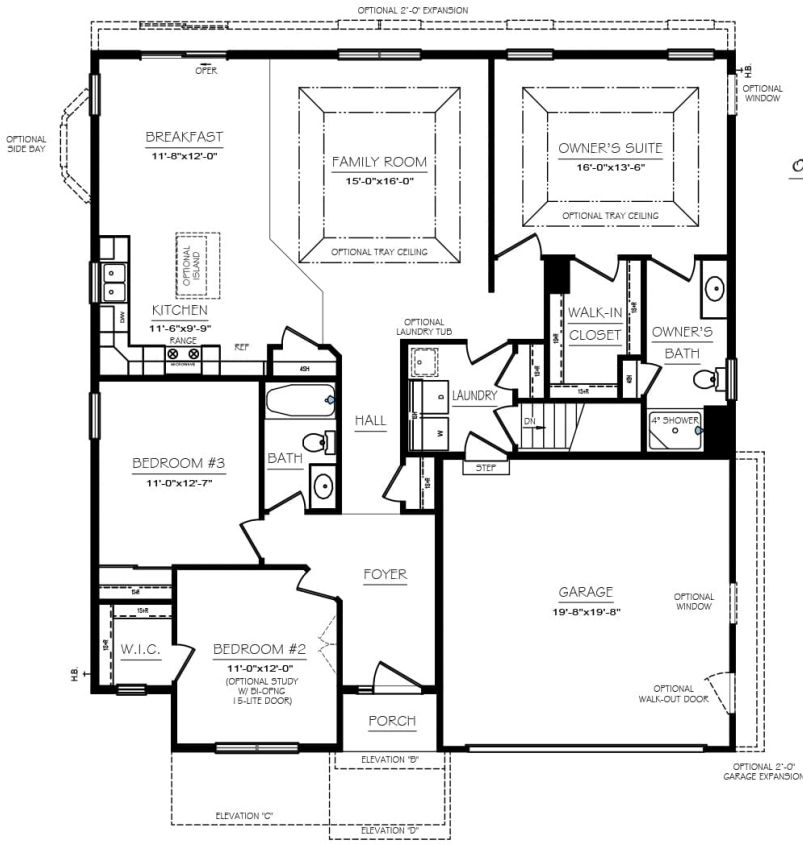

\$270,990

Abbey

1,750
Sq.Ft.

3
Bedrooms

2.0
Bathrooms

1
Stories

2 - CAR
Garage

First Level