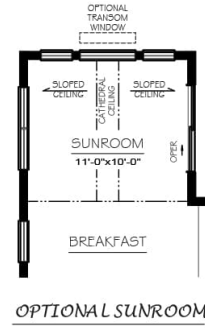

\$270,990

Abbey

1,750
Sq.Ft.

3
Bedrooms

2.0
Bathrooms

1
Stories

2 - CAR
Garage

First Level