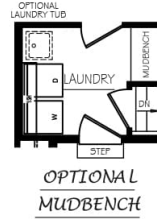

\$270,990

Abbey

1,750
Sq.Ft.

3
Bedrooms

2.0
Bathrooms

1
Stories

2 - CAR
Garage

First Level