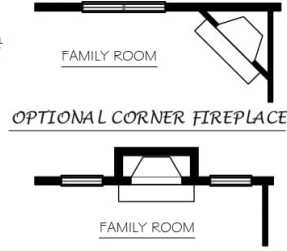

\$270,990

Abbey

1,750
Sq.Ft.

3
Bedrooms

2.0
Bathrooms

1
Stories

2 - CAR
Garage

First Level