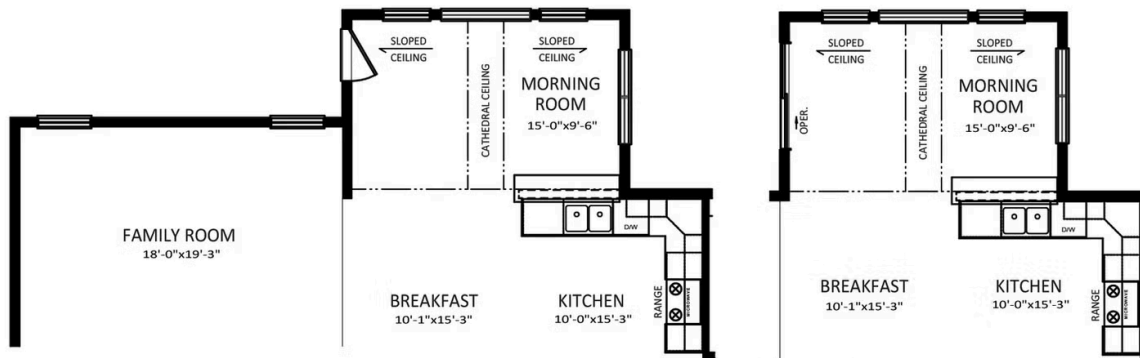

**3,637
Sq. Ft.**

The Beacon Pointe floor plan by Berks Homes is a stunning 4-bedroom, 2.5-bathroom new home that combines elegance with functionality. Its open and spacious layout features a large family room leading to the breakfast room and kitchen, creating a seamless flow for everyday living and entertaining. A formal dining room adjacent to the kitchen offers a sense of sophistication for special occasions and gatherings. Upstairs, the second floor showcases a loft area and an impressive primary suite, complete with a generous walk-in closet and a private bath conveniently located next to the laundry room. Three additional bedrooms and a full bath provide ample space for family members or guests. This new home also has the option to expand the family room, add a morning room, select from multiple primary bath upgrades, choose alternate kitchen layouts, or finish the basement—ensuring that new homeowners can personalize this home to suit their preferences and create a truly customized living space.

OPTIONAL 2ND FLOOR CANTILEVERED 2' EXPANSION
(NOT AVAILABLE WITH FAMILY ROOM EXPANSION)

SECOND FLOOR

SECOND LEVEL

Have Questions? Ask...

KELLY

(484) 772-2693 / bhmarketing@berkshomes.com

FOUNDATION

LOWER LEVEL

Have Questions? Ask...

KELLY

(484) 772-2693 / bhmarketing@berkshomes.com

OPTIONAL MORNING ROOM W/
FAMILY ROOM EXPANSION
(NOT AVAILABLE W/ 2ND FLOOR CANT. 2' EXP.)

OPTIONAL MORNING ROOM

OPTIONAL
ALTERNATE KITCHEN

OPTIONAL MORNING ROOM
WITH GOURMET KITCHEN

OPTIONAL
GOURMET KITCHEN

OPTIONAL GOURMET KITCHEN
WITH MORNING ROOM

FIRST LEVEL OPTIONS

Have Questions? Ask...

KELLY

(484) 772-2693 / bhmarketing@berkshomes.com

**OWNER'S BATH
LUXURY BATH PACKAGE**
(INCLUDES 2ND FLOOR CANT. 2' EXP.)
(NOT AVAILABLE W/ FAMILY ROOM EXPANSION)