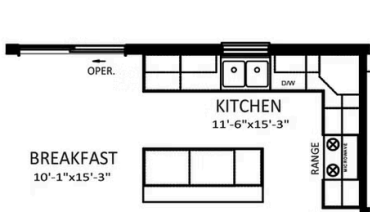

**3,637
Sq. Ft.**

The Beacon Pointe floor plan by Berks Homes is a stunning 4-bedroom, 2.5-bathroom new home that combines elegance with functionality. Its open and spacious layout features a large family room leading to the breakfast room and kitchen, creating a seamless flow for everyday living and entertaining. A formal dining room adjacent to the kitchen offers a sense of sophistication for special occasions and gatherings. Upstairs, the second floor showcases a loft area and an impressive primary suite, complete with a generous walk-in closet and a private bath conveniently located next to the laundry room. Three additional bedrooms and a full bath provide ample space for family members or guests. This new home also has the option to expand the family room, add a morning room, select from multiple primary bath upgrades, choose alternate kitchen layouts, or finish the basement—ensuring that new homeowners can personalize this home to suit their preferences and create a truly customized living space.

OPTIONAL 2ND FLOOR CANTILEVERED 2' EXPANSION
(NOT AVAILABLE WITH FAMILY ROOM EXPANSION)

SECOND FLOOR

SECOND LEVEL

Have Questions? Ask...

KELLY

(484) 772-2693 / bhmarketing@berkshomes.com

FOUNDATION

LOWER LEVEL

Have Questions? Ask...

KELLY

(484) 772-2693 / bhmarketing@berkshomes.com

OPTIONAL MORNING ROOM W/
FAMILY ROOM EXPANSION
(NOT AVAILABLE W/ 2ND FLOOR CANT. 2' EXP.)

OPTIONAL MORNING ROOM

OPTIONAL
ALTERNATE KITCHEN

OPTIONAL MORNING ROOM
WITH GOURMET KITCHEN

OPTIONAL
GOURMET KITCHEN

OPTIONAL GOURMET KITCHEN
WITH MORNING ROOM

FIRST LEVEL OPTIONS

Have Questions? Ask...

KELLY

(484) 772-2693 / bhmarketing@berkshomes.com

**OWNER'S BATH
LUXURY BATH PACKAGE**
(INCLUDES 2ND FLOOR CANT. 2' EXP.)
(NOT AVAILABLE W/ FAMILY ROOM EXPANSION)