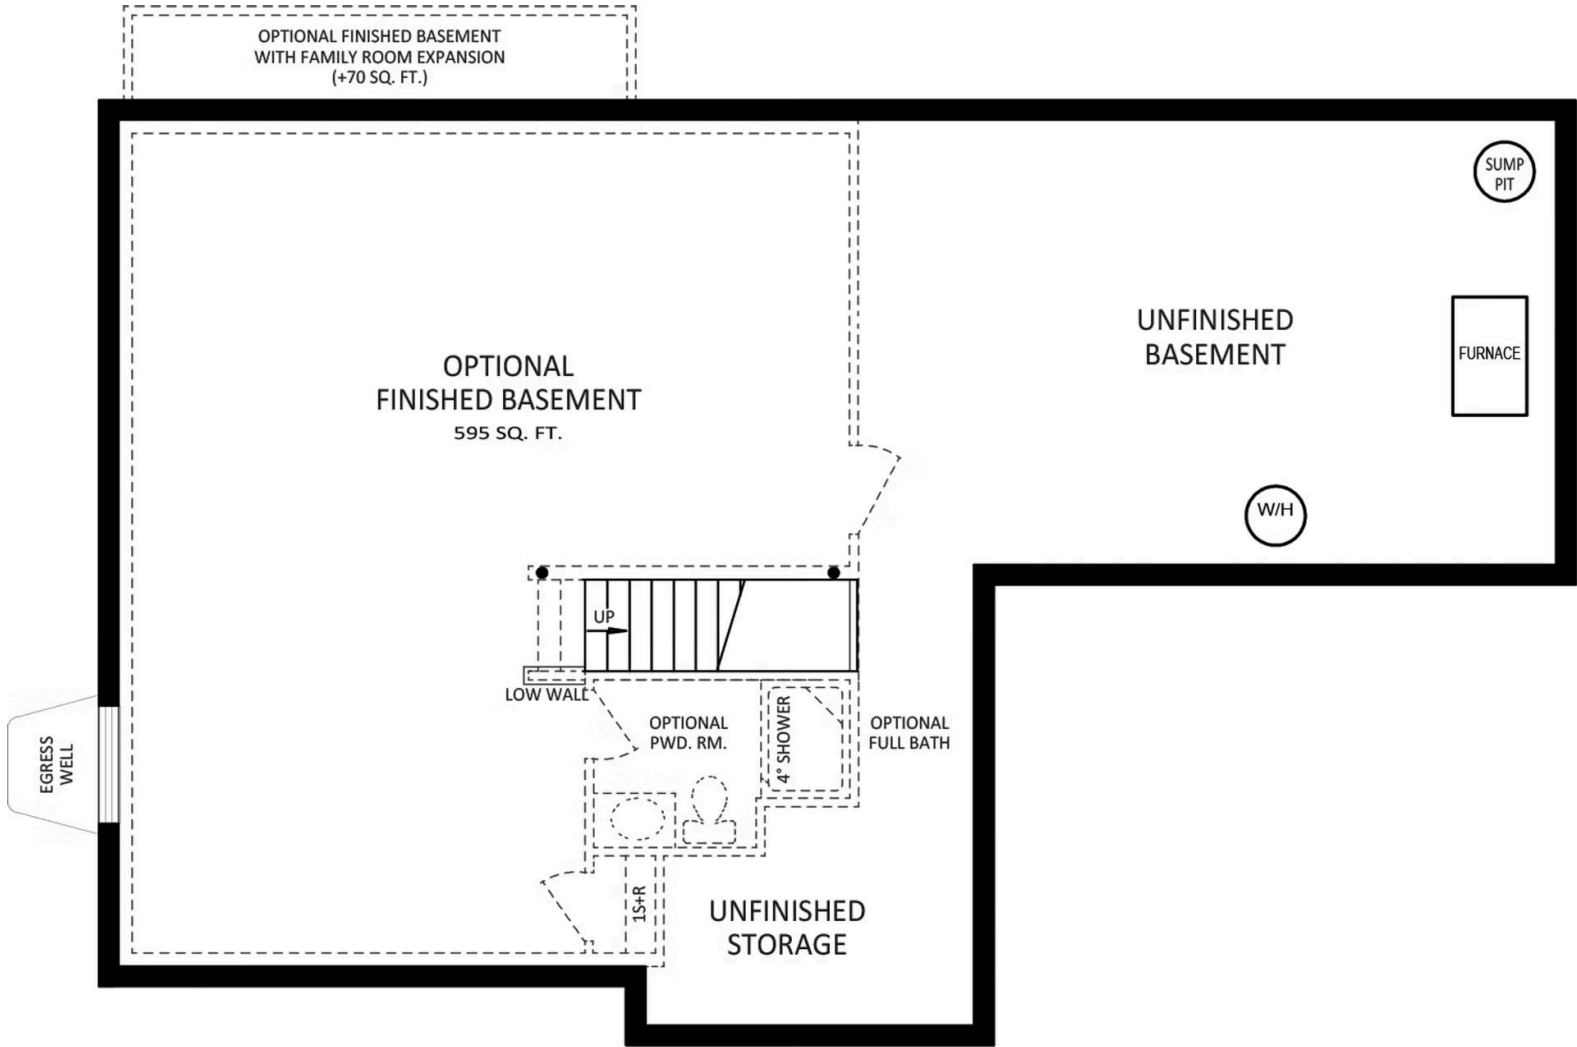

**3,637
Sq. Ft.**

The Beacon Pointe floor plan by Berks Homes is a stunning 4-bedroom, 2.5-bathroom new home that combines elegance with functionality. Its open and spacious layout features a large family room leading to the breakfast room and kitchen, creating a seamless flow for everyday living and entertaining. A formal dining room adjacent to the kitchen offers a sense of sophistication for special occasions and gatherings. Upstairs, the second floor showcases a loft area and an impressive primary suite, complete with a generous walk-in closet and a private bath conveniently located next to the laundry room. Three additional bedrooms and a full bath provide ample space for family members or guests. This new home also has the option to expand the family room, add a morning room, select from multiple primary bath upgrades, choose alternate kitchen layouts, or finish the basement—ensuring that new homeowners can personalize this home to suit their preferences and create a truly customized living space.

OPTIONAL 2ND FLOOR CANTILEVERED 2' EXPANSION
(NOT AVAILABLE WITH FAMILY ROOM EXPANSION)

SECOND FLOOR

SECOND LEVEL

Have Questions? Ask...

KELLY

(484) 772-2693 / bhmarketing@berkshomes.com

FOUNDATION

LOWER LEVEL

Have Questions? Ask...

KELLY

(484) 772-2693 / bhmarketing@berkshomes.com

OPTIONAL MORNING ROOM W/
FAMILY ROOM EXPANSION
(NOT AVAILABLE W/ 2ND FLOOR CANT. 2' EXP.)

OPTIONAL MORNING ROOM

OPTIONAL
ALTERNATE KITCHEN

**OWNER'S BATH
DOUBLE BOWL
VANITY PACKAGE**

**OWNER'S BATH
SERENITY BATH PACKAGE**
(INCLUDES 2ND FLOOR CANT. 2' EXP.)
(NOT AVAILABLE W/ FAMILY ROOM EXPANSION)

SECOND LEVEL OPTIONS

Have Questions? Ask...

KELLY