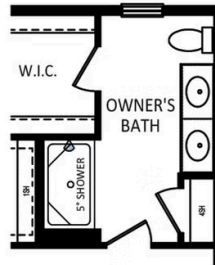

**3,637
Sq. Ft.**

The Beacon Pointe floor plan by Berks Homes is a stunning 4-bedroom, 2.5-bathroom new home that combines elegance with functionality. Its open and spacious layout features a large family room leading to the breakfast room and kitchen, creating a seamless flow for everyday living and entertaining. A formal dining room adjacent to the kitchen offers a sense of sophistication for special occasions and gatherings. Upstairs, the second floor showcases a loft area and an impressive primary suite, complete with a generous walk-in closet and a private bath conveniently located next to the laundry room. Three additional bedrooms and a full bath provide ample space for family members or guests. This new home also has the option to expand the family room, add a morning room, select from multiple primary bath upgrades, choose alternate kitchen layouts, or finish the basement—ensuring that new homeowners can personalize this home to suit their preferences and create a truly customized living space.

Have Questions? Ask...

KELLY

(484) 772-2693 / bhmarketing@berkshomes.com

OPTIONAL MORNING ROOM W/
FAMILY ROOM EXPANSION
(NOT AVAILABLE W/ 2ND FLOOR CANT. 2' EXP.)

OPTIONAL MORNING ROOM

OPTIONAL
ALTERNATE KITCHEN

OPTIONAL MORNING ROOM
WITH GOURMET KITCHEN

OPTIONAL
GOURMET KITCHEN

OPTIONAL GOURMET KITCHEN
WITH MORNING ROOM

FIRST LEVEL OPTIONS

Have Questions? Ask...

KELLY

(484) 772-2693 / bhmarketing@berkshomes.com

**OWNER'S BATH
LUXURY BATH PACKAGE**
(INCLUDES 2ND FLOOR CANT. 2' EXP.)
(NOT AVAILABLE W/ FAMILY ROOM EXPANSION)

**OWNER'S BATH
DOUBLE BOWL
VANITY PACKAGE**

**OWNER'S BATH
SERENITY BATH PACKAGE**
(INCLUDES 2ND FLOOR CANT. 2' EXP.)
(NOT AVAILABLE W/ FAMILY ROOM EXPANSION)

SECOND LEVEL OPTIONS

Have Questions? Ask...

KELLY