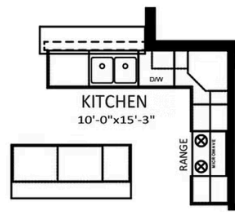

**3,637
Sq. Ft.**

The Beacon Pointe floor plan by Berks Homes is a stunning 4-bedroom, 2.5-bathroom new home that combines elegance with functionality. Its open and spacious layout features a large family room leading to the breakfast room and kitchen, creating a seamless flow for everyday living and entertaining. A formal dining room adjacent to the kitchen offers a sense of sophistication for special occasions and gatherings. Upstairs, the second floor showcases a loft area and an impressive primary suite, complete with a generous walk-in closet and a private bath conveniently located next to the laundry room. Three additional bedrooms and a full bath provide ample space for family members or guests. This new home also has the option to expand the family room, add a morning room, select from multiple primary bath upgrades, choose alternate kitchen layouts, or finish the basement—ensuring that new homeowners can personalize this home to suit their preferences and create a truly customized living space.

OPTIONAL 2ND FLOOR CANTILEVERED 2' EXPANSION
(NOT AVAILABLE WITH FAMILY ROOM EXPANSION)

SECOND FLOOR

SECOND LEVEL

Have Questions? Ask...

KELLY

(484) 772-2693 / bhmarketing@berkshomes.com

FOUNDATION

LOWER LEVEL

Have Questions? Ask...

KELLY

(484) 772-2693 / bhmarketing@berkshomes.com

OPTIONAL MORNING ROOM W/
FAMILY ROOM EXPANSION
(NOT AVAILABLE W/ 2ND FLOOR CANT. 2' EXP.)

OPTIONAL MORNING ROOM

OPTIONAL
ALTERNATE KITCHEN

OPTIONAL MORNING ROOM
WITH GOURMET KITCHEN

OPTIONAL
GOURMET KITCHEN

OPTIONAL GOURMET KITCHEN
WITH MORNING ROOM

FIRST LEVEL OPTIONS

Have Questions? Ask...

KELLY

(484) 772-2693 / bhmarketing@berkshomes.com

**OWNER'S BATH
LUXURY BATH PACKAGE**
(INCLUDES 2ND FLOOR CANT. 2' EXP.)
(NOT AVAILABLE W/ FAMILY ROOM EXPANSION)