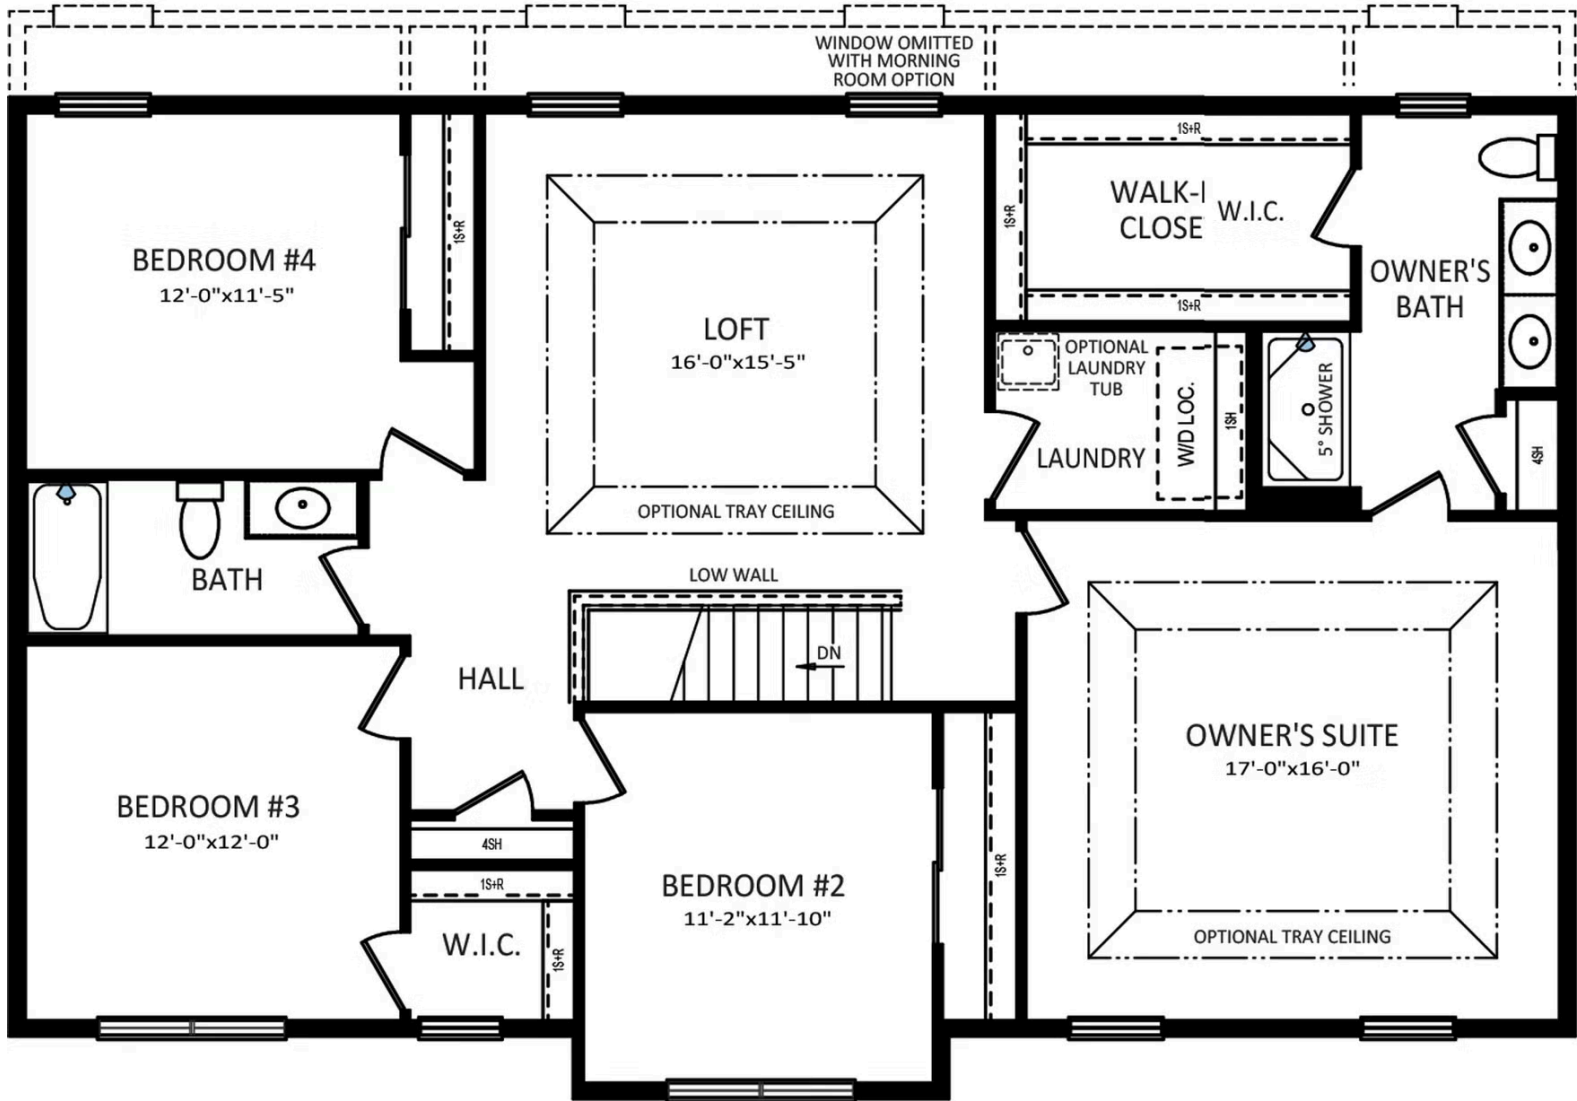

**3,637
Sq. Ft.**

The Beacon Pointe floor plan by Berks Homes is a stunning 4-bedroom, 2.5-bathroom new home that combines elegance with functionality. Its open and spacious layout features a large family room leading to the breakfast room and kitchen, creating a seamless flow for everyday living and entertaining. A formal dining room adjacent to the kitchen offers a sense of sophistication for special occasions and gatherings. Upstairs, the second floor showcases a loft area and an impressive primary suite, complete with a generous walk-in closet and a private bath conveniently located next to the laundry room. Three additional bedrooms and a full bath provide ample space for family members or guests. This new home also has the option to expand the family room, add a morning room, select from multiple primary bath upgrades, choose alternate kitchen layouts, or finish the basement—ensuring that new homeowners can personalize this home to suit their preferences and create a truly customized living space.

OPTIONAL 2ND FLOOR CANTILEVERED 2' EXPANSION
(NOT AVAILABLE WITH FAMILY ROOM EXPANSION)

SECOND FLOOR

SECOND LEVEL

Have Questions? Ask...

KELLY

(484) 772-2693 / bhmarketing@berkshomes.com

FOUNDATION

LOWER LEVEL

OPTIONAL MORNING ROOM
WITH GOURMET KITCHEN

OPTIONAL
GOURMET KITCHEN

OPTIONAL GOURMET KITCHEN
WITH MORNING ROOM

FIRST LEVEL OPTIONS

Have Questions? Ask...

KELLY

(484) 772-2693 / bhmarketing@berkshomes.com

**OWNER'S BATH
LUXURY BATH PACKAGE**
(INCLUDES 2ND FLOOR CANT. 2' EXP.)
(NOT AVAILABLE W/ FAMILY ROOM EXPANSION)

**OWNER'S BATH
DOUBLE BOWL
VANITY PACKAGE**

**OWNER'S BATH
SERENITY BATH PACKAGE**
(INCLUDES 2ND FLOOR CANT. 2' EXP.)
(NOT AVAILABLE W/ FAMILY ROOM EXPANSION)

SECOND LEVEL OPTIONS

Have Questions? Ask...

KELLY