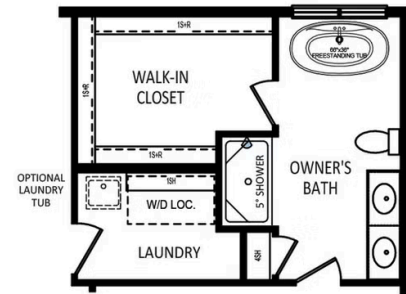

**3,637
Sq. Ft.**

The Beacon Pointe floor plan by Berks Homes is a stunning 4-bedroom, 2.5-bathroom new home that combines elegance with functionality. Its open and spacious layout features a large family room leading to the breakfast room and kitchen, creating a seamless flow for everyday living and entertaining. A formal dining room adjacent to the kitchen offers a sense of sophistication for special occasions and gatherings. Upstairs, the second floor showcases a loft area and an impressive primary suite, complete with a generous walk-in closet and a private bath conveniently located next to the laundry room. Three additional bedrooms and a full bath provide ample space for family members or guests. This new home also has the option to expand the family room, add a morning room, select from multiple primary bath upgrades, choose alternate kitchen layouts, or finish the basement—ensuring that new homeowners can personalize this home to suit their preferences and create a truly customized living space.

Have Questions? Ask...

KELLY

(484) 772-2693 / bhmarketing@berkshomes.com

OPTIONAL MORNING ROOM W/
FAMILY ROOM EXPANSION
(NOT AVAILABLE W/ 2ND FLOOR CANT. 2' EXP.)

OPTIONAL MORNING ROOM

OPTIONAL
ALTERNATE KITCHEN

OPTIONAL MORNING ROOM
WITH GOURMET KITCHEN

OPTIONAL
GOURMET KITCHEN

OPTIONAL GOURMET KITCHEN
WITH MORNING ROOM

FIRST LEVEL OPTIONS

Have Questions? Ask...

KELLY

(484) 772-2693 / bhmarketing@berkshomes.com

**OWNER'S BATH
LUXURY BATH PACKAGE**
(INCLUDES 2ND FLOOR CANT. 2' EXP.)
(NOT AVAILABLE W/ FAMILY ROOM EXPANSION)

**OWNER'S BATH
DOUBLE BOWL
VANITY PACKAGE**

**OWNER'S BATH
SERENITY BATH PACKAGE**
(INCLUDES 2ND FLOOR CANT. 2' EXP.)
(NOT AVAILABLE W/ FAMILY ROOM EXPANSION)

SECOND LEVEL OPTIONS

Have Questions? Ask...

KELLY