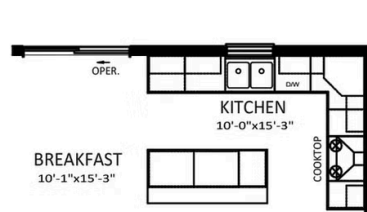

**3,637
Sq. Ft.**

The Beacon Pointe floor plan by Berks Homes is a stunning 4-bedroom, 2.5-bathroom new home that combines elegance with functionality. Its open and spacious layout features a large family room leading to the breakfast room and kitchen, creating a seamless flow for everyday living and entertaining. A formal dining room adjacent to the kitchen offers a sense of sophistication for special occasions and gatherings. Upstairs, the second floor showcases a loft area and an impressive primary suite, complete with a generous walk-in closet and a private bath conveniently located next to the laundry room. Three additional bedrooms and a full bath provide ample space for family members or guests. This new home also has the option to expand the family room, add a morning room, select from multiple primary bath upgrades, choose alternate kitchen layouts, or finish the basement—ensuring that new homeowners can personalize this home to suit their preferences and create a truly customized living space.

OPTIONAL 2ND FLOOR CANTILEVERED 2' EXPANSION
(NOT AVAILABLE WITH FAMILY ROOM EXPANSION)

SECOND FLOOR

SECOND LEVEL

Have Questions? Ask...

KELLY

(484) 772-2693 / bhmarketing@berkshomes.com

FOUNDATION

LOWER LEVEL

Have Questions? Ask...

KELLY

(484) 772-2693 / bhmarketing@berkshomes.com

OPTIONAL MORNING ROOM W/
FAMILY ROOM EXPANSION
(NOT AVAILABLE W/ 2ND FLOOR CANT. 2' EXP.)

OPTIONAL MORNING ROOM

OPTIONAL
ALTERNATE KITCHEN

OPTIONAL MORNING ROOM
WITH GOURMET KITCHEN

OPTIONAL
GOURMET KITCHEN

OPTIONAL GOURMET KITCHEN
WITH MORNING ROOM

FIRST LEVEL OPTIONS

Have Questions? Ask...

KELLY

(484) 772-2693 / bhmarketing@berkshomes.com

**OWNER'S BATH
LUXURY BATH PACKAGE**
(INCLUDES 2ND FLOOR CANT. 2' EXP.)
(NOT AVAILABLE W/ FAMILY ROOM EXPANSION)