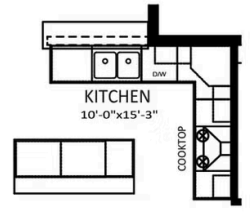

**3,637
Sq. Ft.**

The Beacon Pointe floor plan by Berks Homes is a stunning 4-bedroom, 2.5-bathroom new home that combines elegance with functionality. Its open and spacious layout features a large family room leading to the breakfast room and kitchen, creating a seamless flow for everyday living and entertaining. A formal dining room adjacent to the kitchen offers a sense of sophistication for special occasions and gatherings. Upstairs, the second floor showcases a loft area and an impressive primary suite, complete with a generous walk-in closet and a private bath conveniently located next to the laundry room. Three additional bedrooms and a full bath provide ample space for family members or guests. This new home also has the option to expand the family room, add a morning room, select from multiple primary bath upgrades, choose alternate kitchen layouts, or finish the basement—ensuring that new homeowners can personalize this home to suit their preferences and create a truly customized living space.

OPTIONAL 2ND FLOOR CANTILEVERED 2' EXPANSION
(NOT AVAILABLE WITH FAMILY ROOM EXPANSION)

SECOND FLOOR

SECOND LEVEL

Have Questions? Ask...

KELLY

(484) 772-2693 / bhmarketing@berkshomes.com

FOUNDATION

LOWER LEVEL

Have Questions? Ask...

KELLY

(484) 772-2693 / bhmarketing@berkshomes.com

OPTIONAL MORNING ROOM W/
FAMILY ROOM EXPANSION
(NOT AVAILABLE W/ 2ND FLOOR CANT. 2' EXP.)

OPTIONAL MORNING ROOM

OPTIONAL
ALTERNATE KITCHEN

OPTIONAL MORNING ROOM
WITH GOURMET KITCHEN

OPTIONAL
GOURMET KITCHEN

OPTIONAL GOURMET KITCHEN
WITH MORNING ROOM

FIRST LEVEL OPTIONS

Have Questions? Ask...

KELLY

(484) 772-2693 / bhmarketing@berkshomes.com

**OWNER'S BATH
LUXURY BATH PACKAGE**
(INCLUDES 2ND FLOOR CANT. 2' EXP.)
(NOT AVAILABLE W/ FAMILY ROOM EXPANSION)