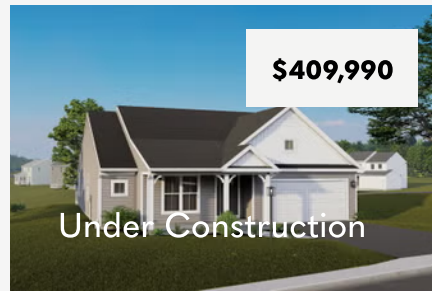

Mensch Estates

REPRESENTATIVE PHOTO

**Single Family Homes
Priced From the \$300s**

3-4
Beds

2 - 2.5
Baths

2 - Car
Garage

1,750 - 2,033
Sq. Ft.

NOW SELLING

TBD Mill Street LOT 5
Millheim, PA 16854

Floorplan **Revere**
Community **Mensch Estates**

4 Beds 2 Baths 1 Half Bath
2,033 Sq Ft 2 Car Garage

TBD Mill Street LOT 4
Millheim, PA 16854

Floorplan **Abbey**
Community **Mensch Estates**

3 Beds 2 Baths 1,750 Sq Ft
2 Car Garage

Have Questions? Ask...
KELLY

(484) 772-2693 / bhmarketing@berkshomes.com